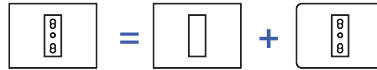

DÉSIR COLLECTION

International range

INTERNATIONAL COVER PLATES - 3 MODULES COVER PLATES (503)

A complete switch, consisting of a cover plate and a single mechanism for the functions required.

Example cover plate + mechanism