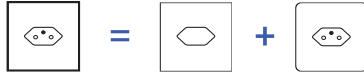

Example cover plate + mechanism