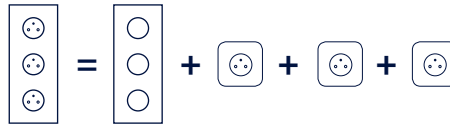

DÉSIR COLLECTION

Cover plates with toggles

TRIPLE VERTICAL COVER PLATES

A complete switch, consisting of a cover plate and a single mechanism for the functions required.

Example cover plate + mechanism

Triple vertical cover plates

Triple cover plate dimensions: 80x222x6mm

			NEW		NEW		NEW		NEW	
			Matt Black 818	Matt Anthracite 819	Matt White 820	Matt Ivory 821	Matt Alu 822	Matt Pearl 823	Matt Gilt 824	Matt Moka 825
367-		Cover plate 1 socket 2P+E + 2 MEDIA slots + 2 MEDIA slots	367-818	367-819	367-820	367-821	367-822	367-823	367-824	367-825
368-		Cover plate 1 socket 2P+E + 1 MEDIA slot + 2 MEDIA slots	368-818	368-819	368-820	368-821	368-822	368-823	368-824	368-825
386-		Cover plate 1 socket 2P+E + 1 double USB charger slot + 2 MEDIA slots	386-818	386-819	386-820	386-821	386-822	386-823	386-824	386-825
370-		Cover plate 1 MEDIA slot + 1 MEDIA slot + 1 MEDIA slot	370-818	370-819	370-820	370-821	370-822	370-823	370-824	370-825
380-		Cover plate 1 MEDIA slot + 1 MEDIA slot + 1 double USB charger slot	380-818	380-819	380-820	380-821	380-822	380-823	380-824	380-825
381-		Cover plate 1 double USB charger slot + 1 MEDIA slot + 1 MEDIA slot	381-818	381-819	381-820	381-821	381-822	381-823	381-824	381-825
373-		Cover plate 2 MEDIA slots + 2 MEDIA slots + 2 MEDIA slots	373-818	373-819	373-820	373-821	373-822	373-823	373-824	373-825
374-		Cover plate 1 socket 2P+E + 1 MEDIA slot + TV/FM/SAT slots	374-818	374-819	374-820	374-821	374-822	374-823	374-824	374-825
383-		Cover plate 1 socket 2P+E + 1 double USB charger slot + TV/FM/SAT slots	383-818	383-819	383-820	383-821	383-822	383-823	383-824	383-825
375-		Cover plate 1 socket 2P+E + 2 MEDIA slots + TV/FM/SAT slots	375-818	375-819	375-820	375-821	375-822	375-823	375-824	375-825
RETAIL PRICE EX TAX			68,30 €	68,30 €	68,30 €	68,30 €	68,30 €	68,30 €	68,30 €	68,30 €

Cover plates available with schuko sockets at the same price : add -K at the end of the reference (ex : 383-824-K)