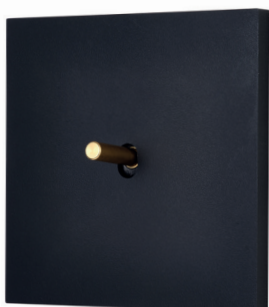

NEW
STRAIGHT
TOGGLE

NEW
STRAIGHT
TOGGLE