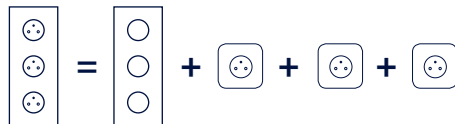

DÉSIR COLLECTION

Cover plates with toggles

TRIPLE VERTICAL COVER PLATES

A complete switch, consisting of a cover plate and a single mechanism for the functions required.

Example cover plate + mechanism

Triple vertical cover plates

Triple cover plate dimensions: 80x222x6mm

			NEW		NEW		NEW		NEW	
			Matt Black 818	Matt Anthracite 819	Matt White 820	Matt Ivory 821	Matt Alu 822	Matt Pearl 823	Matt Gilt 824	Matt Moka 825
360-		Cover plate 3 sockets 2P+E	360-818	360-819	360-820	360-821	360-822	360-823	360-824	360-825
363-		Cover plate 2 sockets 2P+E + 1 MEDIA slot	363-818	363-819	363-820	363-821	363-822	363-823	363-824	363-825
387-		Cover plate 2 sockets 2P+E + 1 double USB charger slot	387-818	387-819	387-820	387-821	387-822	387-823	387-824	387-825
364-		Cover plate 2 sockets 2P+E + 2 MEDIA slots	364-818	364-819	364-820	364-821	364-822	364-823	364-824	364-825
365-		Cover plate 2 sockets 2P+E + TV/FM/SAT slots	365-818	365-819	365-820	365-821	365-822	365-823	365-824	365-825
376-		Cover plate 1 socket 2P+E + 1 MEDIA slot + 1 MEDIA slot	376-818	376-819	376-820	376-821	376-822	376-823	376-824	376-825
384-		Cover plate 1 socket 2P+E + 1 MEDIA slot + 1 double USB charger slot	384-818	384-819	384-820	384-821	384-822	384-823	384-824	384-825
385-		Cover plate 1 socket 2P+E + 1 double USB charger slot + 1 MEDIA slot	385-818	385-819	385-820	385-821	385-822	385-823	385-824	385-825
RETAIL PRICE EX TAX			68,30 €	68,30 €	68,30 €	68,30 €	68,30 €	68,30 €	68,30 €	68,30 €

Cover plates available with schuko sockets at the same price : add -K at the end of the reference (ex : 365-824-K)