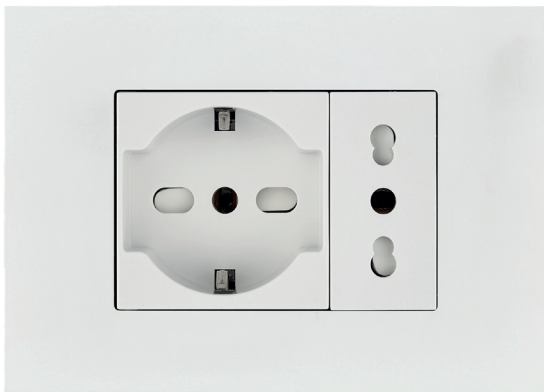

DÉSIR COLLECTION

International range

INTERNATIONAL COVER PLATES - 3 MODULES COVER PLATES (503)

A complete switch, consisting of a cover plate and a single mechanism for the functions required.

Example cover plate + mechanism

3 modules cover plates

3 modules cover plates dimensions: 115x80x6mm

			NEW	NEW	NEW	NEW	NEW	NEW		
			Matt Black 818	Matt Anthracite 819	Matt White 820	Matt Ivory 821	Matt Alu 822	Matt Pearl 823	Matt Gilt 824	Matt Moka 825
3197-		3 modules cover plate (503)	3197-818	3197-819	3197-820	3197-821	3197-822	3197-823	3197-824	3197-825
3190-		3 modules cover plate 1 italian bipasso socket	3190-818	3190-819	3190-820	3190-821	3190-822	3190-823	3190-824	3190-825
3199-		3 modules cover plate for 45x45 module	3199-818	3199-819	3199-820	3199-821	3199-822	3199-823	3199-824	3199-825
RETAIL PRICE EX TAX			46,60 €	46,60 €	46,60 €	46,60 €	46,60 €	46,60 €	46,60 €	46,60 €

820. Matt white