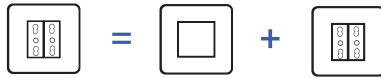

DÉSIR COLLECTION

International range

INTERNATIONAL SOCKETS MECHANISMS - SWITZERLAND - ITALY - EURO US - UK

These mechanisms can be used for single or 3 modules cover plates.

Example : cover plate + mechanism

3 modules mechanisms - 2P+E socket and schuko socket

			MECHANISMS REFERENCES	RETAIL PRICE EX TAX
-3191G		3 modules mechanism 1 2P+E socket (503)	087-3191B	13,30 €
-3191G-K		3 modules mechanism 1 schuko socket (503)	087-3191B-K	13,30 €

International sockets - single and 3 modules mechanisms

			WHITE MECHANISM	BLACK MECHANISM	RETAIL PRICE EX TAX
SWITZERLAND	-780B -781B		087-780B	087-781B	16,60 €
	-785B -786B		087-785B	087-786B	33,10 €
ITALY	-790B -791B		087-790B	087-791B	16,60 €
	-3190BB -3190BN		087-3190BB	087-3190BN	16,60 €
	-795B -796B		087-795B	087-796B	33,10 €
	-3199BB -3199BN		087-3199BB	087-3199BN	33,10 €
	-625B -626B		087-625B	087-626B	22,70 €
	-3199BIB -3199BIN		087-3199BIB	087-3199BIN	22,70 €
	-3197BBIB -3197BBIN		087-3197BBIB	087-3197BBIN	39,20 €
	-3197BBB -3197BBN		087-3197BBB	087-3197BBN	49,70 €
EURO US	-740B -741B		087-740B	087-741B	22,70 €
GREAT BRITAIN	-760B -761B		087-760B	087-761B	22,70 €
	-3197BUKCB -3197BUKCN		087-3197BUKCB	087-3197BUKCN	26,50 €
MULTI STANDARD	-720B -730B		087-720B	087-730B	23,50 €