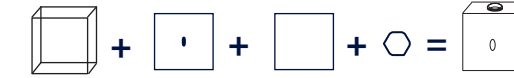

new

Narrow wall box

Narrow cover plate dimensions :
40x80x45mm

Matt Black	Brushed Brass	Brushed Steel	Matt White	Gun Metal	Mirror Chrome	Old Bronze	Satin Nickel	Satin Brass	Mirror Gold	Satin Copper	White Enamel
408	410	412	413	414	415	417	418	419	421	423	424