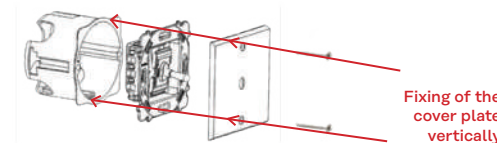

Fixing the flush-mounted box horizontally

Fixing of the cover plate vertically