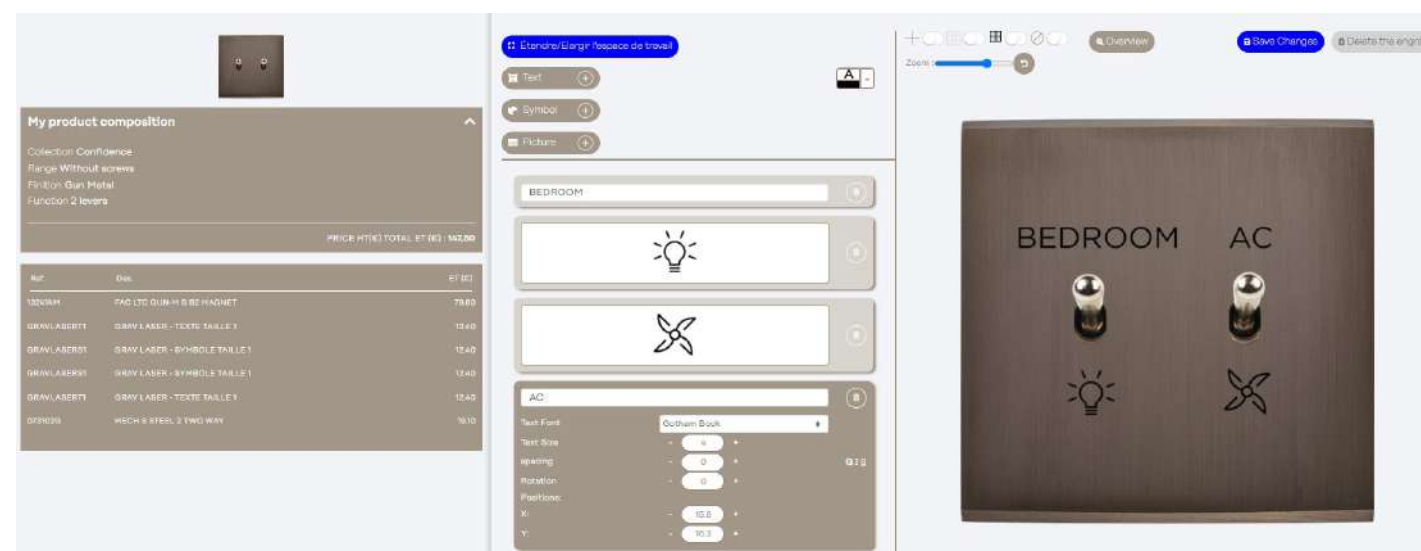

- Confidence Collection - Brass

ENGRAVING

Our engravings: add the final touch to your projects.

RETAIL PRICE EX TAX

MOD	GRAVLASERS1	GRAV LASER - SYMBOL SIZE 1	Size 2 mm to 7 mm	12,40 €
MOD	GRAVLASERS2	GRAV LASER - SYMBOL SIZE 2	Size 8 mm to 11 mm	24,80 €
MOD	GRAVLASERT1	GRAV LASER - TEXT SIZE 1	Size 2 mm to 7 mm	12,40 €
MOD	GRAVLASERT2	GRAV LASER - TEXT SIZE 2	Size 8 mm to 11 mm	24,80 €
MOD	GRAVLASERI1	GRAV LASER - PICTURE SIZE 1	Size 0 to 100 mm2	24,80 €
MOD	GRAVLASERI2	GRAV LASER - PICTURE SIZE 2	Size 100 to 300 mm2	45,80 €
MOD	GRAVLASERI3	GRAV LASER - PICTURE SIZE 3	Size 300 to 500 mm2	86,60 €
MOD	GRAVLASERI4	GRAV LASER - PICTURE SIZE 4	Size 500 to 1000 mm2	127,80 €
MOD	GRAVLASERI5	GRAV LASER - PICTURE SIZE 5	Size 1000 to 2000 mm2	169,00 €
MOD	GRAVLASERI6	GRAV LASER - PICTURE SIZE 6	Size 2000 to 4000 mm2	261,70 €

Prepare your engraving file on :
my.modelec.com

For any special require, contact us

- Confidence Collection - Brass