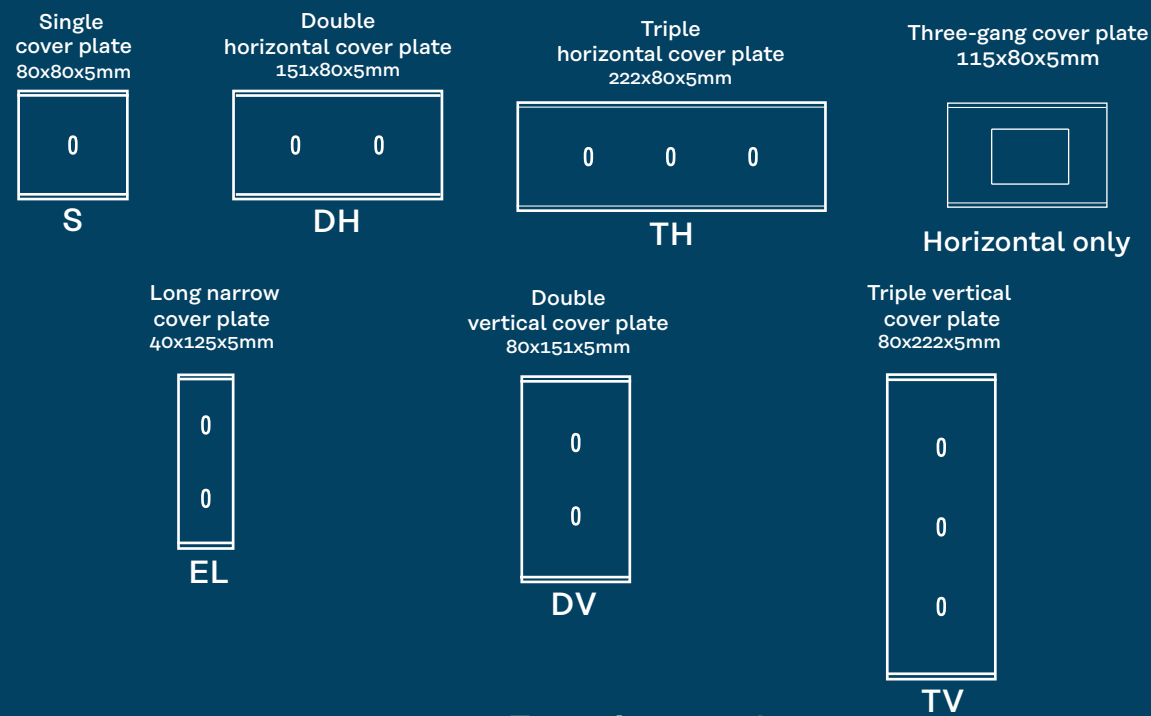

Dimensions of cover plates

Functions codes

Fixing - Mounting

Recommendations:

For added convenience, we have designed our switches to fit standard flushMount boxes. For single, double, triple and quadruple cover plates: diameter 67-68mm, depth 50 mm. Spacing 71mm between each mechanism.