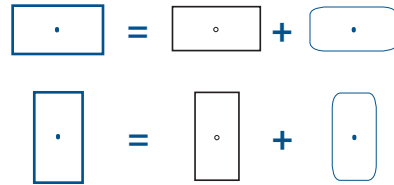

Example Cover plate + Mechanism(s)