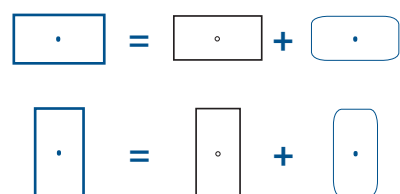

- Fascination Collection - Brass

SPECIAL ROUND PUSH BUTTON COVER PLATES

Some double cover plates are not compatible with two single mechanisms : [special cover plates*](#)

Example Cover plate + Mechanism(s)

Special double horizontal round PUSH button cover plates

Double cover plate dimensions :
151x80x5mm

	Jade	Shadow	Coslan	Wave	Atlas	Fawn
	434	439	430	432	433	435

Recommended button colour		BLACK	BLACK	GILT	GILT	GILT	GILT	
181-		Cover plate 1 round PUSH button slot Ø8 mm*	181-434M	181-439M	181-430M	181-432M	181-433M	181-435M
183-		Cover plate 3 rounds PUSH buttons slots Ø8 mm*	183-434M	183-439M	183-430M	183-432M	183-433M	183-435M
185-		Cover plate 5 rounds PUSH buttons slots Ø8 mm*	185-434M	185-439M	185-430M	185-432M	185-433M	185-435M
186-		Cover plate 6 rounds PUSH buttons slots Ø8 mm*	186-434M	186-439M	186-430M	186-432M	186-433M	186-435M
RETAIL PRICE EX TAX		226,60 €	319,30 €	289,50 €	289,50 €	289,50 €	289,50 €	289,50 €

Special double vertical round PUSH button cover plates

Double cover plate dimensions :
80x151x5mm

	Jade	Shadow	Coslan	Wave	Atlas	Fawn
	434	439	430	432	433	435

Recommended button colour		BLACK	BLACK	GILT	GILT	GILT	GILT	
161-		Cover plate 1 round PUSH button slot Ø8 mm*	161-434M	161-439M	161-430M	161-432M	161-433M	161-435M
163-		Cover plate 3 rounds PUSH buttons slots Ø8 mm*	163-434M	163-439M	163-430M	163-432M	163-433M	163-435M
165-		Cover plate 5 rounds PUSH buttons slots Ø8 mm*	165-434M	165-439M	165-430M	165-432M	165-433M	165-435M
166-		Cover plate 6 rounds PUSH buttons slots Ø8 mm*	166-434M	166-439M	166-430M	166-432M	166-433M	166-435M
RETAIL PRICE EX TAX		226,60 €	319,30 €	289,50 €	289,50 €	289,50 €	289,50 €	289,50 €

- Fascination Collection - Brass

REINFORCED MECHANISMS FOR SPECIAL ROUND PUSH BUTTON COVER PLATES

The table below summaries the mechanisms compatible with special round PUSH button cover plates

Mechanisms for special double horizontal round PUSH button cover plates

PUSH double HORIZONTAL cover plate			BLACK PUSH	RETAIL	STEEL PUSH	RETAIL	GILT PUSH	RETAIL	
			● 072-...G	PRICE	● 073-...G	PRICE	● 074-...G	PRICE	
			EX TAX	EX TAX	EX TAX	EX TAX	EX TAX	EX TAX	
PUSH double HORIZONTAL cover plate	-341G		Mechanism 1 round PUSH button Ø8 mm	072-341G	20,30 €	073-341G	12,70 €	074-341G	20,00 €
	-343G		Mechanism 3 rounds PUSH buttons Ø8 mm	072-343G	61,10 €	073-343G	38,10 €	074-343G	60,20 €
	-345G		Mechanism 5 rounds PUSH buttons Ø8 mm	072-345G	101,80 €	073-345G	77,70 €	074-345G	101,80 €
	-346G		Mechanism 6 rounds PUSH buttons Ø8 mm	072-346G	122,10 €	073-346G	97,70 €	074-346G	121,40 €

Mechanisms for special double vertical round PUSH button cover plates

PUSH double VERTICAL cover plate			BLACK PUSH	RETAIL	STEEL PUSH	RETAIL	GILT PUSH	RETAIL	
			● 072-...G	PRICE	● 073-...G	PRICE	● 074-...G	PRICE	
			EX TAX	EX TAX	EX TAX	EX TAX	EX TAX	EX TAX	
PUSH double VERTICAL cover plate	-241G		Mechanism 1 round PUSH button Ø8 mm	072-241G	20,30 €	073-241G	12,70 €	074-241G	20,00 €
	-243G		Mechanism 3 rounds PUSH buttons Ø8 mm	072-243G	61,10 €	073-243G	38,10 €	074-243G	60,20 €
	-245G		Mechanism 5 rounds PUSH buttons Ø8 mm	072-245G	101,80 €	073-245G	77,70 €	074-245G	101,80 €
	-246G		Mechanism 6 rounds PUSH buttons Ø8 mm	072-246G	122,10 €	073-246G	97,70 €	074-246G	121,40 €