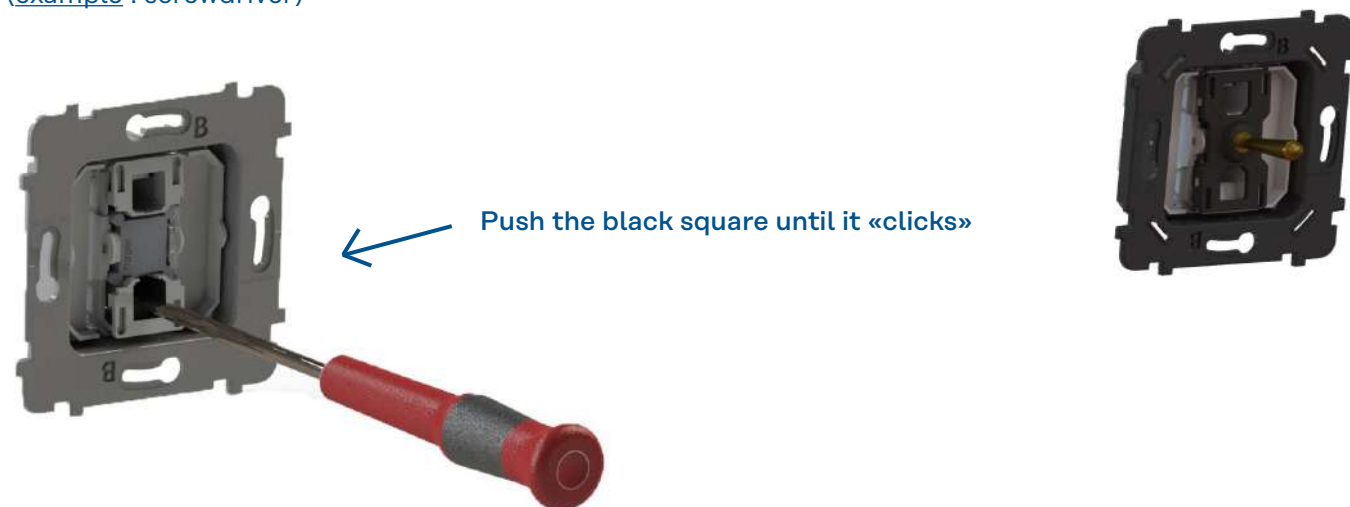

• RENDERING

• EXAMPLE

Installation until 4 toggles on a double vertical cover plate.

MODELEC MECHANISMS - DUO FUNCTION

1 / CONFIDENCE, HITERA, DÉSIR, IRIS, KARO COLLECTIONS

The DUO's function allows the possibility to switch from a two-way function to a push-button function with a single press.
(example : screwdriver)