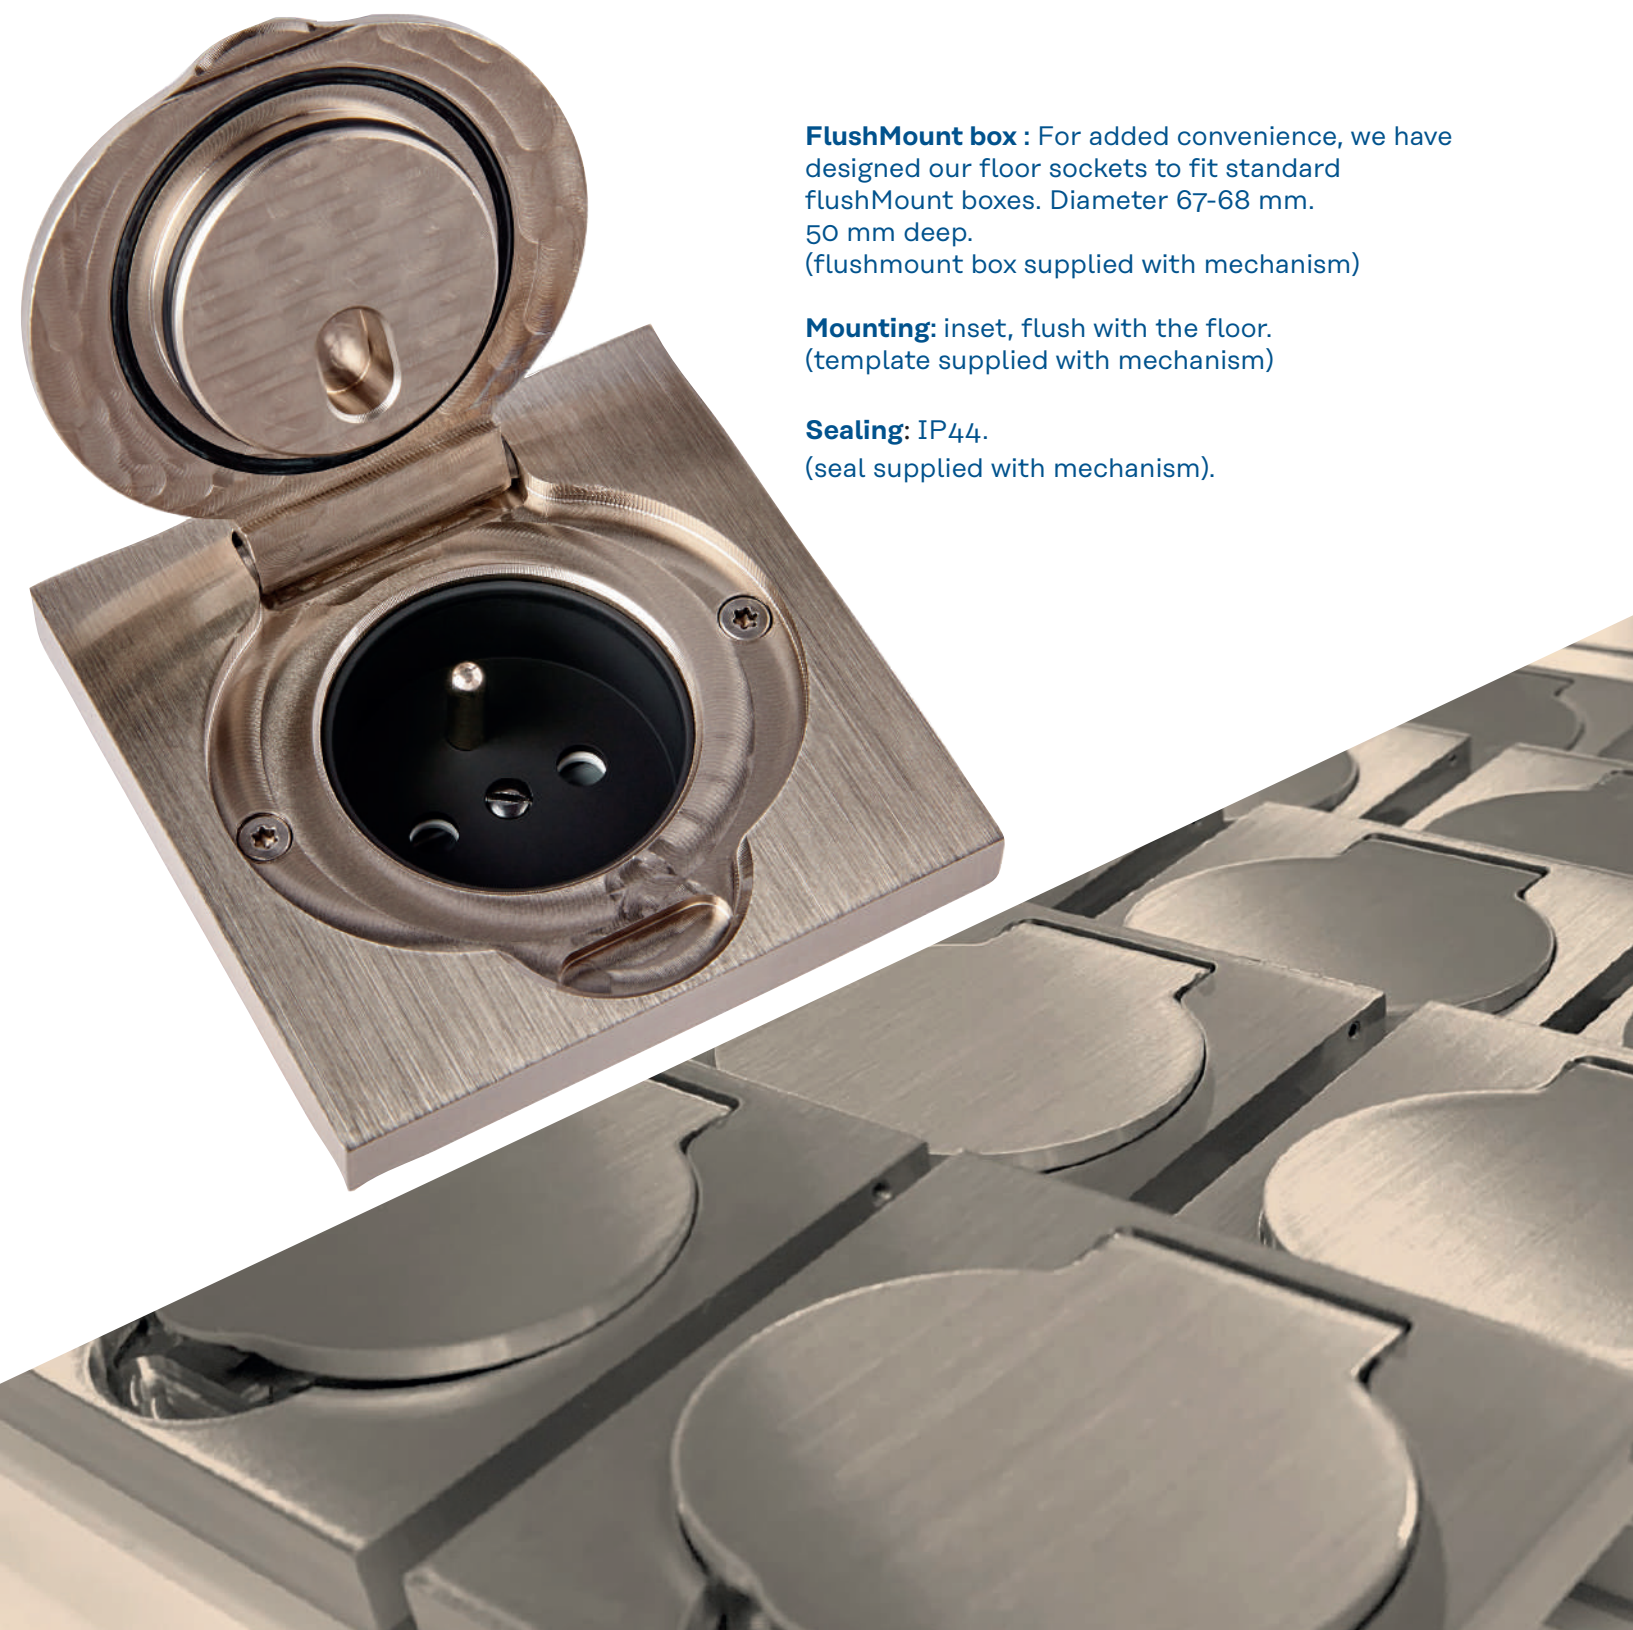

- Confidence Collection - Floor sockets

FLOOR SOCKET MECHANISM

=
FlushMount box + Mechanism + Installation template + Seal

FlushMount box : For added convenience, we have designed our floor sockets to fit standard flushMount boxes. Diameter 67-68 mm. 50 mm deep.
(flushmount box supplied with mechanism)

Mounting: inset, flush with the floor.
(template supplied with mechanism)

Sealing: IP44.
(seal supplied with mechanism).

- Confidence Collection - Floor sockets

FLOOR SOCKETS MECHANISMS

Single mechanisms

For single floor socket

			Reference	RETAIL PRICE EX TAX
-320GPDS	☺	Floor mechanism 1 socket 2P+E	087-320GPDS	36,00 €
-620GPDS	☺	Floor mechanism 1 Schuko socket	087-620GPDS	36,00 €
-510GPDS	☺	Floor socket mechanism double USB charger A+A (5V-3A)	087-510GPDS	101,70 €
-511GPDS	☺	Floor socket mechanism double USB charger A+C (5V-3A)	087-511GPDS	114,60 €
-411GPDS	☺	Floor socket mechanism RJ45 Cat 6A SCREENED black	087-411GPDS	61,60 €
-430GPDS	☺	Floor socket mechanism HDMI black	087-430GPDS	82,10 €
-471GPDS	☺	Floor socket mechanism Loud Speaker black	087-471GPDS	46,80 €

Double mechanisms

For double floor socket

			Reference	RETAIL PRICE EX TAX
-800GPDS	☺☺	Floor socket mechanism 2 sockets 2P+E	087-800GPDS	102,50 €
-801GPDS	☺☺	Floor socket mechanism 2 sockets Schuko	087-801GPDS	102,50 €
-810GPDS	☺☺	Floor socket mechanism 1 socket 2P+E + 1 RJ45 Cat 6 white	087-810GPDS	109,20 €
-811GPDS	☺☺	Floor socket mechanism 1 socket 2P+E + 1 RJ45 Cat 6A SCREENED white	087-811GPDS	121,20 €
-812GPDS	☺☺	Floor socket mechanism 1 socket 2P+E + 1 RJ45 Cat 6A SCREENED black	087-812GPDS	121,20 €
-813GPDS	☺☺	Floor socket mechanism 1 socket 2P+E + 1 HDMI white	087-813GPDS	146,80 €
-814GPDS	☺☺	Floor socket mechanism 1 socket 2P+E + 1 HDMI black	087-814GPDS	146,80 €
-815GPDS	☺☺	Floor socket mechanism 1 socket 2P+E + 1 loud speaker white	087-815GPDS	109,20 €
-816GPDS	☺☺	Floor socket mechanism 1 socket 2P+E + 1 loud speaker black	087-816GPDS	109,20 €
-817GPDS	☺☺	Floor socket mechanism 1 socket 2P+E + 1 double USB charger A+A (5V-3A)	087-817GPDS	159,60 €
-818GPDS	☺☺	Floor socket mechanism 1 socket 2P+E + 1 double USB charger A+C (5V-3A)	087-818GPDS	169,80 €
-820GPDS	☺☺	Floor socket mechanism 1 Schuko socket + 1 RJ45 Cat 6 white	087-820GPDS	109,20 €
-821GPDS	☺☺	Floor socket mechanism 1 Schuko socket + 1 RJ45 Cat 6A SCREENED white	087-821GPDS	121,20 €
-822GPDS	☺☺	Floor socket mechanism 1 Schuko socket + 1 RJ45 Cat 6A SCREENED black	087-822GPDS	121,20 €
-823GPDS	☺☺	Floor socket mechanism 1 Schuko socket + 1 HDMI white	087-823GPDS	146,80 €
-824GPDS	☺☺	Floor socket mechanism 1 Schuko socket + 1 HDMI black	087-824GPDS	146,80 €