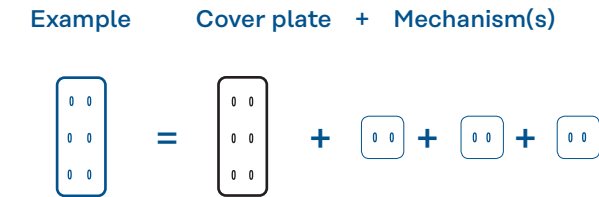

- Hitera Collection - Soft touch, Terrazzo resin, Solid wood

TRIPLE VERTICAL COVER PLATES

A complete switch, consisting of a cover plate and a single mechanism for the functions required.