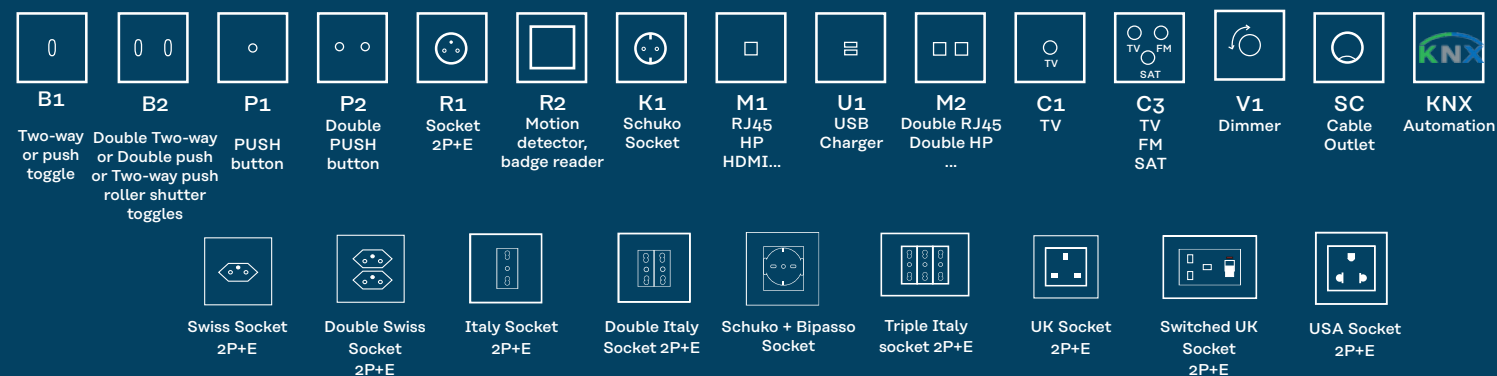

Brushed Brass - 410M

TECHNICAL INFORMATION

Create your compositions on our online configurator www.my.modelec.com

Details p.260

Dimensions of cover plates

Functions codes

Fixing - Mounting

Recommendations: