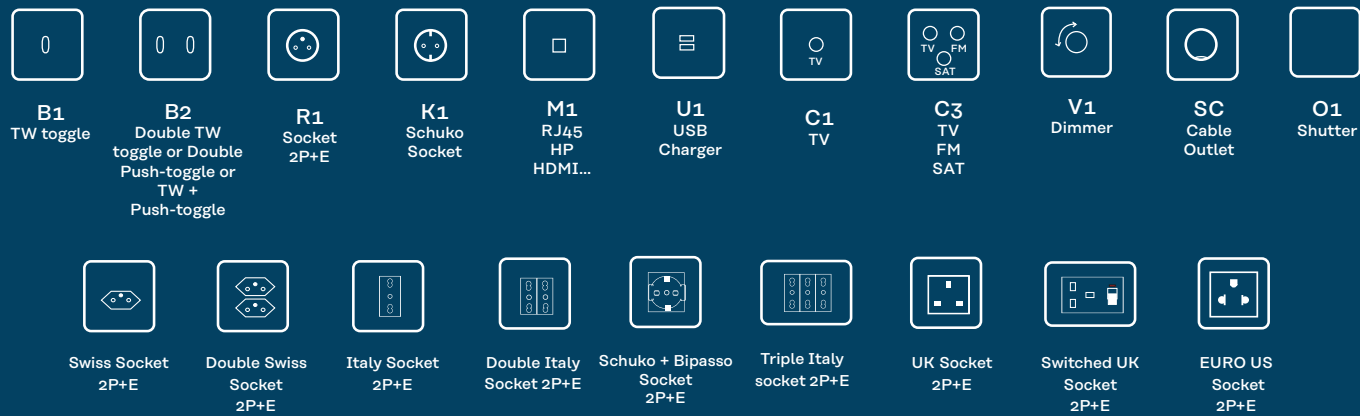

TECHNICAL INFORMATION

Dimensions of cover plates

Single cover plate
85x85x6mm

S

Double horizontal cover plate
156x85x6mm

Vertical or Horizontal

Triple horizontal cover plate
227x85x6mm

Vertical or Horizontal

Three-gang cover plate
120x85x6mm

Horizontal only
JH

Functions codes