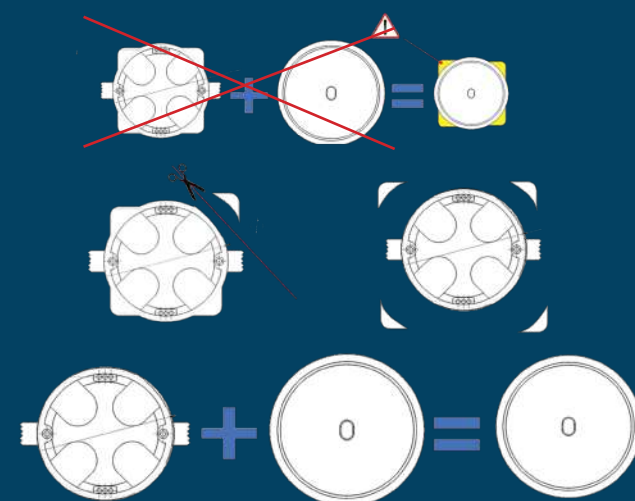

- Iris by MODELEC Collection -

Iris by MODELEC, featuring a rounded profile, with a simple, modern design of toggle and satin touch material. Available in 4 finishes, with soft or satinated touch.

Its 4 finishes for metal toggle-switches allow for contrasting or matching effects.