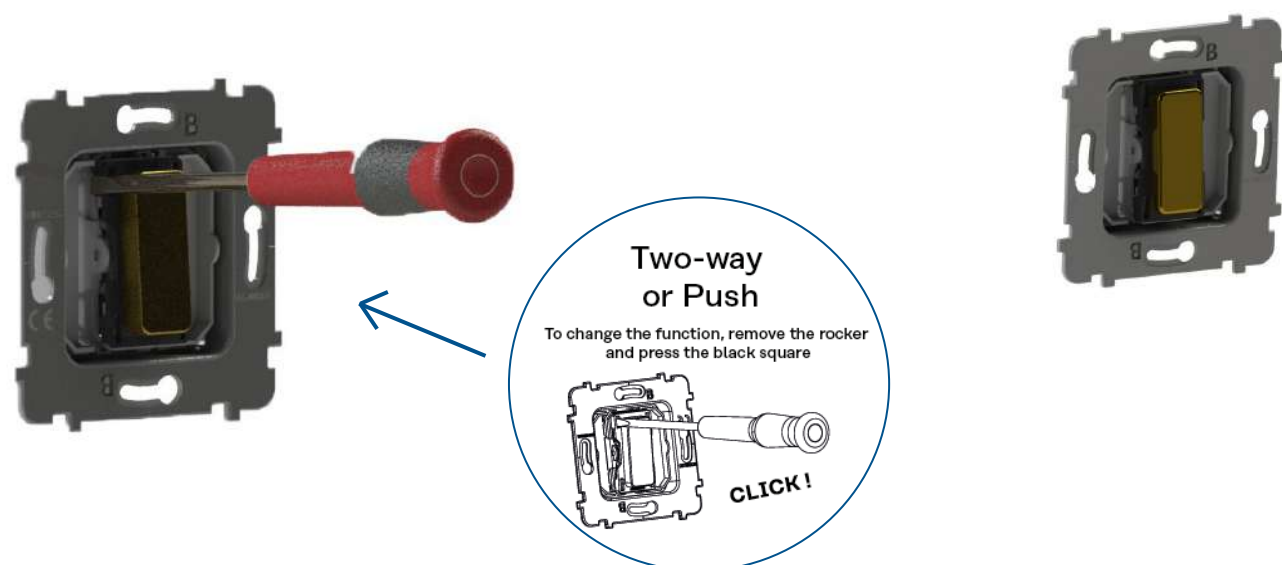

SPECIFIC INFORMATION

MAINTENANCE

To clean your MODELEC equipment, use a soft cloth without products.

MECHANISMS FIXATION

MODELEC switchgear only has a screw fixing method on the flushMounted boxes. Our mechanisms are not equipped with claws.

Standard NF C15-100 amendment 5

Fixing control gear for lighting and socket outlet, Art. 10.1.3.9:

«Claw fixing of all equipment in the flushMounted boxes is prohibited.

However, during renovation if the existing boxes cannot be replaced in order to accommodate a fixing of the screw devices, it is permitted to occasionally use claw devices.»

COLOUR OF STANDARD SOCKET OUTLETS

	Black socket	White socket	Steel socket	Gilt socket
Confidence	408 - Matt Black 410 - Brushed Brass 412 - Brushed Steel 414 - Gun Metal 415 - Mirror Chrome 417 - Old Bronze 418 - Satin Nickel 419 - Satin Brass 421 - Mirror Gold 423 - Satin Copper	413 - Matt White 424 - White Enamel		
«M»	511 - Brushed Nickel 512 - Brushed Brass 514 - Gun Metal 517 - Old Bronze 522 - Matt Black 523 - Matt Grey 531 - Satin Nickel 532 - Satin Brass 541 - Mirror Steel 542 - Mirror Brass 543 - QPC Brass	521 - Matt White		
Fascination	430 - Coslan 432 - Wave 433 - Atlas 434 - Jade 435 - Fawn 439 - Shadow			
Hitera	482 - Black Soft Touch 486 - Black Terrazzo 492 - Dark Oak	481 - White Soft Touch 485 - White Terrazzo 491 - Light Oak		
Désir	808 - Black Soft Touch	810 - White Soft Touch	812 - Alu Soft Touch	814 - Gilt Soft Touch
Iris by MODELEC	352 - Black Satin 354 - Black Soft Touch	351 - White Satin 353 - White Soft Touch		
Karo	208 - Black Satin 209 - Black Soft Touch	210 - White Satin 211 - White Soft Touch	212 - Alu Satin	214 - Gilt Satin