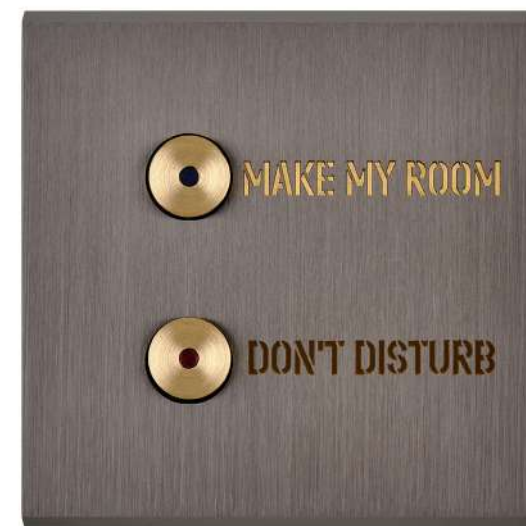

Confidence

Home automation

- Confidence Collection -

Home automation

Our range of Damier buttons has been designed for very low voltage currents, up to 50 volts (home automation). Available in 12 button finishes, round or square, with or without LEDs, to match plates or contrast.

Cover plates and buttons can be engraved

- Confidence Collection - Home automation

SQUARES AND ROUNDS DAMIER BUTTONS MECHANISMS FOR LONG NARROW COVER PLATES

A complete switch, consisting of a cover plate and a single mechanism for the functions required.