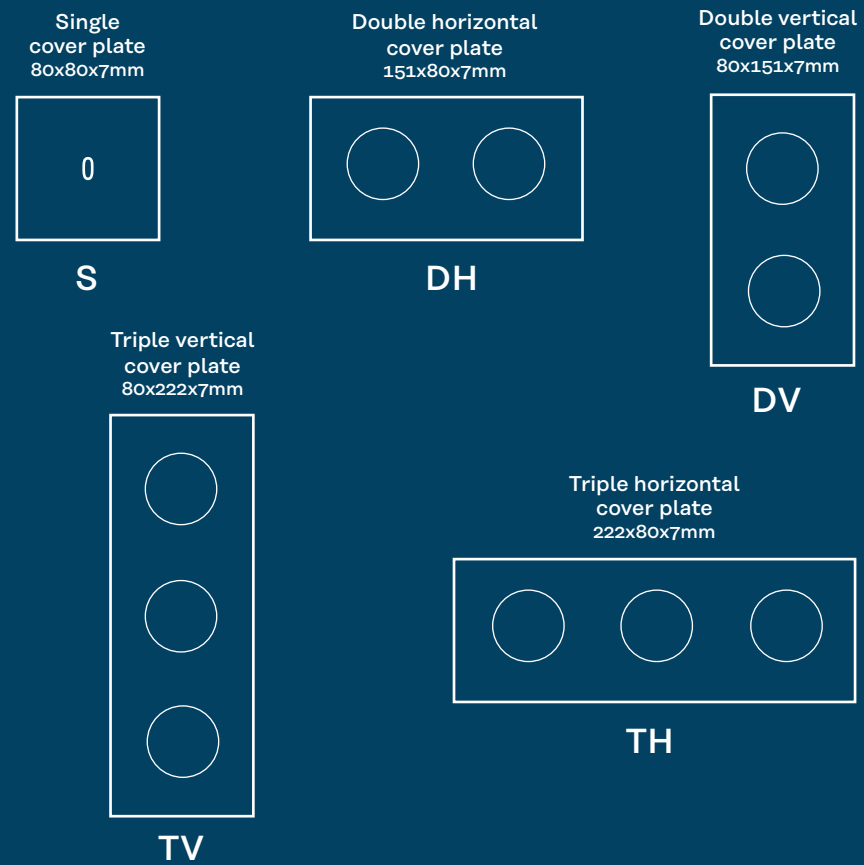

TECHNICAL INFORMATION

Dimensions of cover plates

Create your compositions on our online configurator
www.my.modelec.com
Details p.212