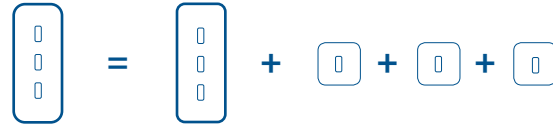

- M Collection - Brass, Aluminium, Steel

TRIPLE VERTICAL COVER PLATES

A complete switch, consisting of a cover plate and a single mechanism for the functions required.

Example Cover plate + Mechanism(s)

Triple vertical cover plate