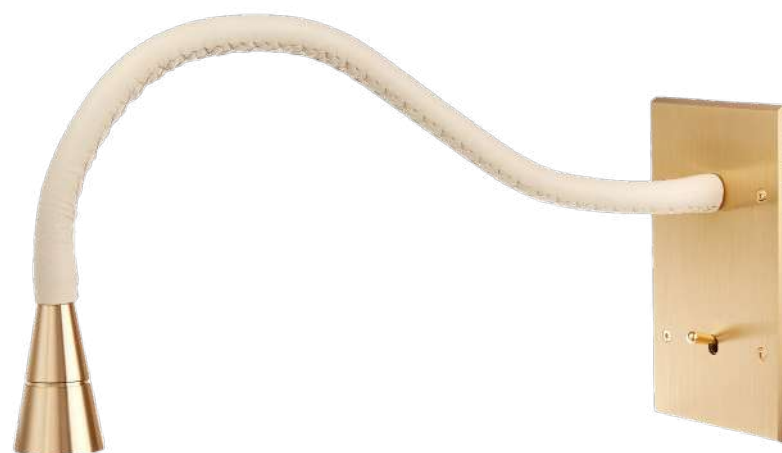

- Confidence Collection - Reading lights

CUSTOMIZING READING LIGHTS

Leather reading lights

To customise your reading lights, you can choose leather, saddle-stitched coverings for your reading light's flexible stem, available in 5 colours.

For a complete leather-finish reading light, select a cover plate, add a mechanism and choose the covering.

Leather covering		20 cm Flexible	RETAIL PRICE EX TAX	30 cm Flexible	RETAIL PRICE EX TAX	40 cm Flexible	RETAIL PRICE EX TAX	
White leather		CUIR1	CUIR1L20	103,00 €	CUIR1L30	133,90 €	CUIR1L40	154,50 €
Beige leather		CUIR2	CUIR2L20	103,00 €	CUIR2L30	133,90 €	CUIR2L40	154,50 €
Red leather		CUIR3	CUIR3L20	103,00 €	CUIR3L30	133,90 €	CUIR3L40	154,50 €
Brown leather		CUIR4	CUIR4L20	103,00 €	CUIR4L30	133,90 €	CUIR4L40	154,50 €
Black leather		CUIR5	CUIR5L20	103,00 €	CUIR5L30	133,90 €	CUIR5L40	154,50 €