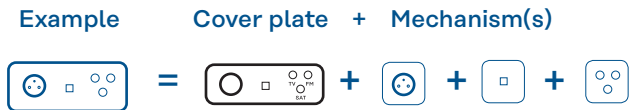

- Hitera Collection - Soft touch, Terrazzo resin, Solid wood

TRIPLE HORIZONTAL COVER PLATES

A complete switch, consisting of a cover plate and a single mechanism for the functions required.