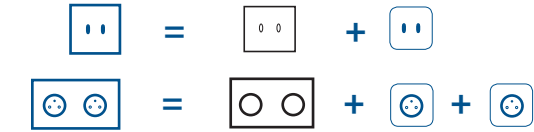

Example Cover plate + Mechanism(s)