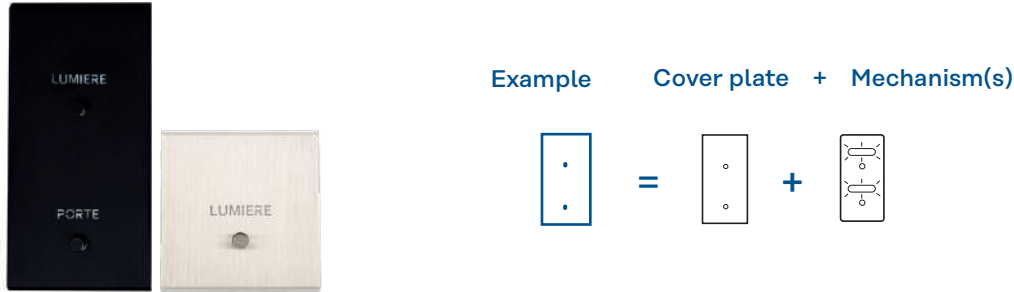

Mechanisms for special double vertical round PUSH button cover plates

			BLACK PUSH ● 072-... G	RETAIL PRICE EX TAX	STEEL PUSH ● 073-... G	RETAIL PRICE EX TAX	GILT PUSH ● 074-... G	RETAIL PRICE EX TAX
ROUND PUSH BUTTON	-241G 	Mechanism 1 round PUSH button Ø8 mm	072-241G	20,30 €	073-241G	12,70 €	074-241G	20,00 €
	-243G 	Mechanism 3 round PUSH buttons Ø8 mm	072-243G	61,10 €	073-243G	38,10 €	074-243G	60,20 €
	-245G 	Mechanism 5 round PUSH buttons Ø8 mm	072-245G	101,80 €	073-245G	77,70 €	074-245G	101,80 €
	-246G 	Mechanism 6 round PUSH buttons Ø8 mm	072-246G	122,10 €	073-246G	97,70 €	074-246G	121,40 €

- Confidence Collection - Brass

ILLUMINATED SWITCHES

A complete switch, consisting of a cover plate and a single mechanism for the functions required.

Illuminated switches cover plates

Cover plates dimensions : 80x80x5mm and 80x151x5mm