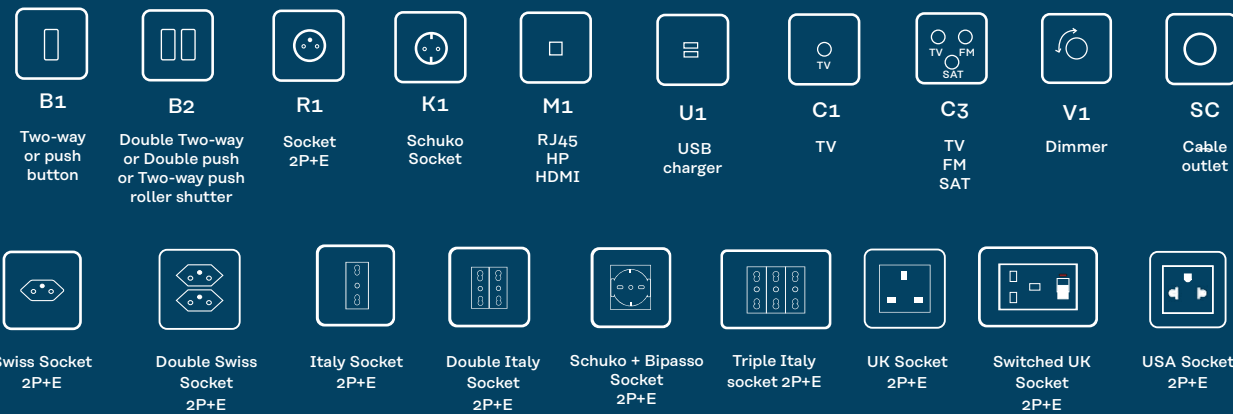

TECHNICAL INFORMATION

Dimensions of cover plates

Single cover plate
80x80x5mm

S

Three-gang cover plate
115x80x5mm

Horizontal only
JH

Double cover plate
151x80x5mm

Vertical or Horizontal
DV - DH

Triple cover plate
222x80x5mm

Vertical or Horizontal
TV - TH

Create your compositions on our online configurator
online configurator
www.my.modelec.com
Details p.260

Functions codes