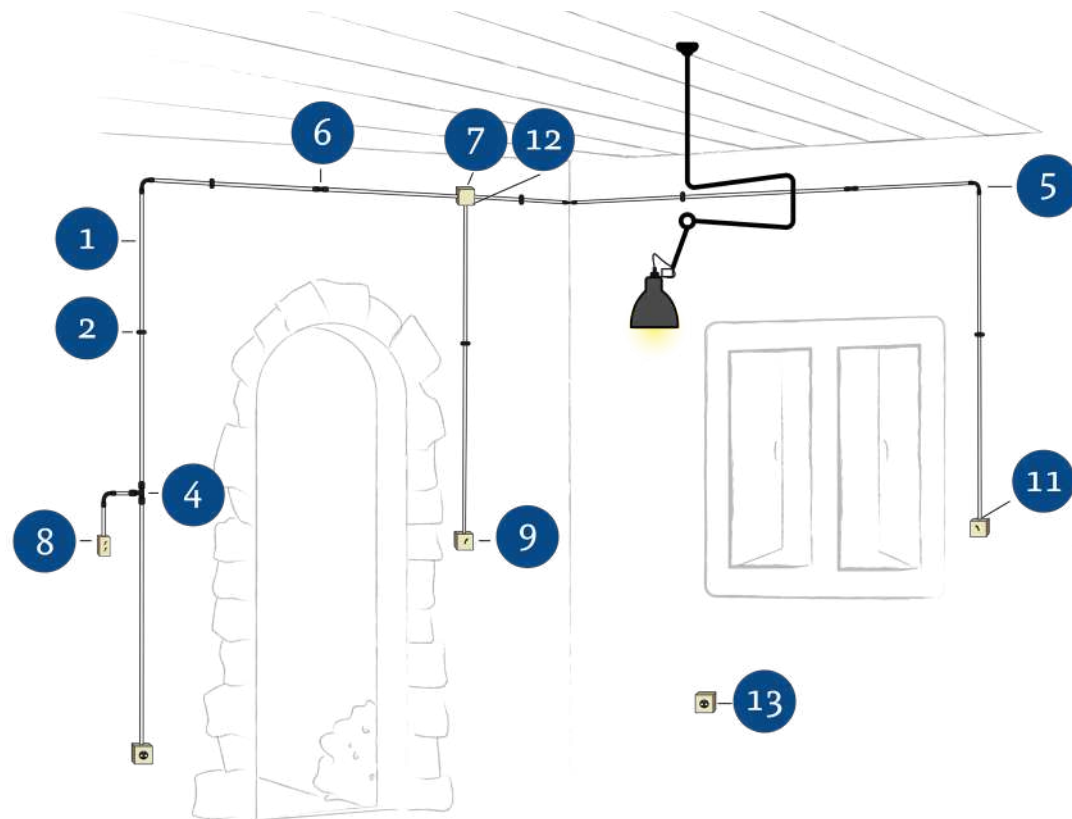

- Confidence Collection - Wall box range

WALL BOX - ACCESSORIES - TUBULAR ELEMENTS

A complete wall box device consists of a cover plate, a single mechanism for the functions required and accessories for tube mounting

Confidence - Wall box Accessories - tubular elements

White	Black	RETAIL PRICE EX TAX
521	522	

White	Black	RETAIL PRICE EX TAX
521	522	

1	541-		Tube Ø16 150 cm	541-521	541-522	27,00 €
	542-		Tube Ø20 150 cm	542-521	542-522	30,00 €
6	556-		Fitting tube Ø16mm	556-521	556-522	1,90 €
	557-		Fitting tube Ø20mm	557-521	557-522	1,90 €
3	558-		Junction ring Ø16mm	558-521	558-522	1,50 €
	559-		Junction ring Ø20mm	559-521	559-522	1,50 €
	558E-		Junction ring Ø16mm for narrow box	558-521-E	558-522-E	1,50 €
	559E-		Junction ring Ø20mm for narrow box	559-521-E	559-522-E	1,50 €

5	550-		Tube bend Ø16mm	550-521	550-522	4,90 €
	551-		Tube bend Ø20cm	551-521	551-522	5,00 €
4	552-		Tee Ø16mm	552-521	552-522	5,40 €
	553-		Tee Ø20mm	553-521	553-522	5,60 €
2	554-		Tube-support Ø16mm	554-521	554-522	4,70 €
	555-		Tube-support Ø20mm	555-521	555-522	4,80 €

new

- Confidence Collection - Wall box range

WALL BOX - NARROW AND SINGLE COVER PLATES

A complete switch consists of a wall box box, distribution ring(s) and a distribution cover plate.

A complete wall box device consists of a wall box, a mechanism, a corresponding cover plate and junction ring(s).

new

Narrow wall box

Narrow cover plate dimensions :
40x80x45mm

Matt Black	Brushed Brass	Brushed Steel	Matt White	Gun Metal	Mirror Chrome	Old Bronze	Satin Nickel	Satin Brass	Mirror Gold	Satin Copper	White Enamel
408	410	412	413	414	415	417	418	419	421	423	424

8	560E-		Narrow wall box without slot	560-408-E	560-410-E	560-412-E	560-413-E	560-414-E	560-415-E	560-417-E	560-418-E	560-419-E	560-421-E	560-423-E	560-424-E
	561E-		Narrow wall box 1 slot	561-408-E	561-410-E	561-412-E	561-413-E	561-414-E	561-415-E	561-417-E	561-418-E	561-419-E	561-421-E	561-423-E	561-424-E
	562E-		Narrow wall box 2 slots	562-408-E	562-410-E	562-412-E	562-413-E	562-414-E	562-415-E	562-417-E	562-418-E	562-419-E	562-421-E	562-423-E	562-424-E
RETAIL PRICE EX TAX				85,20 €	85,20 €	85,20 €	85,20 €	95,10 €	98,40 €	98,40 €	95,10 €	95,10 €	119,70 €	95,10 €	119,70 €

Single wall box

Single cover plates dimensions :
80x80x45mm

Matt Black	Brushed Brass	Brushed Steel	Matt White	Gun Metal	Mirror Chrome	Old Bronze	Satin Nickel	Satin Brass	Mirror Gold	Satin Copper	White Enamel
408	410	412	413	414	415	417	418	419	421	423	424