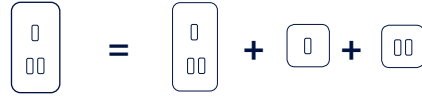

Example Cover plate + Mechanism(s)