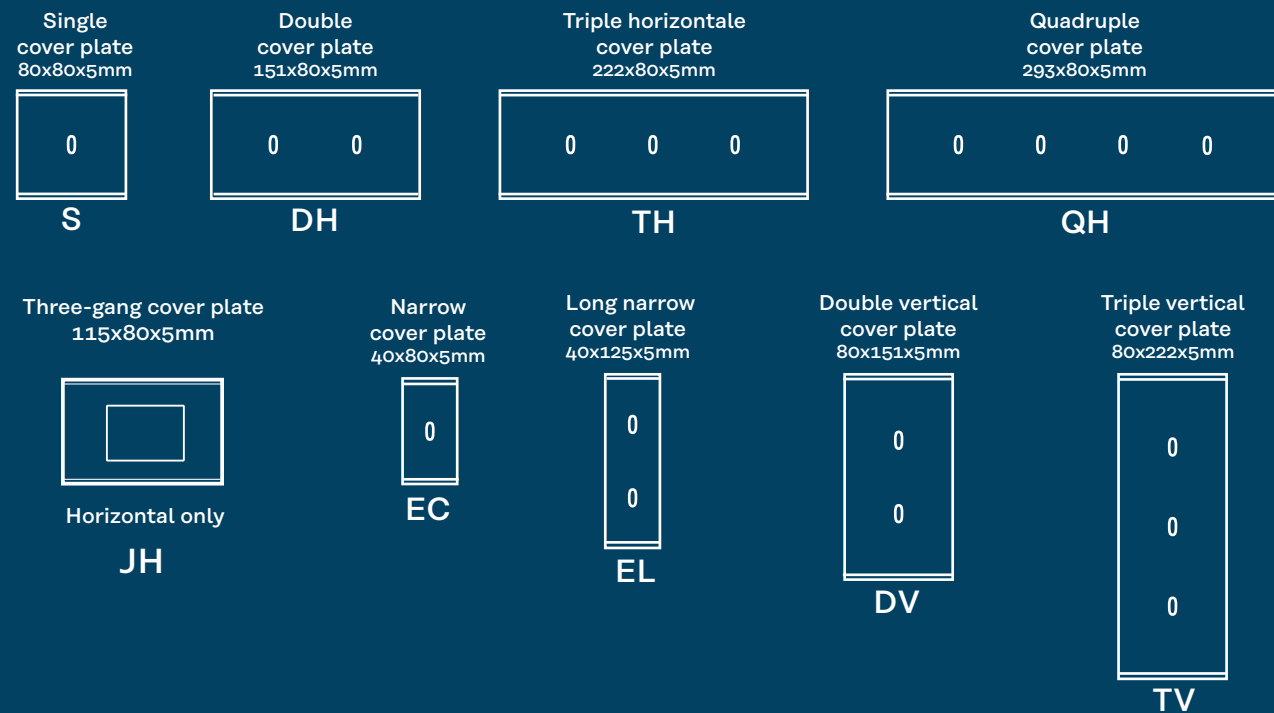

Brushed Brass - 410M

TECHNICAL INFORMATION

Create your compositions on our online configurator www.my.modelec.com

Details p.260

Dimensions of cover plates

Functions codes

Fixing - Mounting

Recommendations: