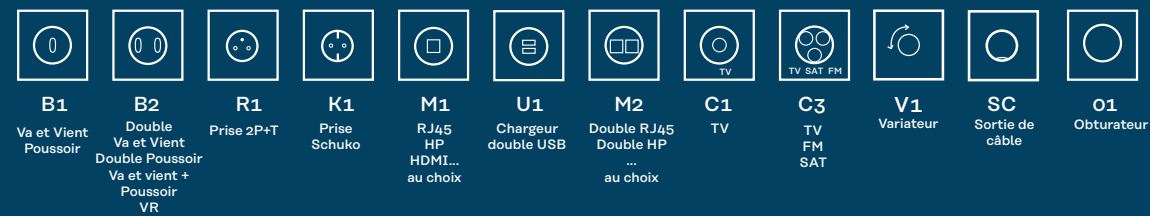

Function codes

Fixing - Mounting

Recommendations :

For easier fitting, please use the standard flushMount boxes 68 mm diameter and 50 mm deep.

Mounting : flushMount

Cover plate mounting : clips

Connection : our cover plates are mounted without earth connection

- Désir Collection -

The Désir Collection, a modern design with clean lines.
Available in Soft Touch («peach skin effect») in 4 finishes.

Its 4 finishes for metal toggle-switches allow for contrasting or matching effects.