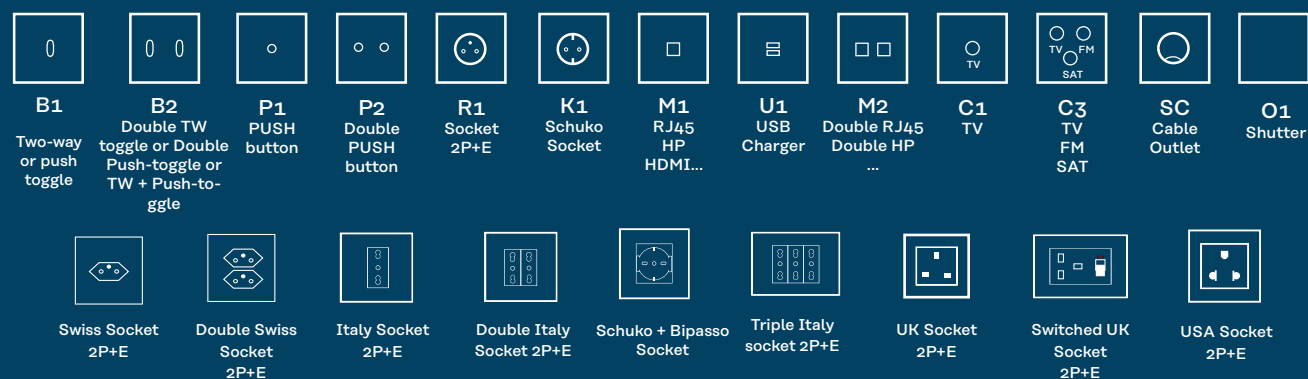

Fixing - Mounting

Recommendations:

For added convenience, we have designed our switches to fit standard flushMount boxes. For single, double, triple and quadruple cover plates: diameter 67-68mm, depth 50 mm. Spacing 71mm between each mechanism.

For short narrow cover plates: standard box ref: 080040

For long narrow cover plates: box ref: 432002

Mounting: flushMount

Montage Cover plate : magnetised or with screws (Torx T10 included) - place the fixing clamps horizontally

Connection: our cover plates are mounted without earth connection