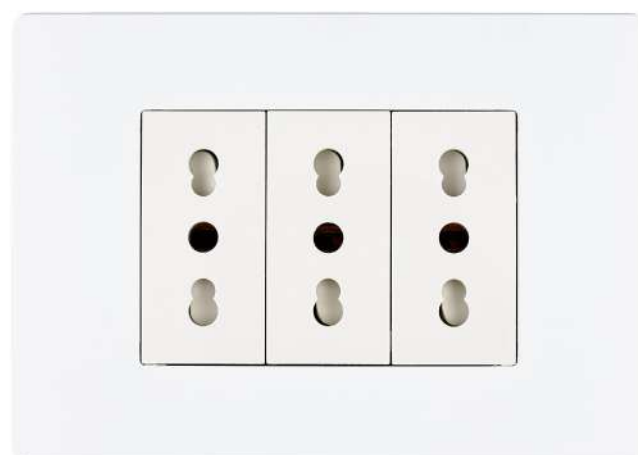

- M Collection - Brass, Aluminium, Steel

INTERNATIONAL SOCKETS MECHANISMS - SWITZERLAND - ITALY - EURO-US - UK

A complete switch, consisting of a cover plate and a single mechanism for the functions required.

Example : Cover plate + Mechanism(s)

International sockets mechanisms

				WHITE MECHANISM	BLACK MECHANISM	RETAIL PRICE EX TAX
SWITZERLAND	-780G -781G		Mechanism 1 Swiss socket 2P+E	087-780G	087-781G	15,00 €
	-785G -786G		Mechanism double Swiss socket 2P+E	087-785G	087-786G	30,00 €
ITALY	-790G -791G		Mechanism 1 italian bipasso socket 2P+E	087-790G	087-791G	15,00 €
	-3790G -3791G		Mechanism 1 italian bipasso socket 2P+E for three-gang cover plates	087-3790G	087-3791G	15,00 €
	-795G -796G		Mechanism double italian bipasso socket 2P+Ee	087-795G	087-796G	30,00 €
	-3795G -3796G		Mechanism double italian bipasso socket 2P+E for three-gang cover plates	087-3795G	087-3796G	30,00 €
	-625G -625G		Mechanism italian schuko socket 2p+E	087-625G	087-626G	20,50 €
	-3625G -3625G		Mechanism italian schuko socket 2p+E for three-gang cover plates	087-3625G	087-3626G	20,50 €
	-3750G -3751G		Mechanism italian schuko socket + bipasso for three-gang cover plates	087-3750G	087-3751G	35,50 €
	-3690G -3691G		Mechanism triple italian bipasso socket	087-3690G	087-3691G	45,00 €
EURO US	-740G -741G		Mechanism 1 Euros-US socket 2P+E	087-740G	087-741G	20,50 €
GREAT BRITAIN	-760G -761G		Mechanism 1 UK socket 2P+E	087-760G	087-761G	20,50 €
	-3660G 3661G		Mechanism 1 UK switched socket 2P+E	087-3660G	087-3661G	24,00 €
MULTI STANDARD	-720G -730G		Mechanism 1 multistandard socket 2P+E	087-720G	087-730G	21,20 €