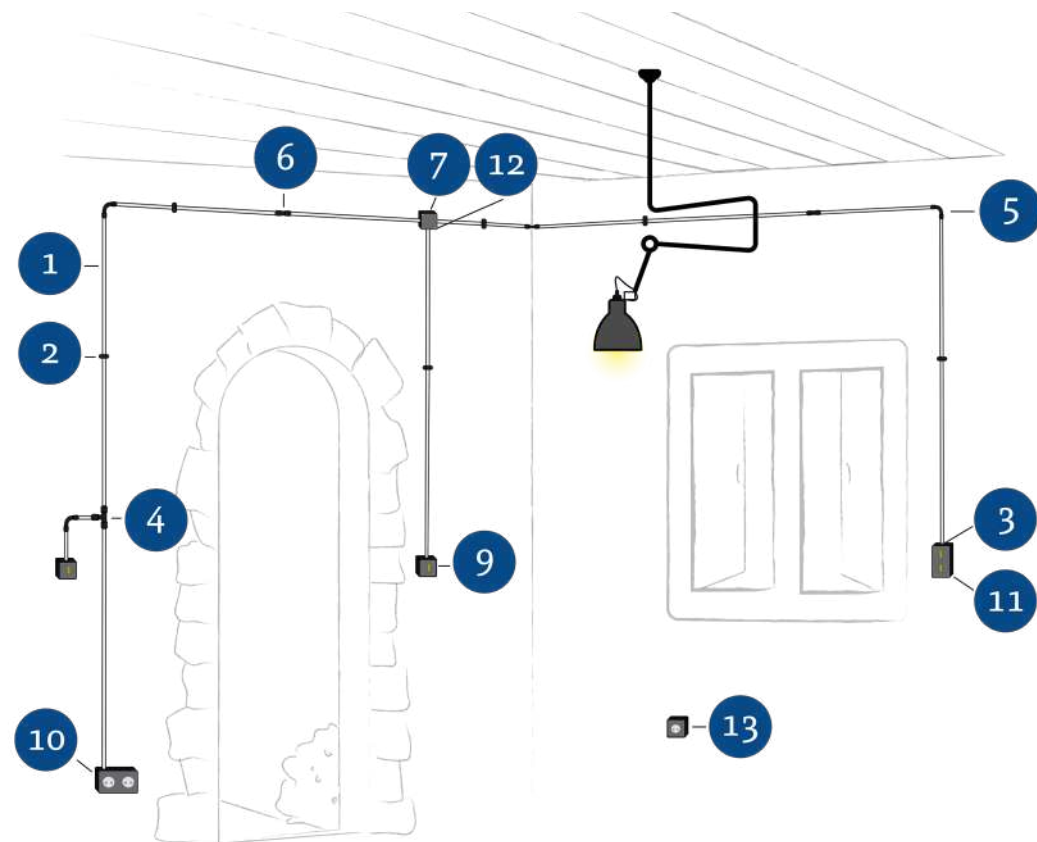

- M Collection - Reading lights

DOUBLE COVER PLATES FOR «TUBE» READING LIGHTS AND SPOTLIGHTS

A complete switch, consisting of a cover plate and a single mechanism for the functions required.

Example : Cover plate + Mechanism(s)

M
Wall box range

- M Collection - Wall box range

WALL BOX - ACCESSORIES - TUBULAR ELEMENTS

A complete wall box device consists of a cover plate, a single mechanism for the functions required and accessories for tube mounting

- M Collection - Wall box range

WALL BOX - SINGLE AND DOUBLE COVER PLATES

A complete switch consists of a wall box box, distribution ring(s) and a distribution cover plate.

new

A complete wall box device consists of a wall box, a mechanism, a corresponding cover plate and junction ring(s).