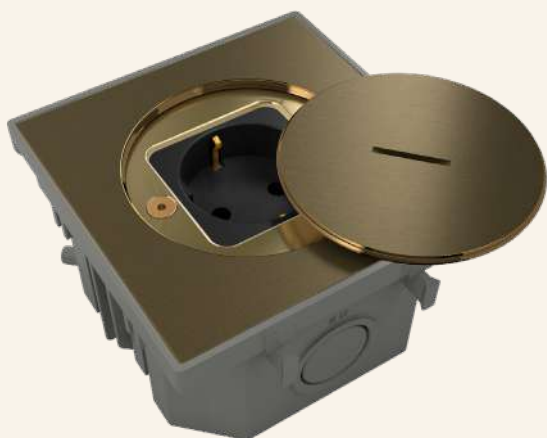

BUBOX CLASSIC

SCHUKO SOCKET - BFC101/23

BRUSHED RAW BRASS LID - /1