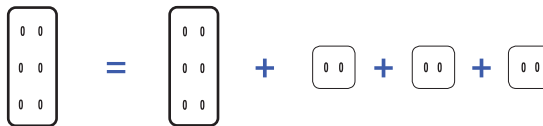

Example: cover plate + mechanism