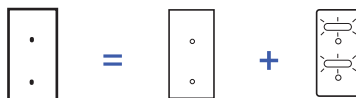

CONFIDENCE COLLECTION ▪ ILLUMINATED SWITCHES

ILLUMINATED SWITCHES WITH TOGGLE

A complete switch consists of a cover plate and a single mechanism for the functions required.

Example: cover plate + mechanism

Mechanisms	LED colour 220 volts.	Description	Mechanisms	BLACK TOGGLE	STEEL TOGGLE	GILT TOGGLE
-087G	White LED	Narrow mechanism 1 toggle + white backlighting		072-087G	073-087G	074-087G
RETAIL PRICE EX TAX				105,60 €	97,70 €	105,30 €
-027G	White LED	Long narrow mechanism 1 toggle + white backlighting		072-027G	073-027G	074-027G
RETAIL PRICE EX TAX				105,60 €	97,70 €	105,30 €
-157G	White LED	Single mechanism 1 toggle + white backlighting		072-157G	073-157G	074-157G
RETAIL PRICE EX TAX				110,80 €	102,60 €	110,50 €
-257G	White LED	Double mechanism 2 toggles + white backlighting		072-257G	073-257G	074-257G
RETAIL PRICE EX TAX				221,50 €	205,10 €	221,00 €

Illuminated switches with toggle cover plates

Cover plates dimensions:

Narrow and long narrow: 40x80x5mm & 40x126x5mm

Single and double: 80x80x5mm & 80x151x5mm