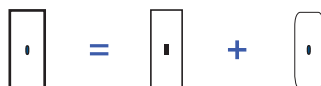

Example: cover plate + mechanism