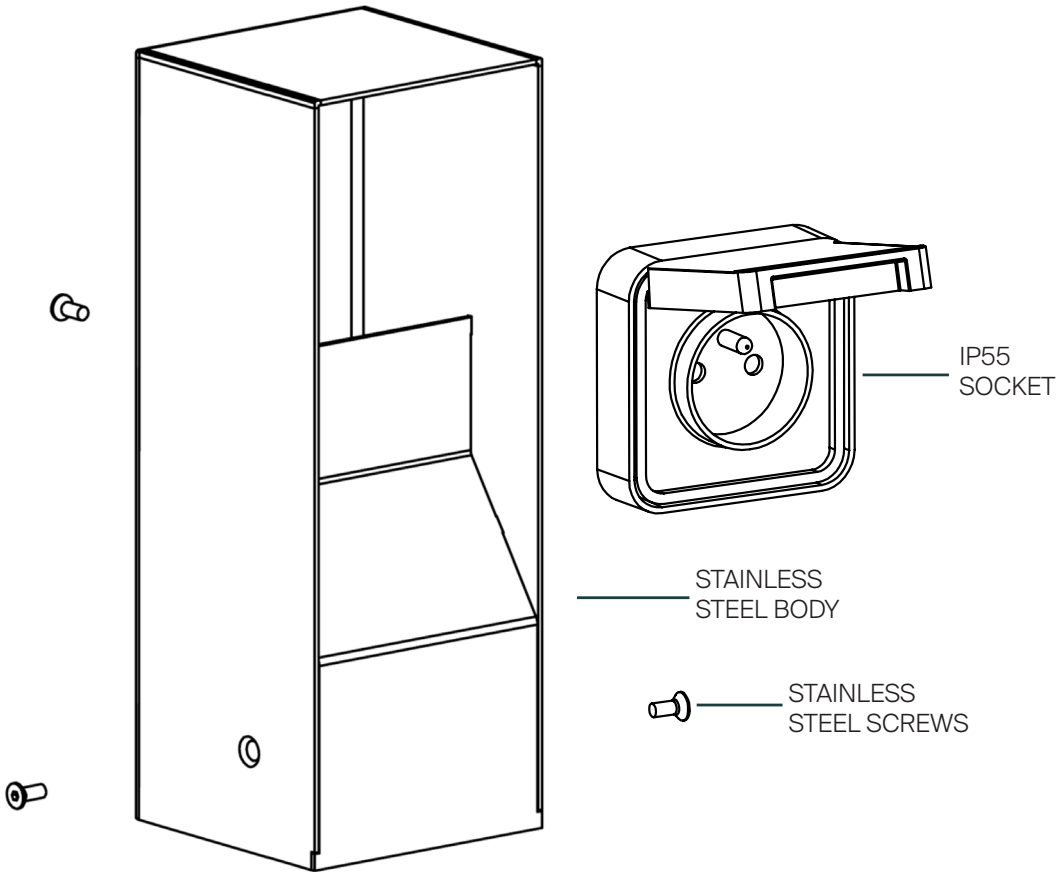

BUBOX BY MODELEC · GARDEN BOLLARDS

PROTECTION RATINGS

Socket protection

IP55

Shock resistance

IK08

B.1

B.2

B.3

B.4