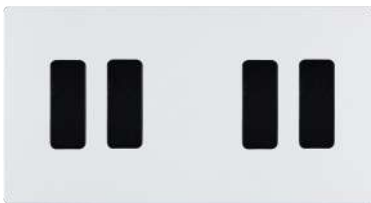

M COLLECTION ▪ COVER PLATES WITH FLAT BUTTONS

M.1
M.2
M.3
M.4
M.5

DOUBLE HORIZONTAL COVER PLATES

A complete switch consists of a cover plate and the single mechanisms for the functions required.

Example : cover plate + mechanism

Double horizontal cover plates

Double cover plate dimensions:
151x80x5mm