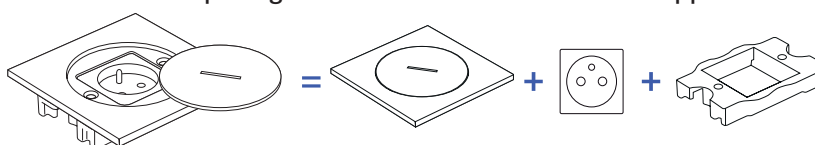

BUBOX BY MODELEC • BUBOX FLOORBOXES

EQUIPPED WATERTIGHT FLOORBOXES, STANDARD OPENING

BUBOX LINE

While retaining the robustness and performance for which our watertight floorbox are renowned, and the technical advantages of **BUBOX CLASSIC**, **BUBOX LINE** is the perfect combination of top-of-the range functionality and **refined design**. The lines of the flush-mount box disappear beneath the cover, giving way to an even more refined design. A meticulous finish for the most demanding projects, wherever they may be.

Our **BUBOX LINE** watertight floorbox are sold assembled with the mechanism and its support. Please refer to the diagram below.

Standard-opening lid + mechanism + mechanism support

Watertight floorbox with standard opening - BUBOX LINE

Dimensions of the watertight floorbox (with its flush-mounted box):

100x100x60mm*

		Brushed raw brass /1	Brushed 316L stainless steel /2	White 316L stainless steel /21	Black 316L stainless steel /22	Bronze 316L stainless steel /23
BFL101-	Standard opening lid + mechanism black schuko socket	BFL101/1	BFL101/2	BFL101/21	BFL101/22	BFL101/23
BFL102-	Standard opening lid + mechanism black 2P+T franco-belgian socket	BFL102/1	BFL102/2	BFL102/21	BFL102/22	BFL102/23
RETAIL PRICE EXT TAX		164,40 €	152,20 €	299,10 €	299,10 €	299,10 €
BFL100-	Standard opening lid to be fitted with a 45x45mm mechanism	BFL100/1	BFL100/2	BFL100/21	BFL100/22	BFL100/23
BFL103-	Standard opening lid + mechanism EURO US socket black	BFL103/1	BFL103/2	BFL103/21	BFL103/22	BFL103/23
BFL104-	Standard opening lid + mechanism UK socket black	BFL104/1	BFL104/2	BFL104/21	BFL104/22	BFL104/23
BFL105-	Standard opening lid + mechanism multistandard socket black	BFL105/1	BFL105/2	BFL105/21	BFL105/22	BFL105/23
BFL106-	Standard opening lid + mechanism swiss socket black	BFL106/1	BFL106/2	BFL106/21	BFL106/22	BFL106/23
BFL1062-	Standard opening lid + mechanism double swiss socket black	BFL1062/1	BFL1062/2	BFL1062/21	BFL1062/22	BFL1062/23
BFL107-	Standard opening lid + mechanism italian bipasso socket black	BFL107/1	BFL107/2	BFL107/21	BFL107/22	BFL107/23
BFL1072-	Standard opening lid + mechanism double italian bipasso socket black	BFL1072/1	BFL1072/2	BFL1072/21	BFL1072/22	BFL1072/23
BFL1073-	Standard opening lid + mechanism italian schuko socket black	BFL1073/1	BFL1073/2	BFL1073/21	BFL1073/22	BFL1073/23
RETAIL PRICE EXT TAX		174,90 €	162,60 €	309,50 €	309,50 €	309,50 €
BFL10411-	Standard opening lid + mechanism black screened RJ45 cat 6A	BFL10411/1	BFL10411/2	BFL10411/21	BFL10411/22	BFL10411/23
RETAIL PRICE EXT TAX		174,90 €	162,60 €	309,50 €	309,50 €	309,50 €
BFL10421-	Standard opening lid + mechanism double black screened RJ45 cat 6A	BFL10421/1	BFL10421/2	BFL10421/21	BFL10421/22	BFL10421/23
RETAIL PRICE EXT TAX		193,00 €	182,80 €	329,70 €	329,70 €	329,70 €

Don't forget to order the keys for standard openings.