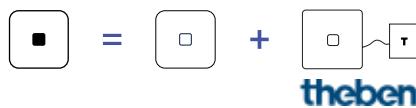

MODELEC ▪ HOME AUTOMATION

THE SEMI-INTEGRATED SOLUTION WITH REINFORCED TOGGLES

Available in Confidence, Fascination, Iris Horizon collections.

It features a **MODELEC** mechanism equipped with brass toggles compatible with extra-low voltage. This mechanism is available with a pre-wired **THEBEN input module**.

This mechanism is easy to install and connect to your electrical system. It uses the **KNX** protocol, the industry standard in home automation.

Example : cover plate + mechanism

CONFIDENCE COLLECTION
410. BRUSHED BRASS