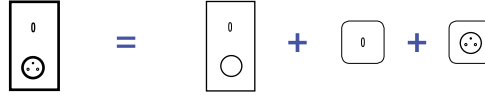

Example: cover plate + mechanism