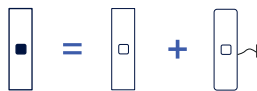

A complete switch consists of a cover plate and a single mechanism for the functions required.

Example: cover plate + mechanism

Square flat button mechanisms for long narrow cover plates

		Matt Black	Brushed Brass	Brushed Steel	Matt White	Gun metal	Mirror Chrome	Old Bronze	Satin Nickel	Satin Brass	Mirror Gold	Satin Copper	White Enamel	RETAIL PRICE EX TAX	
		408	410	412	413	414	415	417	418	419	421	423	424		
-690G		Mechanism 1 square flat button	076-690G408	076-690G410	076-690G412	076-690G413	076-690G414	076-690G415	076-690G417	076-690G418	076-690G419	076-690G421	076-690G423	076-690G424	36,10 €
-691G		Mechanism 2 square flat buttons	076-691G408	076-691G410	076-691G412	076-691G413	076-691G414	076-691G415	076-691G417	076-691G418	076-691G419	076-691G421	076-691G423	076-691G424	69,70 €
-692G		Mechanism 3 square flat buttons	076-692G408	076-692G410	076-692G412	076-692G413	076-692G414	076-692G415	076-692G417	076-692G418	076-692G419	076-692G421	076-692G423	076-692G424	99,40 €