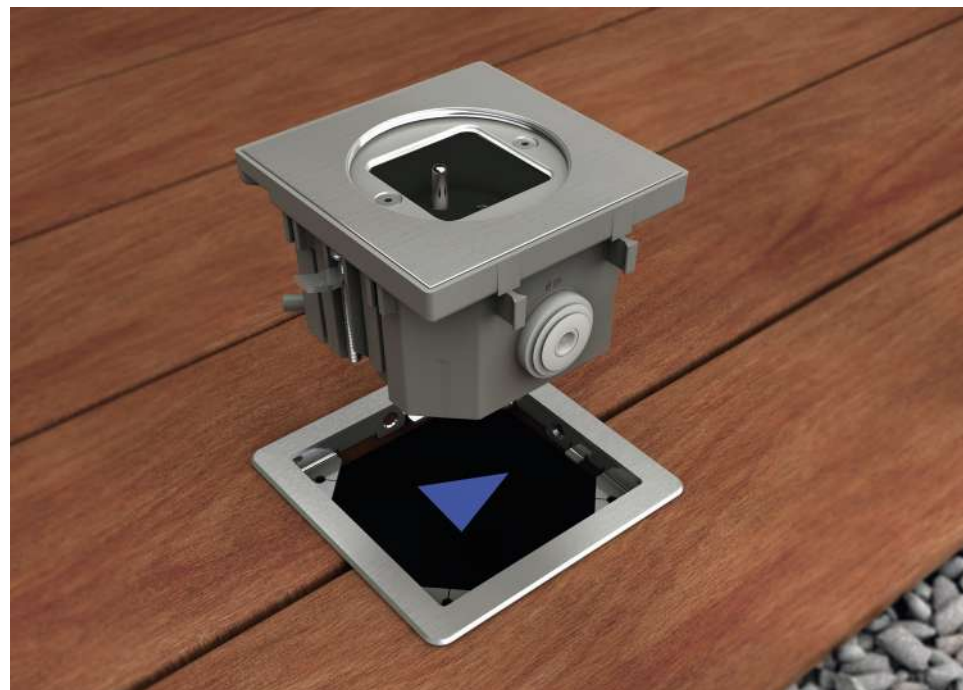

- Bubox Classic – Brushed 316L stainless steel – Watertight floorbox and terrace kit

B.1

B.2

B.3

B.4