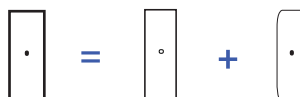

Example: cover plate + mechanism

Long narrow round PUSH buttons cover plates

Long narrow cover plates
dimensions: 40x125x5mm

	Matt Black	Brushed Brass	Brushed Steel	Matt White	Gun metal	Mirror Chrome	Old Bronze	Satin Nickel	Satin Brass	Mirror Gold	Satin Copper	White Enamel
	408	410	412	413	414	415	417	418	419	421	423	424
Recommended toggle color	BLACK	GILT	STEEL	STEEL	STEEL	STEEL	GILT	STEEL	GILT	GILT	GILT	GILT
121-  Cover plate 1 round PUSH button slot Ø8 mm	121-408M	121-410M	121-412M	121-413M	121-414M	121-415M	121-417M	121-418M	121-419M	121-421M	121-423M	121-424M
122-  Cover plate 2 round PUSH buttons slots Ø8 mm close	122-408M	122-410M	122-412M	122-413M	122-414M	122-415M	122-417M	122-418M	122-419M	122-421M	122-423M	122-424M
126-  Cover plate 2 round PUSH buttons slots Ø8 mm distanced	126-408M	126-410M	126-412M	126-413M	126-414M	126-415M	126-417M	126-418M	126-419M	126-421M	126-423M	126-424M
123-  Cover plate 3 round PUSH buttons slots Ø8 mm	123-408M	123-410M	123-412M	123-413M	123-414M	123-415M	123-417M	123-418M	123-419M	123-421M	123-423M	123-424M
124-  Cover plate 4 round PUSH buttons slots Ø8 mm	124-408M	124-410M	124-412M	124-413M	124-414M	124-415M	124-417M	124-418M	124-419M	124-421M	124-423M	124-424M
125-  Cover plate 5 round PUSH buttons slots Ø8 mm	125-408M	125-410M	125-412M	125-413M	125-414M	125-415M	125-417M	125-418M	125-419M	125-421M	125-423M	125-424M
128-  Cover plate 1 anti-vandal round PUSH button slot Ø22 mm	128-408M	128-410M	128-412M	128-413M	128-414M	128-415M	128-417M	128-418M	128-419M	128-421M	128-423M	128-424M
129-  Cover plate 2 anti-vandal round PUSH buttons slots Ø22 mm	129-408M	129-410M	129-412M	129-413M	129-414M	129-415M	129-417M	129-418M	129-419M	129-421M	129-423M	129-424M
RETAIL PRICE EX TAX	89,60 €	77,30 €	77,30 €	89,60 €	80,50 €	85,70 €	84,10 €	82,20 €	82,20 €	95,00 €	82,20 €	97,80 €
121-L  Cover plate 1 round PUSH button slot Ø8 mm + LED	121-408M-L	121-410M-L	121-412M-L	121-413M-L	121-414M-L	121-415M-L	121-417M-L	121-418M-L	121-419M-L	121-421M-L	121-423M-L	121-424M-L
RETAIL PRICE EX TAX	148,10 €	136,30 €	136,30 €	148,10 €	138,20 €	144,50 €	144,50 €	140,90 €	140,90 €	153,40 €	140,90 €	153,40 €
122-L  Cover plate 2 round PUSH buttons slots Ø8 mm close + LED	122-408M-L	122-410M-L	122-412M-L	122-413M-L	122-414M-L	122-415M-L	122-417M-L	122-418M-L	122-419M-L	122-421M-L	122-423M-L	122-424M-L
RETAIL PRICE EX TAX	209,60 €	197,70 €	197,70 €	209,60 €	198,50 €	205,80 €	205,80 €	202,50 €	202,50 €	217,70 €	202,50 €	217,70 €