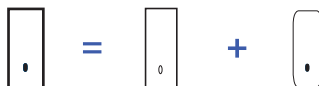

Example: cover plate + mechanism