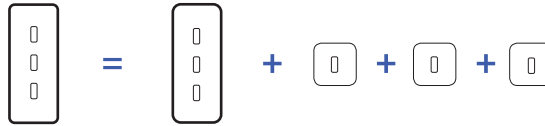

M COLLECTION • COVER PLATES WITH FLAT BUTTONS

M.1
M.2
M.3
M.4
M.5

TRIPLE VERTICAL COVER PLATES

A complete switch consists of a cover plate and the single mechanisms for the functions required.

Example : cover plate + mechanism

Triple vertical cover plates

Triple cover plate dimensions:
80x222x5mm

	Brushed Nickel	Brushed Brass	Gun Metal	Old Bronze	Matt White	Matt Black	RL Blue	Matt Ivory	Sanded Nickel	Sanded Brass	Stb Steel	Varnished Mirror Brass	Qpc Brass
	511	512	514	517	521	522	523	524	531	532	541	542	543
Recommended button finish	NICKEL	BRASS	GUN METAL	OLD BRONZE	WHITE	BLACK	RL BLUE	IVORY	IVORY	IVORY	ACIER	BRASS	BRASS
353- Cover plate 3 buttons slots	353-511M	353-512M	353-514M	353-517M	353-521M	353-522M	353-523M	353-524M	353-531M	353-532M	353-541M	353-542M	353-543M
354- Cover plate 1 button slot + 1 button slot + 2 buttons slots	354-511M	354-512M	354-514M	354-517M	354-521M	354-522M	354-523M	354-524M	354-531M	354-532M	354-541M	354-542M	354-543M
355- Cover plate 1 button slot + 2 buttons slots + 2 buttons slots	355-511M	355-512M	355-514M	355-517M	355-521M	355-522M	355-523M	355-524M	355-531M	355-532M	355-541M	355-542M	355-543M
SYM 355- Cover plate 2 buttons slots + 2 buttons slots + 1 button slot	SYM355-511M	SYM355-512M	SYM355-514M	SYM355-517M	SYM355-521M	SYM355-522M	SYM355-523M	SYM355-524M	SYM355-531M	SYM355-532M	SYM355-541M	SYM355-542M	SYM355-543M
356- Cover plate 6 buttons slots	356-511M	356-512M	356-514M	356-517M	356-521M	356-522M	356-523M	356-524M	356-531M	356-532M	356-541M	356-542M	356-543M
361- Cover plate 1 button slot + 2 sockets 2P+E	361-511M	361-512M	361-514M	361-517M	361-521M	361-522M	361-523M	361-524M	361-531M	361-532M	361-541M	361-542M	361-543M
358- Cover plate 2 buttons slots + 1 double USB charger slot + 1 socket 2P+E	358-512M	358-512M	358-514M	358-517M	358-521M	358-522M	358-523M	358-524M	358-531M	358-532M	358-541M	358-542M	358-543M
RETAIL PRICE EX TAX	235,80 €	235,80 €	249,00 €	249,00 €	177,20 €	177,20 €	177,20 €	177,20 €	201,10 €	201,10 €	177,10 €	253,40 €	253,40 €