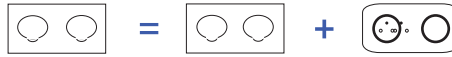

Example: cover plate + mechanism