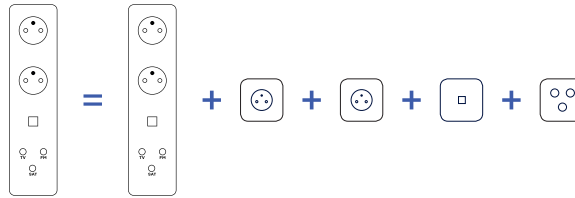

M COLLECTION ▪ COVER PLATES WITH FLAT BUTTONS

QUADRUPLE VERTICAL COVER PLATES

A complete switch consists of a cover plate and the single mechanisms for the functions required.

Example : cover plate + mechanism

Quadruple vertical cover plates

Quadruple cover plate dimensions:
80x293x5mm

		Brushed Nickel	Brushed Brass	Gun Metal	Old Bronze	Matt White	Matt Black	RL Blue	Matt Ivory	Sanded Nickel	Sanded Brass	Stb Steel	Varnished Mirror Brass	Qpc Brass	
		511	512	514	517	521	522	523	524	531	532	541	542	543	
464-		Cover plate 2 sockets 2P+E + 1 MEDIA slot + 1 TV slot	464-511M	464-512M	464-514M	464-517M	464-521M	464-522M	464-523M	464-524M	464-531M	464-532M	464-541M	464-542M	464-543M
469-		Cover plate 4 buttons slots	469-511M	469-512M	469-514M	469-517M	469-521M	469-522M	469-523M	469-524M	469-531M	469-532M	469-541M	469-542M	469-543M
470-		Cover plate 2 buttons slots + 2 buttons slots + 2 buttons slots + 2 buttons slots	470-511M	470-512M	470-514M	470-517M	470-521M	470-522M	470-523M	470-524M	470-531M	470-532M	470-541M	470-542M	470-543M
RETAIL PRICE EX TAX		318,50 €	318,50 €	352,10 €	352,10 €	238,80 €	238,80 €	238,80 €	238,80 €	252,30 €	252,30 €	263,20 €	334,10 €	334,10 €