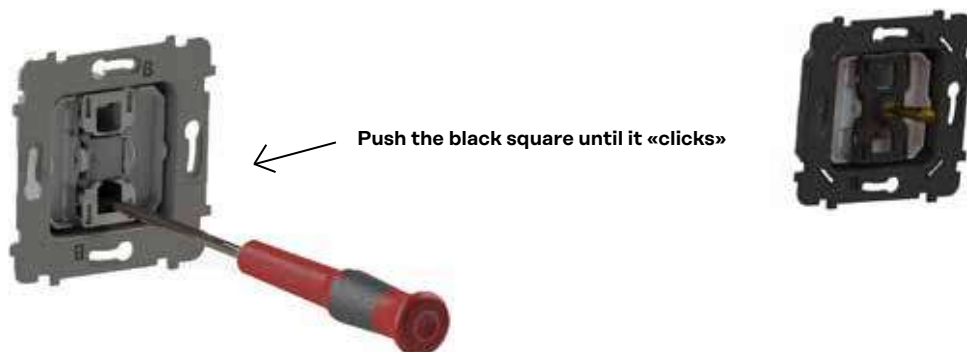

(example : screwdriver)

Available for the **confidence, hitera, désir, iris and karo collections.**

Before any intervention, be sure to cut the power, to use compatible boxes (example : 50mm deep - Diameter 67 ou 68mm for single-gang cover plate).