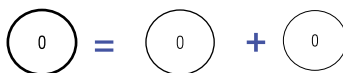

Example: cover plate + mechanism