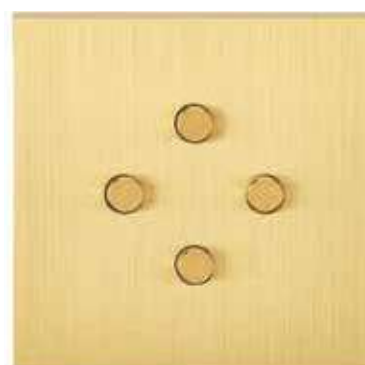

▪ EXAMPLE

Installation until 9 toggles or PUSH round buttons on a double vertical cover plate.