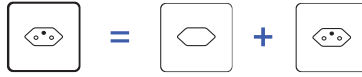

Example: cover plate + mechanism