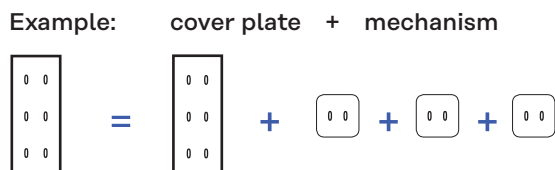

FASCINATION COLLECTION ▪ COVER PLATES WITH TOGGLES

TRIPLE VERTICAL COVER PLATES

A complete switch consists of a cover plate and the single mechanisms for the functions required.

Triple vertical cover plates

Triple cover plate dimensions:
80x222x5mm

		AUBE	AURA	HALO	NOX	JADE	OMBRE	COSLAN	ONDE	ATLAS	FAUVE
		450	451	452	453	434	439	430	432	433	435
	Recommended toggle color	GILT	GILT	GILT	BLACK	BLACK	BLACK	GILT	GILT	GILT	GILT
353-	Cover plate 3 oblong slots	353-450M	353-451M	353-452M	353-453M	353-434M	353-439M	353-430M	353-432M	353-433M	353-435M
354-	Cover plate 1 oblong slot + 1 oblong slot + 2 oblong slots	354-450M	354-451M	354-452M	354-453M	354-434M	354-439M	354-430M	354-432M	354-433M	354-435M
355-	Cover plate 1 oblong slot + 2 oblong slots + 2 oblong slots	355-450M	355-451M	355-452M	355-453M	355-434M	355-439M	355-430M	355-432M	355-433M	355-435M
SYM355-	Cover plate 2 oblong slots + 2 oblong slots + 1 oblong slot	SYM355-450M	SYM355-451M	SYM355-452M	SYM355-453M	SYM355-434M	SYM355-439M	SYM355-430M	SYM355-432M	SYM355-433M	SYM355-435M
356-	Cover plate 2 oblong slots + 2 oblong slots + 2 oblong slots	356-450M	356-451M	356-452M	356-453M	356-434M	356-439M	356-430M	356-432M	356-433M	356-435M
360-	Cover plate 3 sockets 2P+E	360-450M	360-451M	360-452M	360-453M	360-434M	360-439M	360-430M	360-432M	360-433M	360-435M
361-	Cover plate 1 oblong slot + 2 sockets 2P+E	361-450M	361-451M	361-452M	361-453M	361-434M	361-439M	361-430M	361-432M	361-433M	361-435M
362-	Cover plate 2 oblong slots + 2 sockets 2P+E	362-450M	362-451M	362-452M	362-453M	362-434M	362-439M	362-430M	362-432M	362-433M	362-435M
366-	Cover plate 1 oblong slot + 1 oblong slot + 1 socket 2P+E	366-450M	366-451M	366-452M	366-453M	366-434M	366-439M	366-430M	366-432M	366-433M	366-435M
358-	Cover plate 2 buttons slots + 1 double USB charger slot + 1 socket 2P+E	358-450M	358-451M	358-452M	358-453M	358-434M	358-439M	358-430M	358-432M	358-433M	358-435M
RETAIL PRICE EX TAX		285,00 €	285,00 €	308,00 €	308,00 €	314,30 €	420,20 €	374,40 €	374,40 €	374,40 €	374,40 €