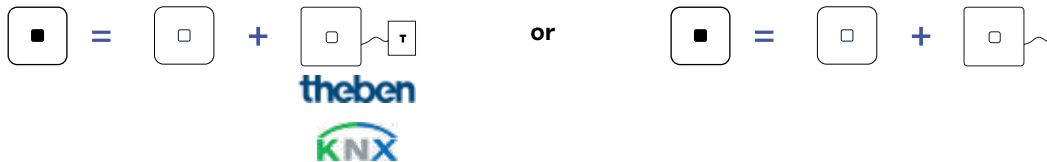

SEMI-INTEGRATED HOME AUTOMATION WITH FLAT BUTTONS

Available in Confidence, M, Fascination, Empreintes and Iris Horizon collections.

Semi-integrated home automation makes it easy to add **smart features** to a **traditional electrical system**. With connected modules installed in the electrical equipment or panel, you can control various home systems : **lighting, roller shutters, and heating**, either individually or as part of pre-set scenarios, while keeping your **MODELEC-designed** wall-mounted controls.

Featuring flat buttons, It features a **MODELEC** mechanism equipped with **full-material buttons compatible with extra-low voltage**. These mechanisms are available in two versions: with a **pre-wired THEBEN input module (including the KNX protocol, the industry standard in home automation)**, or to be paired with the **module of your choice**. They are easy to install and connect to your electrical system.

Example : cover plate + mechanism

M COLLECTION
523. MATT BLUE ALUMINIUM