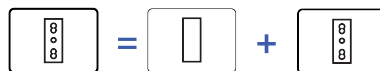

Example: cover plate + mechanism