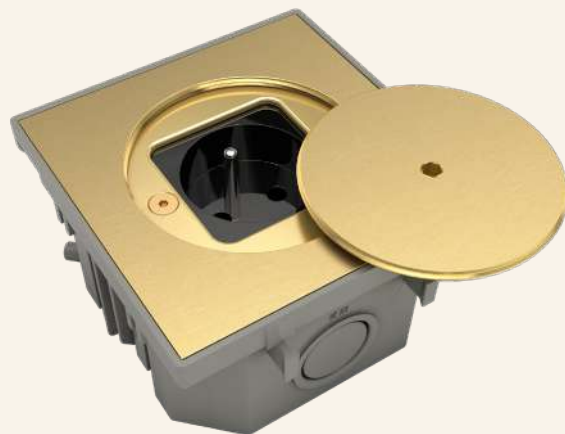

2P+T FRANCO-BELGIAN SOCKET -
BFC112/1