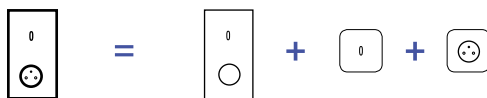

Example: cover plate + mechanism