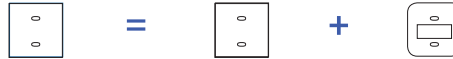

KNX MECHANISMS

A complete switch consists of a cover plate and a single mechanism for the functions required.

Example: cover plate + mechanism

Single mechanisms

For home automation cover plates

	Reference	RETAIL PRICE EX TAX
-302G KNX mechanism 2 PUSH buttons	087-302G	145,60 €
-304G KNX mechanism 4 PUSH buttons	087-304G	162,10 €
-306G KNX mechanism 6 PUSH buttons	087-306G	205,30 €
-312G KNX mechanism 2 PUSH buttons + 2 LED	087-312G	166,70 €
-314G KNX mechanism 4 PUSH buttons + 4 LED	087-314G	207,60 €
-316G KNX mechanism 6 PUSH buttons + 6 LED	087-316G	275,00 €
-322G KNX mechanism 2 PUSH buttons + 2 LED + infrared light	087-322G	182,10 €
-324G KNX mechanism 4 PUSH buttons + 4 LED + infrared light	087-324G	227,40 €
-642G Mechanism KNX motion detector 1,1m white	087-642G	374,90 €
-643G Mechanism KNX motion detector 2,2m white	087-643G	449,90 €
-652G Mechanism KNX motion detector 1,1m black	087-652G	374,90 €
-653G Mechanism KNX motion detector 2,2m black	087-653G	449,90 €
-331G Mechanism KNX thermostat black	087-331G	546,30 €