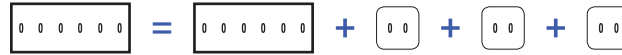

CONFIDENCE COLLECTION ▪ COVER PLATES WITH TOGGLES

TRIPLE HORIZONTAL COVER PLATES

A complete switch consists of a cover plate and single mechanisms for the functions required.

Example: cover plate + mechanism

Triple horizontal cover plates

Triple cover plate dimensions:
222x80x5mm