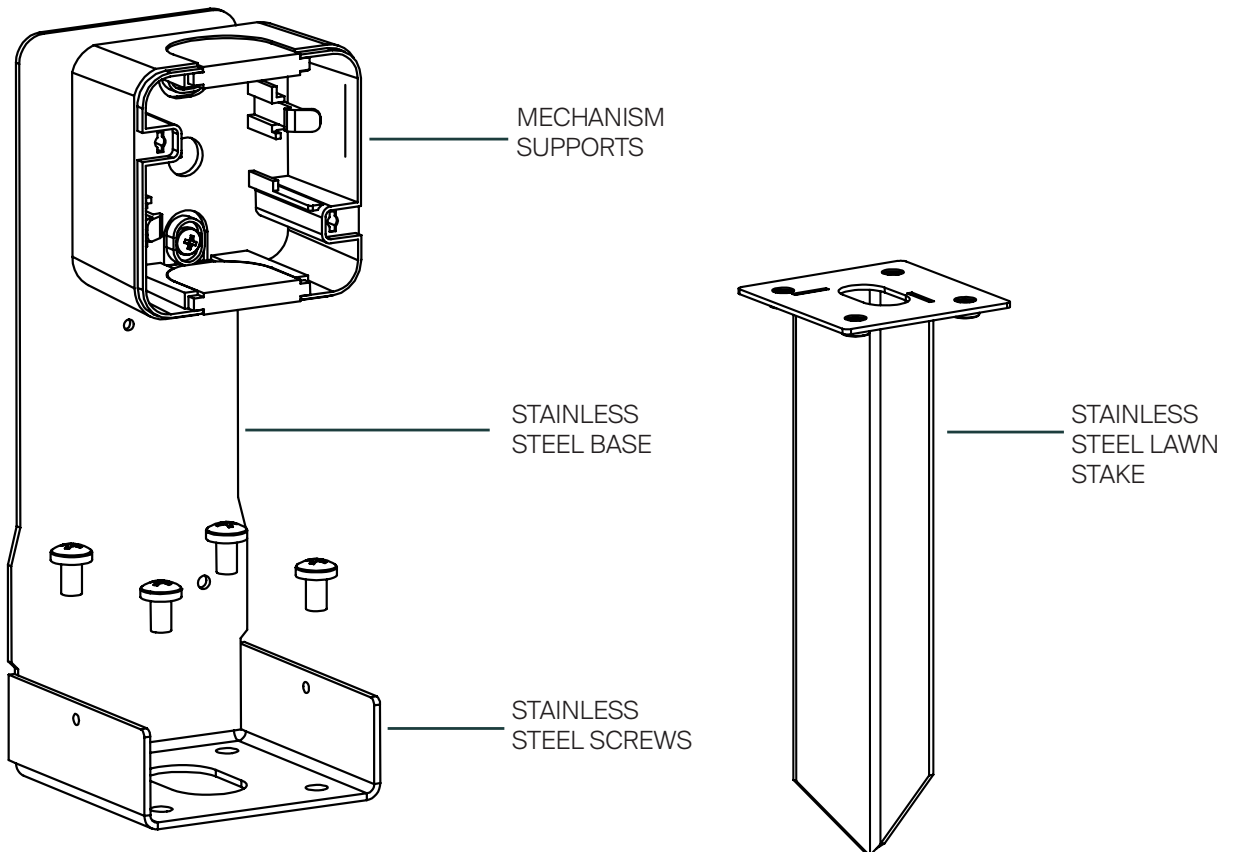

BUBOX BY MODELEC · GARDEN BOLLARDS

PROTECTION RATINGS

Socket protection

IP55

Shock resistance

IK08

B.1

B.2

B.3

B.4