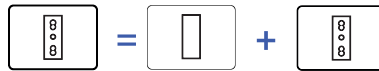

A complete switch consists of a cover plate and the corresponding 3 modules mechanism for the functions required.

Example : cover plate + mechanism

3 modules cover plates

3 modules cover plate dimensions:
115x80x5mm