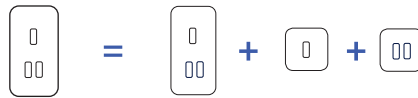

Example : cover plate + mechanism