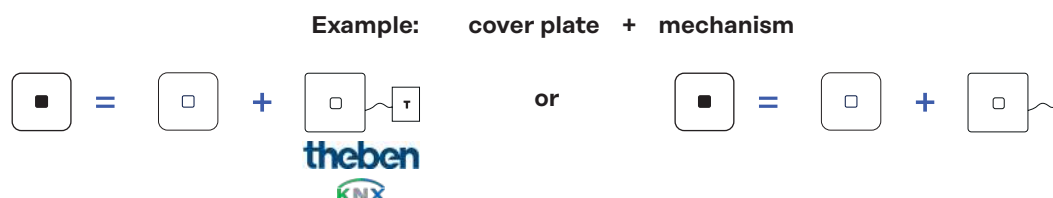

■ THE SEMI-INTEGRATED FLAT-BUTTON SOLUTION

It features a **MODELEC** mechanism equipped with full-material buttons compatible with very low voltage. These mechanisms are available in two versions: with a pre-wired THEBEN input module (including the **KNX** protocol, the industry standard in home automation), or to be paired with the module of your choice.

These mechanisms are easy to install and connect to your electrical system. A wide range of possibilities is available to you: up to **5 controls on a single mechanism (i.e., 15 functions)** and the option to add indicator lights (5V LEDs).

Full-material plates and flat buttons can be engraved.

Our flat buttons for home automation can be combined with other functions on a multi-function plate.

APPLICATIONS

ON/OFF SWITCH

DIMMING

MANAGING OPENINGS

HOME AUTOMATION SCENARIO