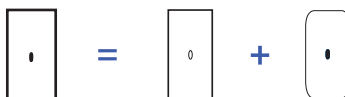

FASCINATION COLLECTION ▪ COVER PLATES WITH TOGGLES

■ SPECIAL DOUBLE VERTICAL COVER PLATES

Some double cover plates are not compatible with two single mechanisms : special cover plates*.

Example: cover plate + mechanism

*The table summaries special double vertical cover plates.

Special double vertical cover plates

Double cover plate dimensions:
80x151x5mm

		AUBE	AURA	HALO	NOX	JADE	OMBRE	COSLAN	ONDE	ATLAS	FAUVE
		450	451	452	453	434	439	430	432	433	435
	Recommended toggle color	GILT	GILT	GILT	BLACK	BLACK	BLACK	GILT	GILT	GILT	GILT
151-	Cover plate 1 oblong slot*	151-450M	151-451M	151-452M	151-453M	151-434M	151-439M	151-430M	151-432M	151-433M	151-435M
153-	Cover plate 3 oblong slots*	153-450M	153-451M	153-452M	153-453M	153-434M	153-439M	153-430M	153-432M	153-433M	153-435M
157-	Cover plate 5 oblong slots*	157-450M	157-451M	157-452M	157-453M	157-434M	157-439M	157-430M	157-432M	157-433M	157-435M
156-	Cover plate 6 oblong slots*	156-450M	156-451M	156-452M	156-453M	156-434M	156-439M	156-430M	156-432M	156-433M	156-435M
RETAIL PRICE EX TAX		204,80 €	204,80 €	239,40 €	239,40 €	245,10 €	345,40 €	313,20 €	313,20 €	313,20 €	313,20 €

F.1

F.2

F.3

F.4

F.5

Cover plates available with visible screws at the same price: remove the M from the reference (ex : 152-430).