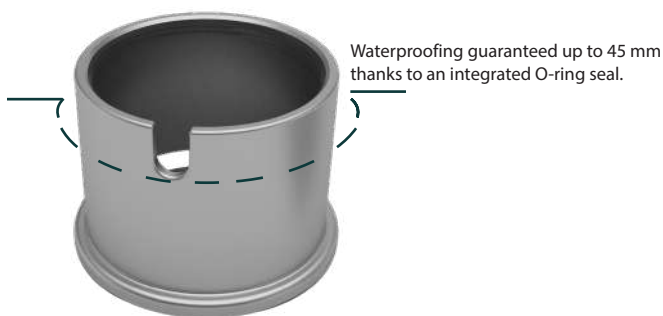

BUBOX BY MODELEC • BUBOX FLOORBOXES

KIT AND ACCESSORIES FOR EQUIPPED WATERTIGHT FLOORBOXES

BUBOX CLASSIC AND BUBOX LINE

AQUASTOP - BUBOX CLASSIC AND BUBOX LINE

Aquastop dimensions:
Ø84,5x63 mm

Natural anodized aluminium /90	Natural champagne aluminium /91	Brushed 316L stainless steel /2

BFK107-		Aquastop Protects against splashes and dust even when the socket is connected.	BFK107/90	BFK107/91	BFK107/2
RETAIL PRICE EXT TAX			89,80 €	89,80 €	130,80 €

Leveling plate and concrete kit - BUBOX CLASSIC AND BUBOX LINE

References

BFK118-		Polystyrene block Dimensions: 180x180x100 mm			BFK118
BFK119-		Leveling plate for all types of installations: joists, parquet, raised floors with cement screed, etc. For a perfectly flush installation of your floor sockets			BFK119
RETAIL PRICE EXT TAX			9,20 €		
BFK120-		Concrete kit for concrete block-out (Polystyrene block 180x180x100 mm + leveling plate)			BFK120
RETAIL PRICE EXT TAX			28,60 €		

FINE ABRASIVE SPONGE (220 GRIT)

Light surface maintenance of BUBOX stainless steel and brass covers.
WARNING: Not suitable for ceramic versions.

References

BFP220-		220-grit abrasive sponge For light surface maintenance of BUBOX stainless steel and brass lids	BPF220
RETAIL PRICE EXT TAX		5,00 €	

BRUSHED 316L STAINLESS STEEL AQUASTOP BUBOX CLASSIC BUBOX LINE

IP20

IP67