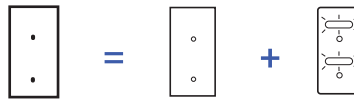

Example: cover plate + mechanism