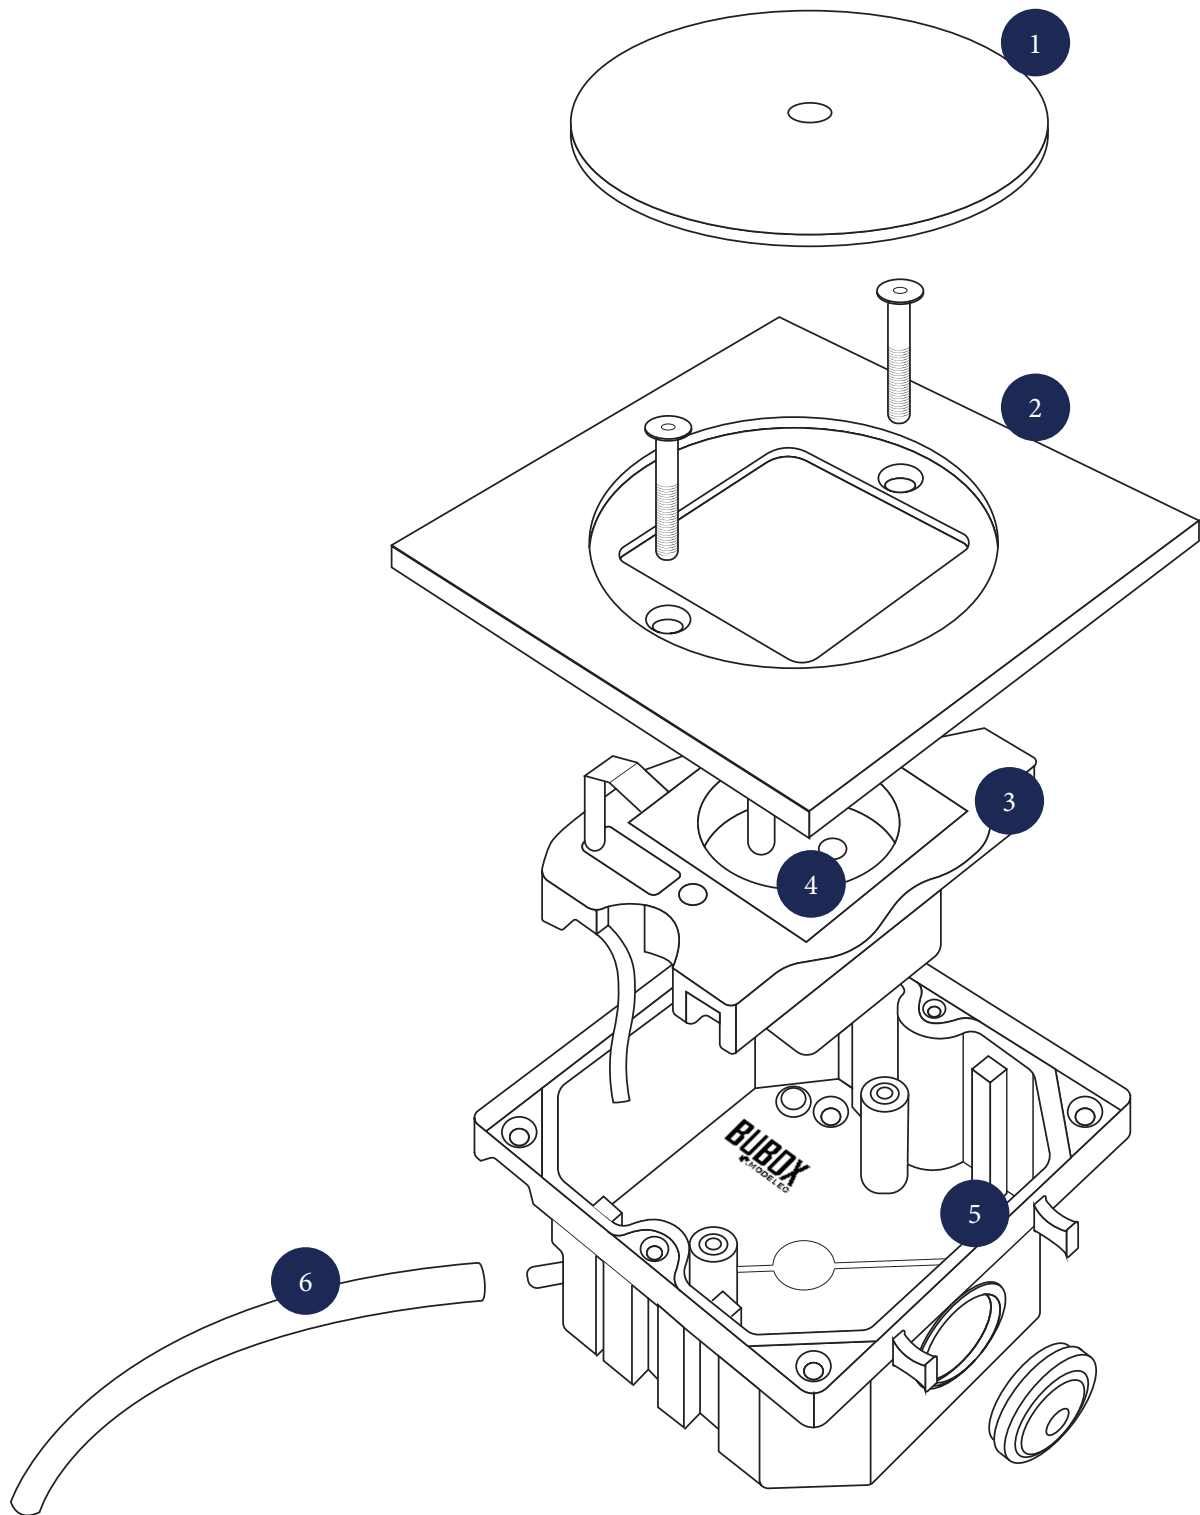

THE BUBOX QUALITY WITH EVERY DETAIL

1 Screw-on lid
With 2 opening options

2 Cover
Integrated seal

3 Mechanism support
Automatic grounding

4 Mechanism
Mechanism dim : 45x45mm

5 Floor box
Flush-mounted box

6 Included anti-condensation drain
Enhanced safety and product longevity

- B.1
- B.2
- B.3
- B.4