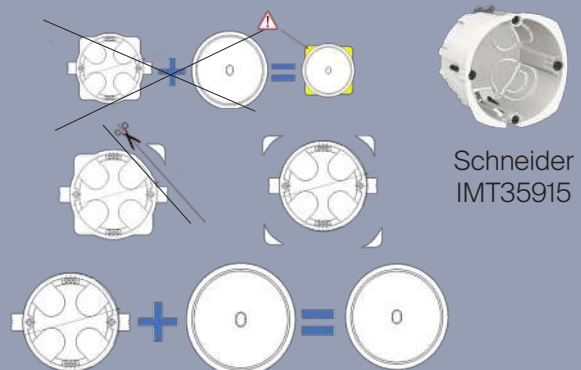

Plate mounting: magnetised

Connection: our plates are mounted without earth connection

IMPORTANT

Iris by MODELEC collection

Please note, cut off the lugs on the box:

Schneider
IMT35915

IRIS HORIZON COLLECTION ▸ FORMATS AND FINISHES