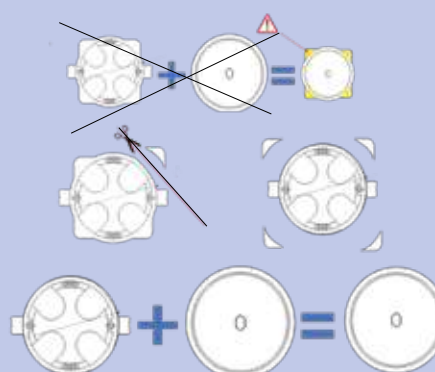

Dimensions of cover plates

Create your compositions on our online configurator
www.my.modelec.com

Details p. 400

Function codes

B1

Two-way
Push-toggle
Cross switch

B2

Double
Two-way
Push-toggle
Cross switch
roller shutter

R1

Socket
2P+E

K1

Schuko
socket

M1

RJ45
HP
HDMI

U1

USB
charger
A+A
A+C
C+C

C3

TV/FM/SAT

SC

Cable
outlet

C1

TV

Fixing - Mounting

IMPORTANT

Please note, cut off the lugs on the box :

Recommendations:

Please note, only use the circular mechanisms from the Iris Collection.
For easier fitting, please use the standard flushMount boxes 68 mm diameter and 50 mm deep.

Mounting: flushMount

Cover plate mounting: clips

Connection: our cover plates are mounted without earth connection