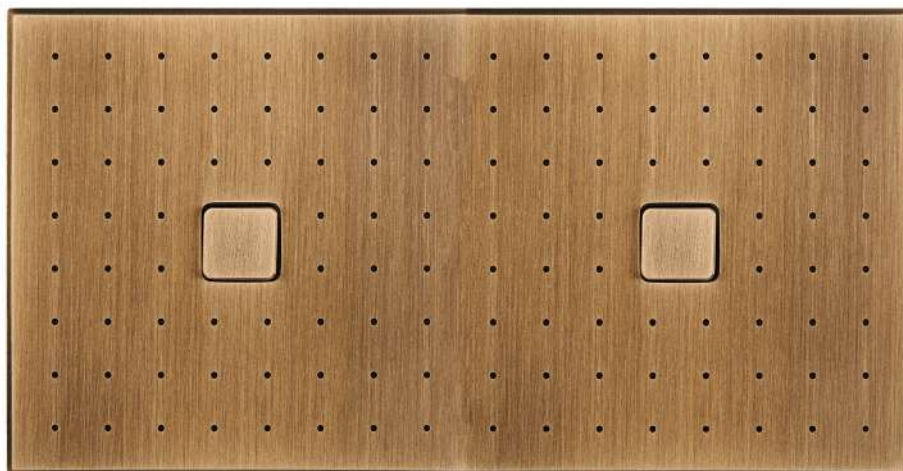

EMPREINTES COLLECTION ▪ COVER PLATES WITH FLAT BUTTONS

POINT

DOUBLE HORIZONTAL COVER PLATES - POINT - E4

A complete switch consists of a cover plate and single mechanisms for the functions required.

Example: cover plate + mechanism

Double horizontal cover plates - Point

Double cover plate dimensions:
151x80x5mm