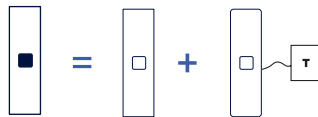

Example: cover plate + mechanism