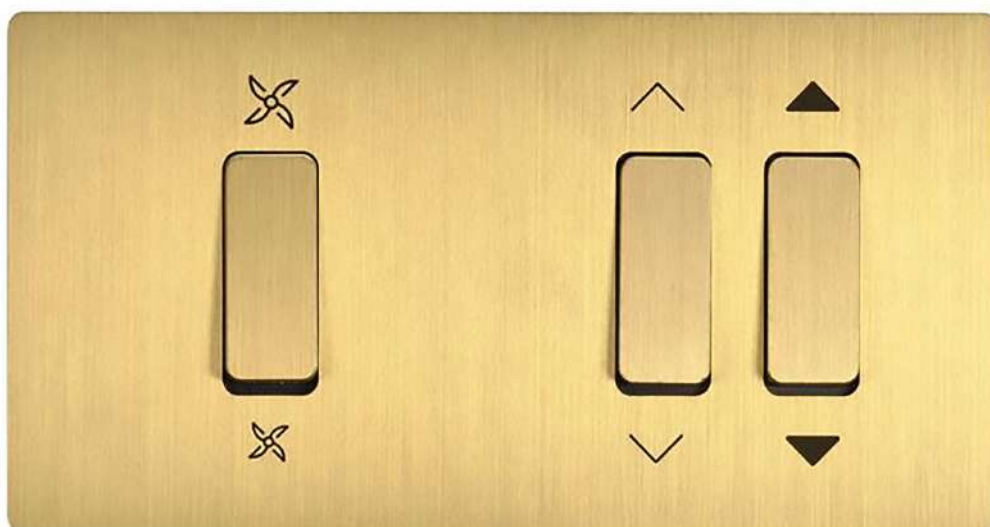

■ A DISTINCTIVE STYLE

An engraving service is available to personalise your plates or integrate specific signage to your project.

RETAIL PRICE EX TAX

MOD	GRAVLASERS1	GRAV LASER - SYMBOL SIZE 1	Size 2 mm to 7 mm	12,80 €
MOD	GRAVLASERS2	GRAV LASER - SYMBOL SIZE 2	Size 8 mm to 11 mm	25,60 €
MOD	GRAVLASERT1	GRAV LASER - TEXT SIZE 1	Size 2 mm to 7 mm	12,80 €
MOD	GRAVLASERT2	GRAV LASER - TEXT SIZE 2	Size 8 mm to 11 mm	25,60 €
MOD	GRAVLASER11	GRAV LASER - PICTURE SIZE 1	Size 0 to 100 mm²	25,60 €
MOD	GRAVLASER12	GRAV LASER - PICTURE SIZE 2	Size 100 to 300 mm²	46,80 €
MOD	GRAVLASER13	GRAV LASER - PICTURE SIZE 3	Size 300 to 500 mm²	89,20 €
MOD	GRAVLASER14	GRAV LASER - PICTURE SIZE 4	Size 500 to 1000 mm²	131,70 €
MOD	GRAVLASER15	GRAV LASER - PICTURE SIZE 5	Size 1000 to 2000 mm²	174,10 €
MOD	GRAVLASER16	GRAV LASER - PICTURE SIZE 6	Size 2000 to 4000 mm²	269,60 €

*The black engravings on black facades are barely visible.