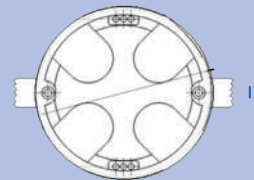

DIMENSIONS OF COVER PLATE

Diameter 67mm

FIXING - MOUNTING

Recommendations:

Please note, only use the circular mechanisms from the Impatience Collection.

For easier fitting, please use the flush-mount boxes 54 mm in diameter and 40 mm deep (BATIBOX ref: 89304).

IMPORTANT:

- **Mounting:** flush-mount or surface-mount, cover plate to screw
- **Installation:** indoor or under covered space only
- **Connection:** in low voltage up to 30V maximum