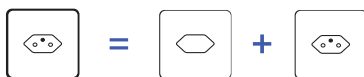

Example: cover plate + mechanism