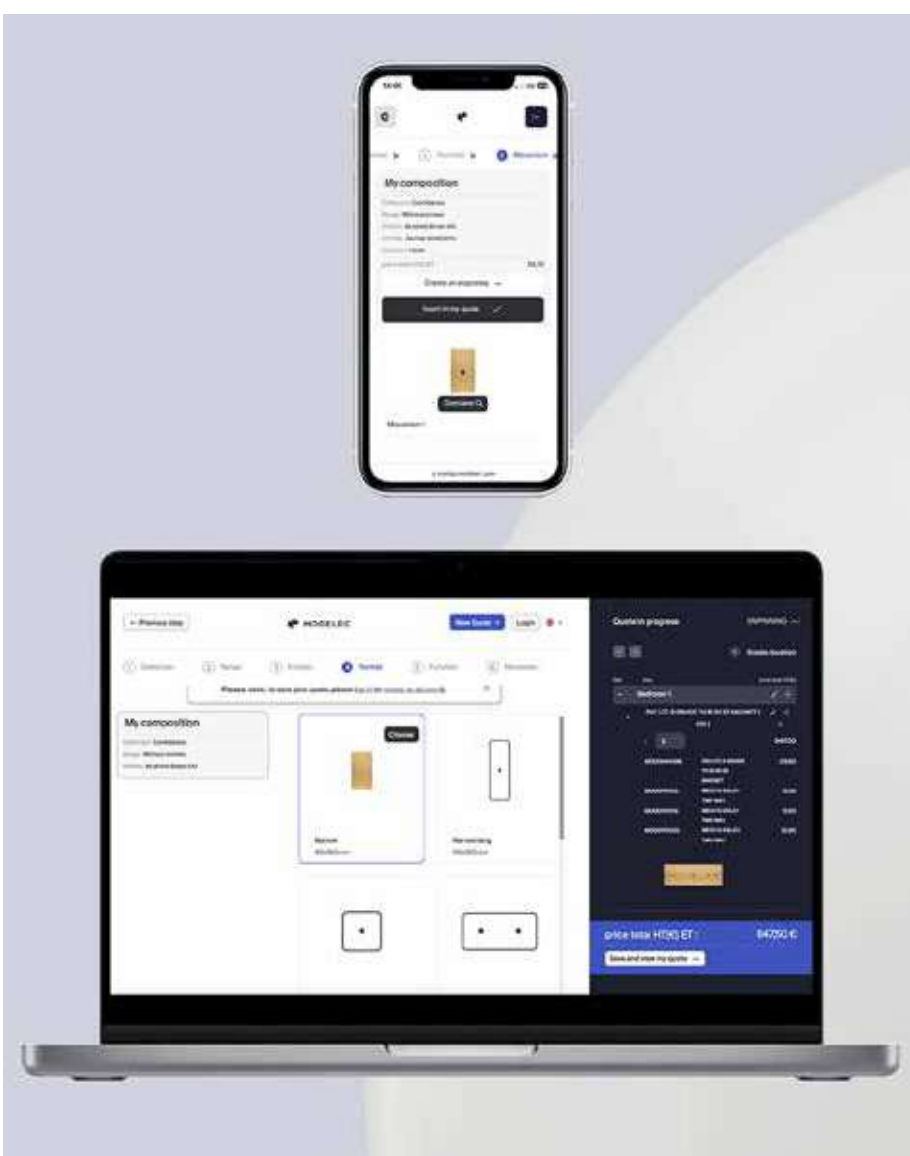

MODELEC ■ OUR CONFIGURATOR

■ CONFIGURE YOUR ELECTRICAL EQUIPMENT IN JUST A FEW CLICKS

Our **online configurator** has been specifically designed to help you **easily create** your electrical setup according to your needs. In just 6 steps, **customize** your products, **choose your finishes**, and **build your project** with complete simplicity. Access the tool at **config.modelec.com**, **instantly get a free, no-obligation quote**, then finalize your project with our network of premium retailers.