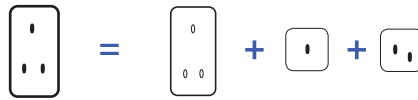

Example: cover plate + mechanism