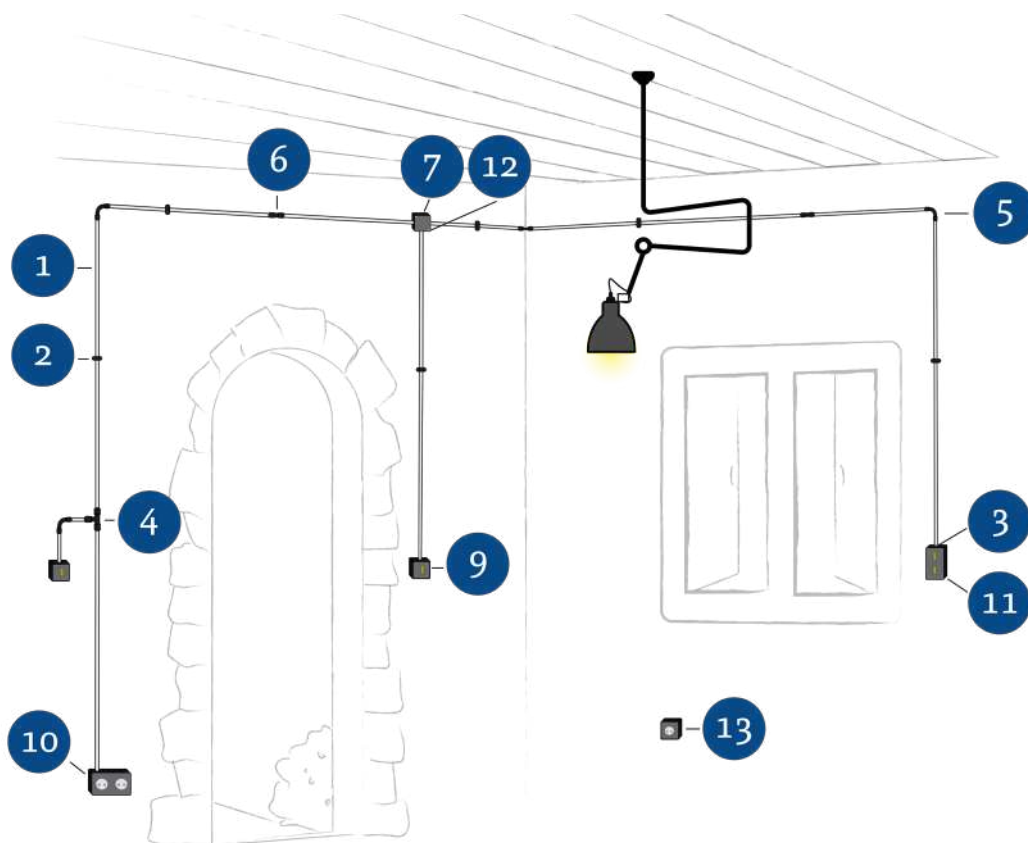

M COLLECTION ▪ WALL BOXES RANGE

ACCESSORIES - TUBULAR ELEMENTS

A complete wall box device consists of a wall box, a mechanism, a corresponding cover plate and accessories for tube mounting.

M - Wall boxes

Accessories - tubular elements

		White 521	Black 522	RETAIL PRICE EX TAX
1	541- Tube Ø16 150 cm	541-521	541-522	28,50 €
	542- Tube Ø20 150 cm	542-521	542-522	31,60 €
2	554- Tube-support Ø16mm	554-521	554-522	5,00 €
	555- Tube-support Ø20mm	555-521	555-522	5,10 €
3	558- Junction ring Ø16mm	558-521	558-522	1,70 €
	559- Junction ring Ø20mm	559-521	559-522	1,70 €
4	552- Tee Ø16mm	552-521	552-522	5,80 €
	553- Tee Ø20mm	553-521	553-522	6,00 €

M - Wall boxes

Accessories - tubular elements

		White 521	Black 522	RETAIL PRICE EX TAX
5	550- Tube bend Ø16mm	550-521	550-522	5,30 €
	551- Tube bend Ø20cm	551-521	551-522	5,40 €
6	556- Fitting tube Ø16mm	556-521	556-522	2,10€
	557- Fitting tube Ø20mm	557-521	557-522	2,10€