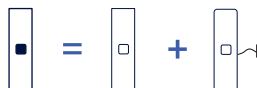

Example: cover plate + mechanism

Square flat button mechanisms for long narrow cover plates

	Noir Mat	Brushed Brass	Brushed Steel	Matt White	Gun Metal	Mirror Chrome	Old Bronze	Satin Nickel	Satin Brass	Mirror Gold	Satin Copper	White Enamel	RETAIL PRICE EX TAX
	408	410	412	413	414	415	417	418	419	421	423	424	
-690G  Mechanism 1 square flat button	076-690G408	076-690G410	076-690G412	076-690G413	076-690G414	076-690G415	076-690G417	076-690G418	076-690G419	076-690G421	076-690G423	076-690G424	36,10 €
-691G  Mechanism 2 square flat buttons	076-691G408	076-691G410	076-691G412	076-691G413	076-691G414	076-691G415	076-691G417	076-691G418	076-691G419	076-691G421	076-691G423	076-691G424	69,70 €
-692G  Mechanism 3 square flat buttons	076-692G408	076-692G410	076-692G412	076-692G413	076-692G414	076-692G415	076-692G417	076-692G418	076-692G419	076-692G421	076-692G423	076-692G424	99,40 €