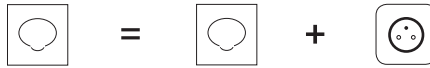

Example: cover plate + mechanism