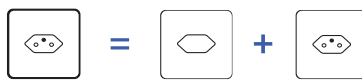

Example: cover plate + mechanism