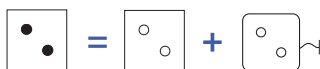

SQUARE FLAT BUTTON LOW VOLTAGE MECHANISMS FOR SINGLE PLATES

A complete switch consists of a cover plate and a single mechanism for the functions required.

Example: cover plate + mechanism

Square flat button mechanisms

	NOIR MAT Button 408	BRUSHED BRASS Button 410	BRUSHED STEEL Button 412	MATT WHITE Button 413	GUN METAL Button 414	MIRROR CHROME Button 415	OLD BRONZE Button 417	SATIN NICKEL Button 418	SATIN BRASS Button 419	MIRROR GOLD Button 421	SATIN COPPER Button 423	WHITE ENAMEL Button 424	RETAIL PRICE EX TAX
-668G Mechanism 1 square flat button	076-668G408	076-668G410	076-668G412	076-668G413	076-668G414	076-668G415	076-668G417	076-668G418	076-668G419	076-668G421	076-668G423	076-668G424	36,10 €
-669G Mechanism 2 square flat buttons	076-669G408	076-669G410	076-669G412	076-669G413	076-669G414	076-669G415	076-669G417	076-669G418	076-669G419	076-669G421	076-669G423	076-669G424	69,70 €
-670G Mechanism 3 square flat buttons	076-670G408	076-670G410	076-670G412	076-670G413	076-670G414	076-670G415	076-670G417	076-670G418	076-670G419	076-670G421	076-670G423	076-670G424	99,40 €
-677G Mechanism 3 square flat buttons L-shaped	076-677G408	076-677G410	076-677G412	076-677G413	076-677G414	076-677G415	076-677G417	076-677G418	076-677G419	076-677G421	076-677G423	076-677G424	99,40 €
-671G Mechanism 4 square flat buttons	076-671G408	076-671G410	076-671G412	076-671G413	076-671G414	076-671G415	076-671G417	076-671G418	076-671G419	076-671G421	076-671G423	076-671G424	130,00 €
-672G Mechanism 5 square flat buttons	076-672G408	076-672G410	076-672G412	076-672G413	076-672G414	076-672G415	076-672G417	076-672G418	076-672G419	076-672G421	076-672G423	076-672G424	162,80 €

Square flat button mechanisms with LED