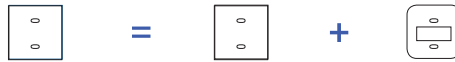

Example: cover plate + mechanism