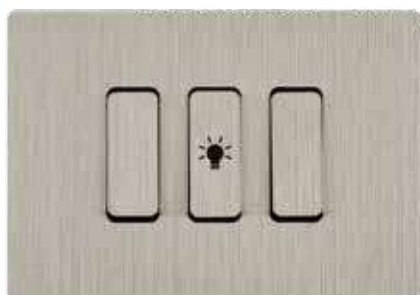

To discover the full range of our 3 module cover plates, visit our website in the Documentation section.