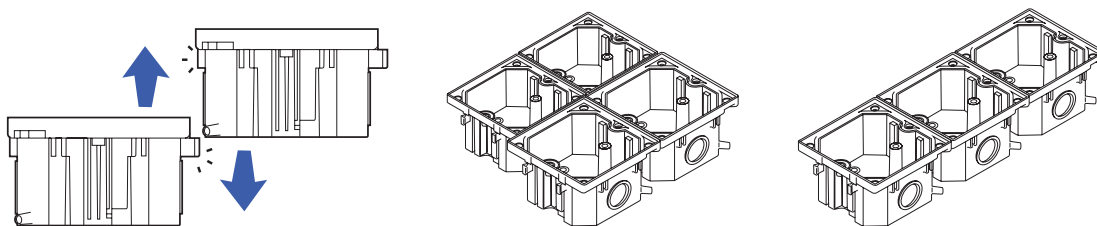

⚠ The box must be installed with the **BUBOX CLASSIC** watertight floorbox.
(ref : BFC1XX/X)

Possibility to assemble multiple flush-mounted boxes using tenon-and-mortise joints.
Dimensions of a 4-box unit: 200 x 200 mm.