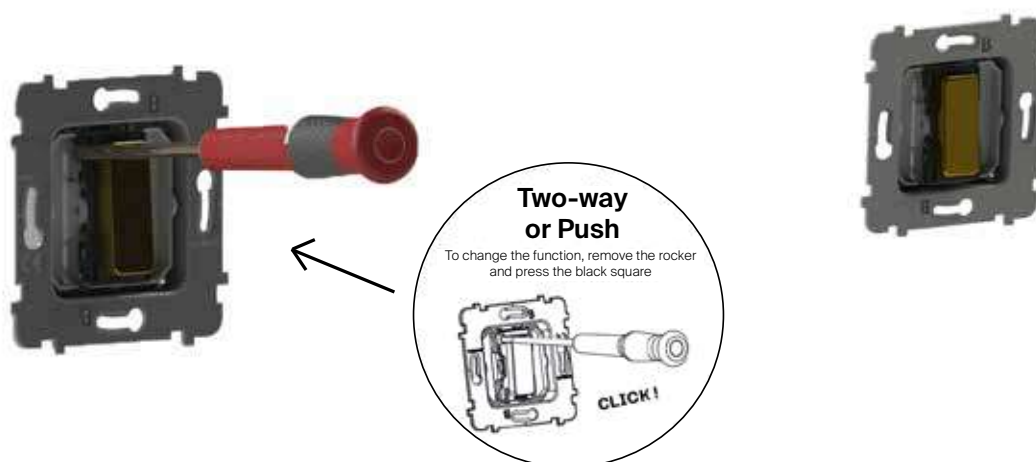

■ MAINTENANCE

To clean your MODELEC equipment, use a soft cloth without products.

■ MECHANISMS FIXATION

MODELEC switchgear only has a screw fixing method on the flushMounted boxes.

Our mechanisms are not equipped with claws.

Standard NF C15-100 amendment 5.

Fixing control gear for lighting and socket outlet, Art. 10.1.3.9:

«Claw fixing of all equipment in the flushMounted boxes is prohibited.

However, during renovation if the existing boxes cannot be replaced in order to accommodate a fixing of the screw devices, it is permitted to occasionally use claw devices."