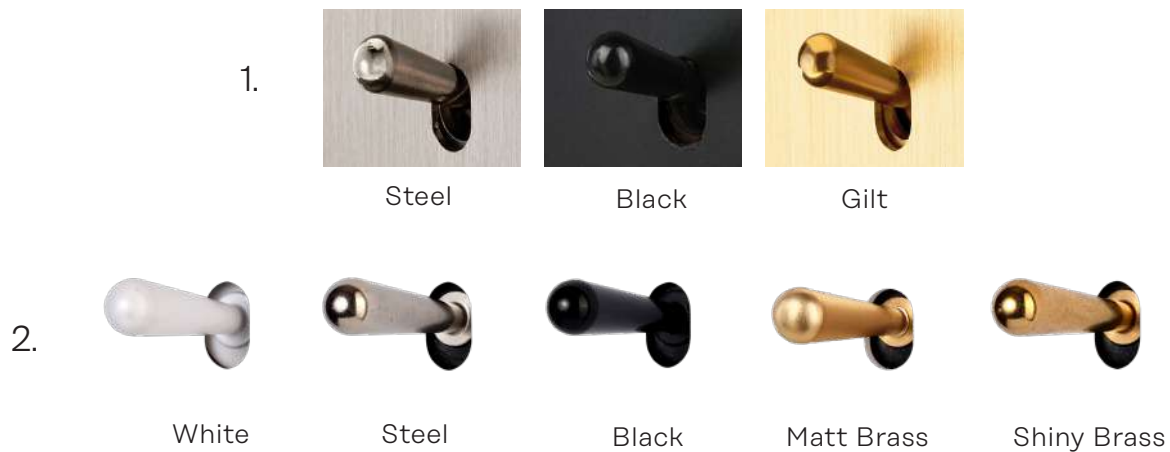

BRASS TOGGLE FINISHES

Available with reinforced mechanisms (1) or automatic connection (2).