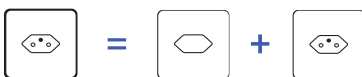

Example: cover plate + mechanism