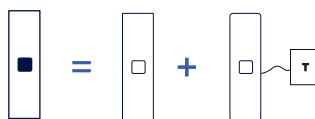

Example: cover plate + mechanism