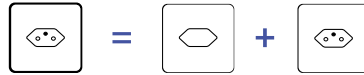

Example: cover plate + mechanism