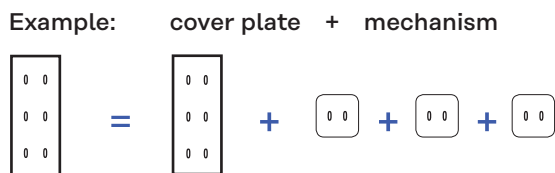

FASCINATION COLLECTION ▪ COVER PLATES WITH TOGGLES

TRIPLE VERTICAL COVER PLATES

A complete switch consists of a cover plate and the single mechanisms for the functions required.

Triple vertical cover plates

Triple cover plate dimensions:
80x222x5mm

		AUBE	AURA	HALO	NOX	JADE	OMBRE	COSLAN	ONDE	ATLAS	FAUVE
		450	451	452	453	434	439	430	432	433	435
	Recommended toggle color	GILT	GILT	GILT	BLACK	BLACK	BLACK	GILT	GILT	GILT	GILT
384-	Cover plate 1 socket 2P+E + 1 MEDIA slot + 1 double USB charger slot	384-450M	384-451M	384-452M	384-453M	384-434M	384-439M	384-430M	384-432M	384-433M	384-435M
385-	Cover plate 1 socket 2P+E + 1 double USB charger slot + 1 MEDIA slot	385-450M	385-451M	385-452M	385-453M	385-434M	385-439M	385-430M	385-432M	385-433M	385-435M
386-	Cover plate 1 socket 2P+E + 1 double USB charger slot + 2 MEDIA slots	386-450M	386-451M	386-452M	386-453M	386-434M	386-439M	386-430M	386-432M	386-433M	386-435M
387-	Cover plate 2 sockets 2P+E + 1 double USB charger slot	387-450M	387-451M	387-452M	387-453M	387-434M	387-439M	387-430M	387-432M	387-433M	387-435M
381-	Cover plate 1 MEDIA slot + 1 MEDIA slot + 1 double USB charger slot	381-450M	381-451M	381-452M	381-453M	381-434M	381-439M	381-430M	381-432M	381-433M	381-435M
371-	Cover plate 1 MEDIA slot + 1 MEDIA slot + 2 MEDIA slots	371-450M	371-451M	371-452M	371-453M	371-434M	371-439M	371-430M	371-432M	371-433M	371-435M
383-	Cover plate 2 MEDIA slots + 2 MEDIA slots + 2 MEDIA slots	383-450M	383-451M	383-452M	383-453M	383-434M	383-439M	383-430M	383-432M	383-433M	383-435M
	RETAIL PRICE EX TAX	285,00 €	285,00 €	308,00 €	308,00 €	314,30 €	420,20 €	374,40 €	374,40 €	374,40 €	374,40 €

F.1
F.2
F.3
F.4
F.5

Cover plates available with schuko sockets at the same price: add -K at the end of the reference (ex : 374-433M-K).

Cover plates available with visible screws at the same price: remove the M from the reference (ex : 370-433).