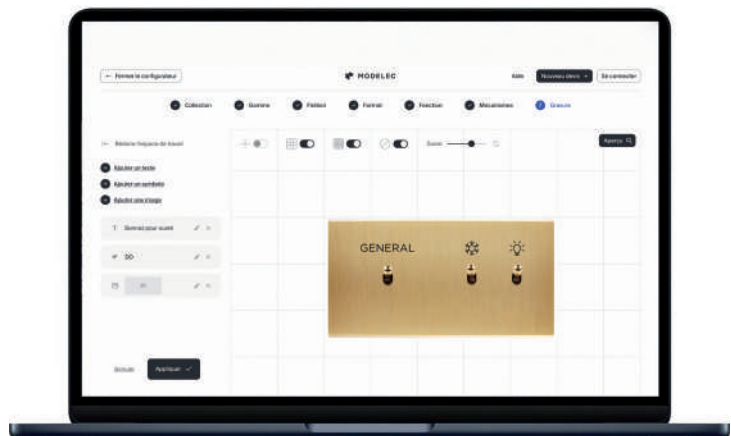

CONFIDENCE COLLECTION • ENGRAVING

A DISTINCTIVE STYLE

MODELEC offers an engraving service to **personalise your plates** or integrate specific signages to your project.

Logos, text, or custom pictograms: you can design your engravings with precision directly through our configurator. View your customisation, approve it, and then simply add it to your project.

Produced in our **workshop in France**, our **engravings guarantee precise, elegant, and durable results**. They can be achieved on the vast majority of plates from the **M, Confidence, Empreinte, and Fascination collections** (except for a few technical exceptions), as well as on full-material **flat buttons**.

For practical or aesthetic use, engraving allows you to clearly identify your controls while providing **an elegant and durable finish** that integrates perfectly with your **MODELEC** equipment.

C.1
C.2
C.3
C.4
C.5
C.6
C.7
C.8
C.9
C.10

AVAILABLE PERSONALISATION

IN BLACK OR BRASS

- Logos
- Text and numbering
- Functional pictograms
- Custom signage

QUICK AND EASY

Our Configurator is evolving to better assist you in bringing your projects to life, mostly for the integration of engravings.

- Upload your engraving file to our configurator
- Preview and confirm your engraving
- Add it to your project

CONFIGURATOR