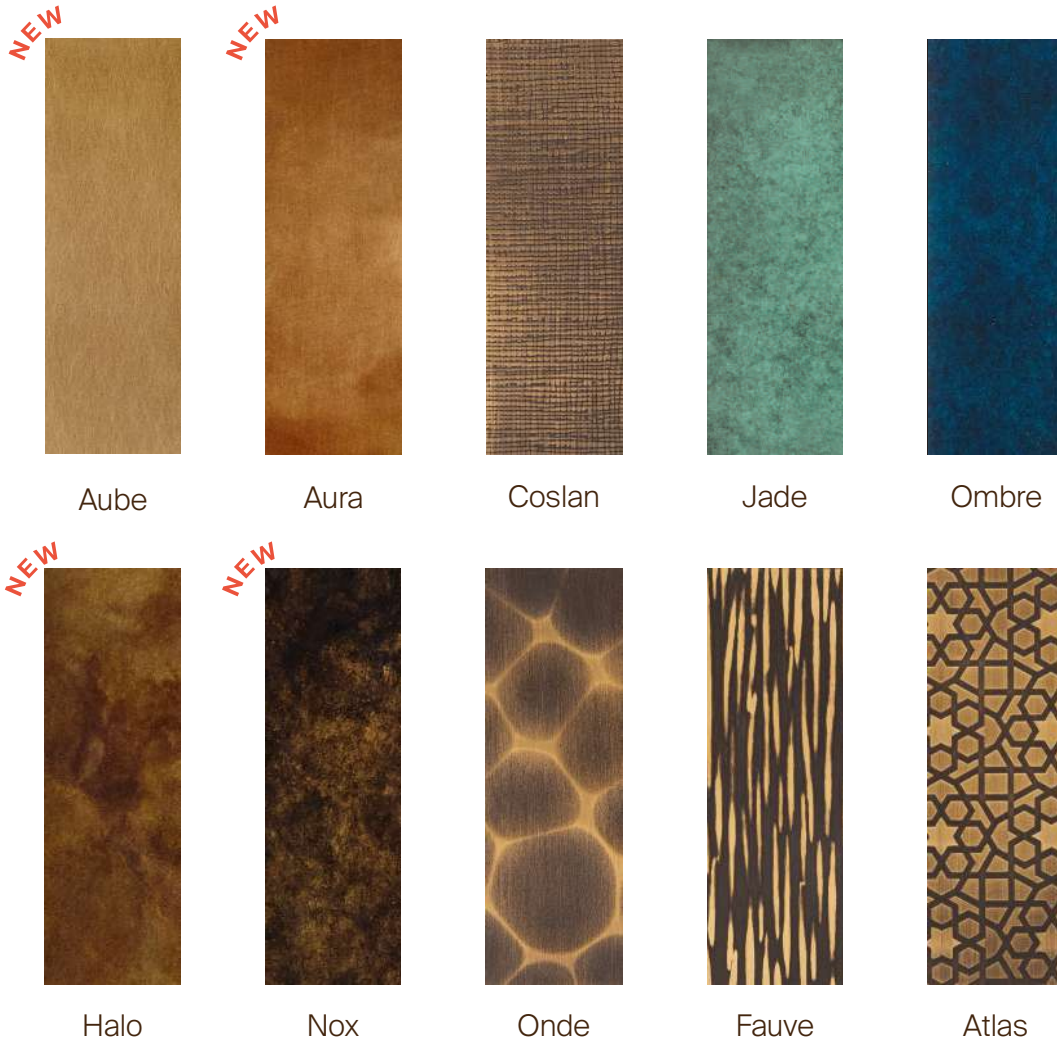

***Long narrow plates are available only with reinforced mechanisms**

Standard patterns, please ask us if you have other requirements

FASCINATION COLLECTION ■ FORMATS & FINISHES

COVER PLATE FINISHES

The Fascination Collection is available in 10 brass finishes for outstanding pieces.
Plates with screws or magnets.