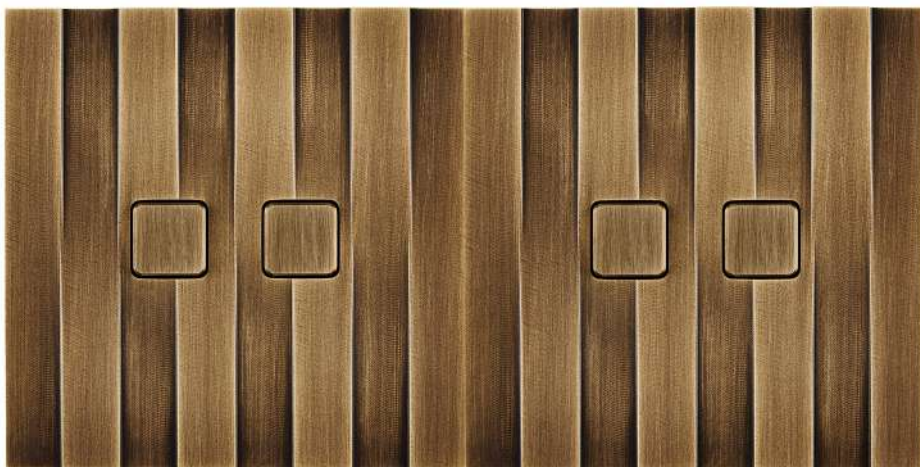

EMPREINTES COLLECTION ▪ COVER PLATES WITH FLAT BUTTONS

LIGNE

DOUBLE HORIZONTAL COVER PLATES - LIGNE - E5

A complete switch consists of a cover plate and single mechanisms for the functions required.

Example: cover plate + mechanism

Double horizontal cover plates - Ligne

Double cover plate dimensions:
151x80x6mm