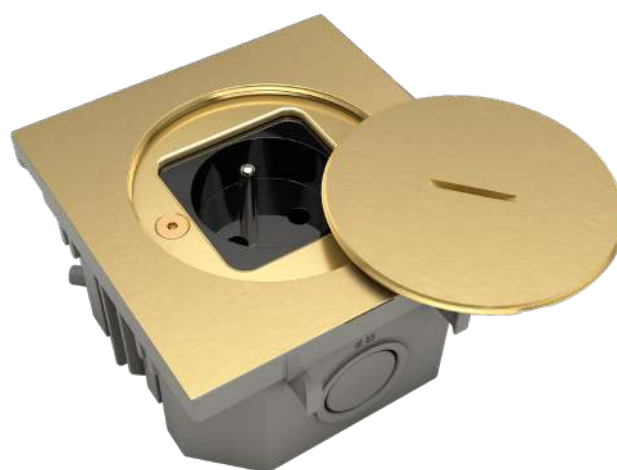

**BRUSHED RAW BRASS /1 -
WATERTIGHT FLOORBOX WITH STANDARD OPENING**

B.1
B.2
B.3
B.4