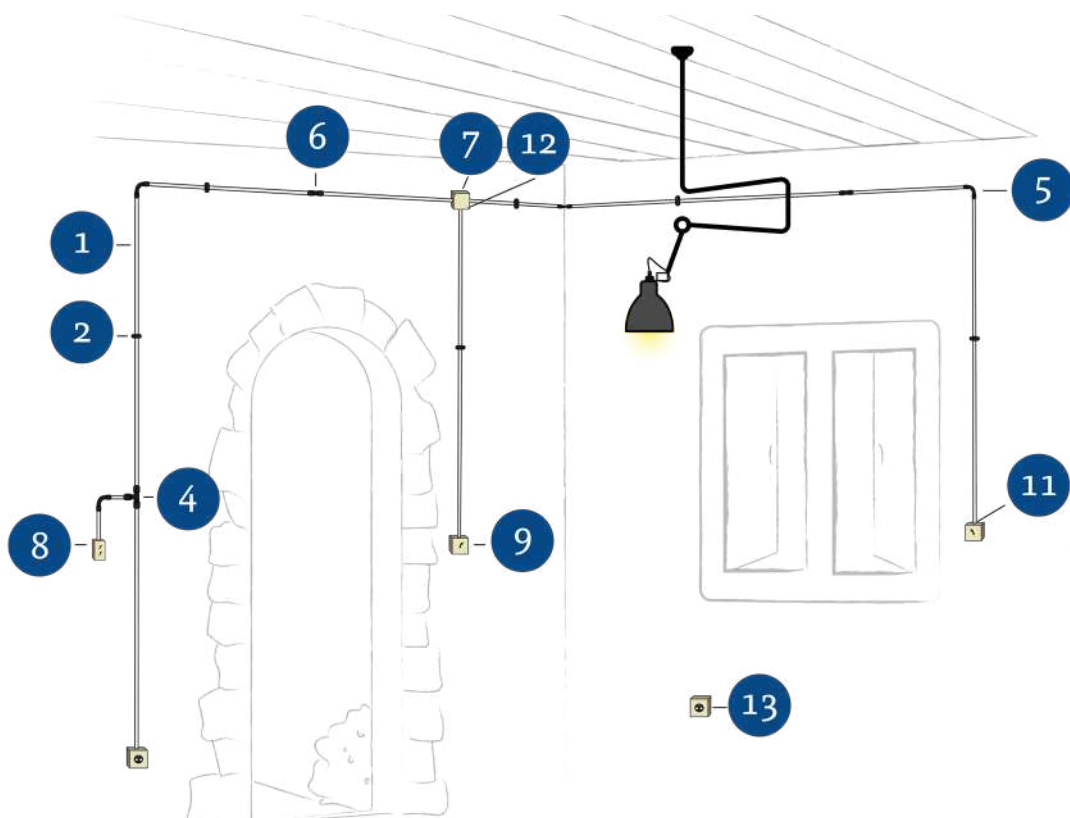

CONFIDENCE COLLECTION ▪ WALL BOX RANGE

WALL BOXES - ACCESSORIES - TUBULAR ELEMENTS

A complete wall box device consists of a wall box, a mechanism, a corresponding cover plate and accessories for tube mounting.

Confidence - Wall boxes

Accessories - tubular elements

			White 521	Black 522	RETAIL PRICE EX TAX
1	541-	Tube Ø16 150 cm	541-521	541-522	28,50 €
	542-	Tube Ø20 150 cm	542-521	542-522	31,60 €
2	554-	Tube-support Ø16mm	554-521	554-522	5,00 €
	555-	Tube-support Ø20mm	555-521	555-522	5,10 €
3	558-	Junction ring Ø16mm	558-521	558-522	1,70 €
	559-	Junction ring Ø20mm	559-521	559-522	1,70 €
	558E-	Junction ring Ø16mm for narrow wall boxes	558-521-E	558-522-E	1,70 €
	559E-	Junction ring Ø20mm for narrow wall boxes	559-521-E	559-522-E	1,70 €

			White 521	Black 522	RETAIL PRICE EX TAX
4	552-	Tee Ø16mm	552-521	552-522	5,80 €
	553-	Tee Ø20mm	553-521	553-522	6,00 €
5	550-	Tube bend Ø16mm	550-521	550-522	5,30 €
	551-	Tube bend Ø20cm	551-521	551-522	5,40 €
6	556-	Fitting tube Ø16mm	556-521	556-522	2,10 €
	557-	Fitting tube Ø20mm	557-521	557-522	2,10 €