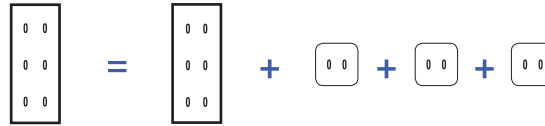

CONFIDENCE COLLECTION ▪ COVER PLATES WITH TOGGLES

TRIPLE VERTICAL COVER PLATES

A complete switch consists of a cover plate and single mechanisms for the functions required.

Example: cover plate + mechanism

Triple vertical cover plates

Triple cover plate dimensions:
80x222x5mm

		Matt Black	Brushed Brass	Brushed Steel	Matt White	Gun metal	Mirror Chrome	Old Bronze	Satin Nickel	Satin Brass	Mirror Gold	Satin Copper	White Enamel
		408	410	412	413	414	415	417	418	419	421	423	424
	Recommended toggle color	BLACK	GILT	STEEL	STEEL	STEEL	STEEL	GILT	STEEL	GILT	GILT	GILT	GILT
366-	Cover plate 1 oblong slot + 1 oblong slot + 1 socket 2P+E	366-408M	366-410M	366-412M	366-413M	366-414M	366-415M	366-417M	366-418M	366-419M	366-421M	366-423M	366-424M
358-	Cover plate 2 oblong slots + 1 double USB charger slot + 1 socket 2P+E	358-408M	358-410M	358-412M	358-413M	358-414M	358-415M	358-417M	358-418M	358-419M	358-421M	358-423M	358-424M
357-	Cover plate 1 oblong slot + 1 double USB charger slot + 1 socket 2P+E	357-408M	357-410M	357-412M	357-413M	357-414M	357-415M	357-417M	357-418M	357-419M	357-421M	357-423M	357-424M
383-	Cover plate 1 socket 2P+E + 1 double USB charger slot + TV/FM/SAT slots	383-408M	383-410M	383-412M	383-413M	383-414M	383-415M	383-417M	383-418M	383-419M	383-421M	383-423M	383-424M
384-	Cover plate 1 socket 2P+E + 1 MEDIA slot + 1 double USB charger slot	384-408M	384-410M	384-412M	384-413M	384-414M	384-415M	384-417M	384-418M	384-419M	384-421M	384-423M	384-424M
385-	Cover plate 1 socket 2P+E + 1 double USB charger slot + 1 MEDIA slot	385-408M	385-410M	385-412M	385-413M	385-414M	385-415M	385-417M	385-418M	385-419M	385-421M	385-423M	385-424M
386-	Cover plate 1 socket 2P+E + 1 double USB charger slot + 2 MEDIA slots	386-408M	386-410M	386-412M	386-413M	386-414M	386-415M	386-417M	386-418M	386-419M	386-421M	386-423M	386-424M
371-	Cover plate 1 MEDIA slot + 1 MEDIA slot + 2 MEDIA slots	371-408M	371-410M	371-412M	371-413M	371-414M	371-415M	371-417M	371-418M	371-419M	371-421M	371-423M	371-424M
RETAIL PRICE EX TAX		268,70 €	229,90 €	229,90 €	268,70 €	244,50 €	266,30 €	261,10 €	249,30 €	249,30 €	273,00 €	249,30 €	281,20 €