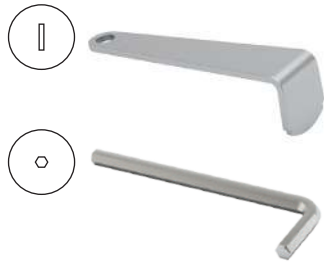

RETAIL PRICE EXT TAX

141,80 €

121,40 €

BUBOX BY MODELEC ▪ KITS AND ACCESSORIES

KIT AND ACCESSORIES FOR EQUIPPED WATERTIGHT FLOORBOX BUBOX CLASSIC BUBOX CLASSIC

OPENING KEYS
BUBOX CLASSIC

BRUSHED 316L STAINLESS STEEL TERRACE KIT
BUBOX CLASSIC