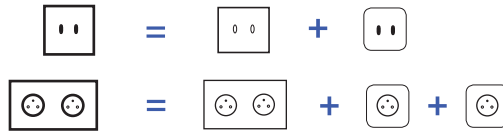

Example: cover plate + mechanism(s)