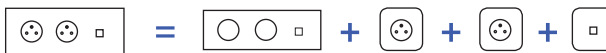

A complete switch consists of a cover plate and the single mechanisms for the functions required.

Example: cover plate + mechanism

Triple horizontal cover plates

Triple cover plate dimensions:
222x80x5mm