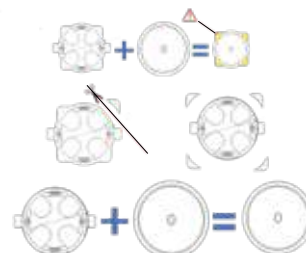

IMPORTANT

Iris by MODELEC Collection

Cut off the lugs on the flush-mount box or choose the reference down below: