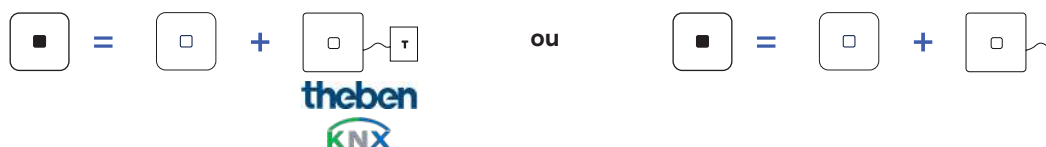

THE SEMI-INTEGRATED FLAT-BUTTON SOLUTION

It features a MODELEC mechanism and a **pre-wired THEBEN** input module.

It features a MODELEC mechanism equipped with full-material buttons compatible with very low voltage. These mechanisms are available in two versions: with a pre-wired THEBEN input module (including the KNX protocol, the industry standard in home automation), or to be paired with the module of your choice.

These mechanisms are easy to install and connect to your electrical system.

A wide range of possibilities is available to you: up to 5 controls on a single mechanism (i.e., 15 functions) and the option to add indicator lights (5V LEDs).

Full-material plates and flat buttons can be engraved.

Our flat buttons for home automation can be combined with other functions on a multi-function plate.

Example: cover plate + mechanism

APPLICATIONS

ON/OFF
SWITCH

DIMMING

MANAGING
OPENINGS

HOME AUTOMATION
SCENARIO