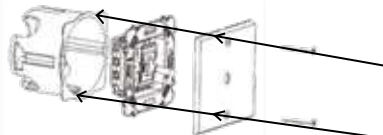

Fixing of the cover plate vertically