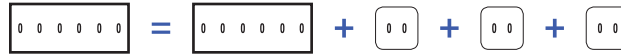

CONFIDENCE COLLECTION ▪ COVER PLATES WITH TOGGLES

TRIPLE HORIZONTAL COVER PLATES

A complete switch consists of a cover plate and single mechanisms for the functions required.

Example: cover plate + mechanism

Triple horizontal cover plates

Triple cover plate dimensions:
222x80x5mm

		Matt Black	Brushed Brass	Brushed Steel	Matt White	Gun metal	Mirror Chrome	Old Bronze	Satin Nickel	Satin Brass	Mirror Gold	Satin Copper	White Enamel
		408	410	412	413	414	415	417	418	419	421	423	424
	Recommended toggle color	BLACK	GILT	STEEL	STEEL	STEEL	STEEL	GILT	STEEL	GILT	GILT	GILT	GILT
320-	Cover plate 3 MEDIA slots	320-408M	320-410M	320-412M	320-413M	320-414M	320-415M	320-417M	320-418M	320-419M	320-421M	320-423M	320-424M
330-	Cover plate 2 MEDIA slots + 1 double USB charger slot	330-408M	330-410M	330-412M	330-413M	330-414M	330-415M	330-417M	330-418M	330-419M	330-421M	330-423M	330-424M
331-	Cover plate 1 double USB charger slot + 1 MEDIA slot + 1 MEDIA slot	331-408M	331-410M	331-412M	331-413M	331-414M	331-415M	331-417M	331-418M	331-419M	331-421M	331-423M	331-424M
301-	Cover plate 1 MEDIA slot + 2 sockets 2P+E	301-408M	301-410M	301-412M	301-413M	301-414M	301-415M	301-417M	301-418M	301-419M	301-421M	301-423M	301-424M
324-	Cover plate 1 socket 2P+E + 1 MEDIA slot + TV/FM/SAT slots	324-408M	324-410M	324-412M	324-413M	324-414M	324-415M	324-417M	324-418M	324-419M	324-421M	324-423M	324-424M
333-	Cover plate 1 socket 2P+E + 1 double USB charger slot + TV/FM/SAT slots	333-408M	333-410M	333-412M	333-413M	333-414M	333-415M	333-417M	333-418M	333-419M	333-421M	333-423M	333-424M
326-	Cover plate 1 socket 2P+E + 1 MEDIA slot + 1 MEDIA slot	326-408M	326-410M	326-412M	326-413M	326-414M	326-415M	326-417M	326-418M	326-419M	326-421M	326-423M	326-424M
334-	Cover plate 1 socket 2P+E + 1 MEDIA slot + 1 double USB charger slot	334-408M	334-410M	334-412M	334-413M	334-414M	334-415M	334-417M	334-418M	334-419M	334-421M	334-423M	334-424M
335-	Cover plate 1 socket 2P+E + 1 double USB charger slot + 1 MEDIA slot	335-408M	335-410M	335-412M	335-413M	335-414M	335-415M	335-417M	335-418M	335-419M	335-421M	335-423M	335-424M
RETAIL PRICE EX TAX		268,70 €	229,90 €	229,90 €	268,70 €	244,50 €	266,30 €	261,10 €	249,30 €	249,30 €	273,00 €	249,30 €	281,20 €
310-CL	Cover plate triple socket with flap 2P+E	310-408M-CL	310-410M-CL	310-412M-CL	310-413M-CL	310-414M-CL	310-415M-CL	310-417M-CL	310-418M-CL	310-419M-CL	310-421M-CL	310-423M-CL	310-424M-CL
310-CLK	Cover plate triple schuko socket with flap	310-408M-CLK	310-410M-CLK	310-412M-CLK	310-413M-CLK	310-414M-CLK	310-415M-CLK	310-417M-CLK	310-418M-CLK	310-419M-CLK	310-421M-CLK	310-423M-CLK	310-424M-CLK
RETAIL PRICE EX TAX		537,30 €	459,80 €	459,80 €	537,30 €	488,80 €	532,50 €	522,20 €	498,50 €	498,50 €	545,90 €	498,50 €	562,40 €

Cover plates available with schuko sockets at the same price: add -K at the end of the reference (ex: 295-412M-K).

Cover plates available with visible screws at the same price: remove the M from the reference (ex: 295-412).