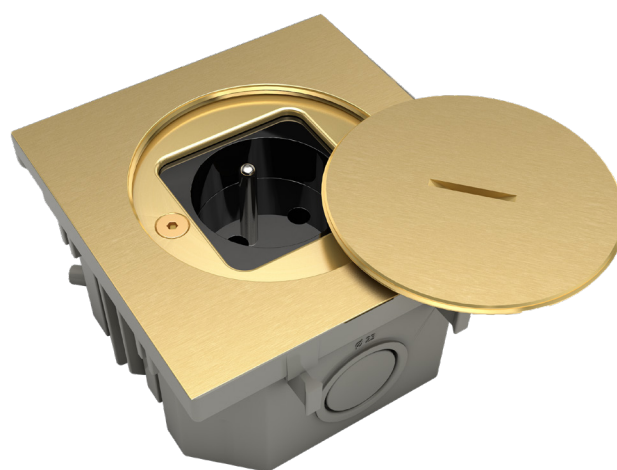

**BRUSHED RAW BRASS /1 -
WATERTIGHT FLOORBOX WITH STANDARD OPENING**

B.1
B.2
B.3
B.4