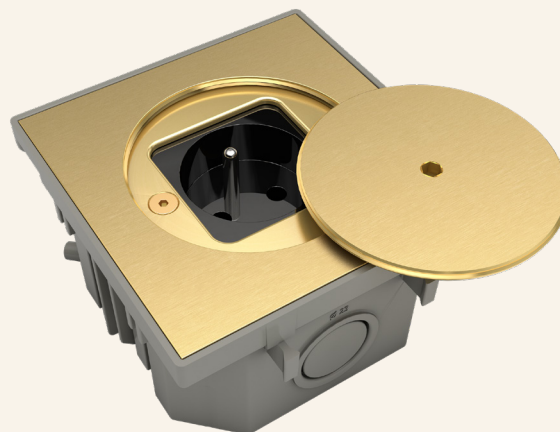

2P+T FRANCO-BELGIAN SOCKET -
BFC112/1

BRUSHED RAW BRASS LID - /1