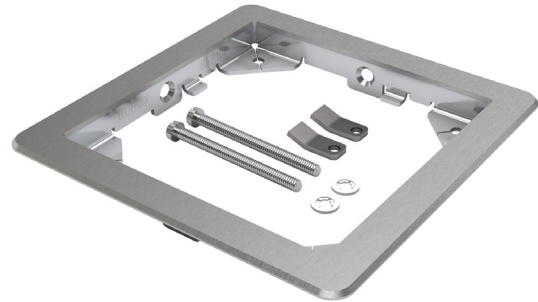

Terrace kit for watertight floorbox - BUBOX CLASSIC

Exterior dimensions of the terrace kit: 125x125mm

Cut-out dimensions of the terrace kit: 108x108mm

Brushed
raw brass

Brushed 316L
stainless steel

BFC108-		Terrace kit for installation in technical flooring and/or raised floors (stainless steel screws) Compatible with BUBOX CLASSIC only	BFC108 /1	BFC108 /2
---------	---	--	-----------	-----------

RETAIL PRICE EXT TAX

141,80 €

121,40 €

BUBOX BY MODELEC ▪ KITS AND ACCESSORIES

KIT AND ACCESSORIES FOR EQUIPPED WATERTIGHT FLOORBOX BUBOX CLASSIC BUBOX CLASSIC

OPENING KEYS
BUBOX CLASSIC

BRUSHED 316L STAINLESS STEEL TERRACE KIT
BUBOX CLASSIC

FLUSH-MOUNTED BOX
BUBOX CLASSIC

- Bubox Classic – Brushed 316L stainless steel – Watertight floorbox and terrace kit

B.1

B.2

B.3

B.4

BUBOX BY MODELEC • BUBOX FLOORBOXES

EQUIPPED WATERTIGHT FLOORBOXES, STANDARD OPENING