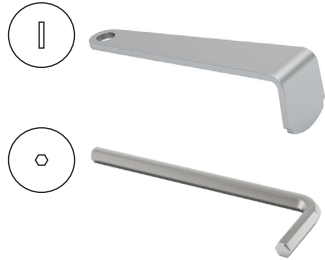

Terrace kit for watertight floorbox - BUBOX CLASSIC

Exterior dimensions of the terrace kit: 125x125mm

Cut-out dimensions of the terrace kit: 108x108mm

Brushed
raw brass

Brushed 316L
stainless steel

BFC108-		Terrace kit for installation in technical flooring and/or raised floors (stainless steel screws) Compatible with BUBOX CLASSIC only	BFC108 /1	BFC108 /2
---------	---	--	-----------	-----------

RETAIL PRICE EXT TAX

141,80 €

121,40 €

BUBOX BY MODELEC ▪ KITS AND ACCESSORIES

KIT AND ACCESSORIES FOR EQUIPPED WATERTIGHT FLOORBOX BUBOX CLASSIC BUBOX CLASSIC

OPENING KEYS
BUBOX CLASSIC

BRUSHED 316L STAINLESS STEEL TERRACE KIT
BUBOX CLASSIC

FLUSH-MOUNTED BOX
BUBOX CLASSIC

- Bubox Classic – Brushed 316L stainless steel – Watertight floorbox and terrace kit

B.1

B.2

B.3

B.4

BUBOX BY MODELEC • BUBOX FLOORBOXES

EQUIPPED WATERTIGHT FLOORBOXES, STANDARD OPENING