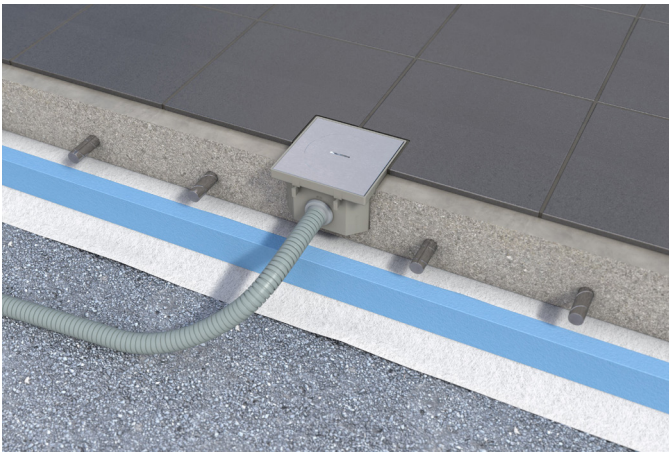

BUBOX BY MODELEC • INSTALLATION SOLUTIONS

■ A SOLUTION FOR EVERY PROJECT

A solution for every project

BUBOX by MODELEC is designed to be installed in various types of flooring, suitable for both construction and renovation projects in the most demanding environments.

INSTALLATION IN CONCRETE SCREED
BUBOX CLASSIC
BUBOX LINE