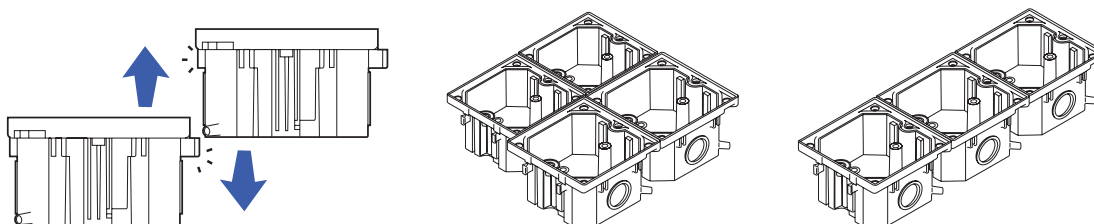

Flush-mounted box for watertight floorbox - BUBOX CLASSIC

Dimensions of the flush-mounted box: 100x100x59mm

References

BFC160-		Flush-mounted box and its anti-condensation drain BUBOX CLASSIC	BFC160
		RETAIL PRICE EXT TAX	30,40 €

⚠ The box must be installed with the **BUBOX CLASSIC** watertight floorbox.
(ref : BFC1XX/X)

Possibility to assemble multiple flush-mounted boxes using tenon-and-mortise joints.
Dimensions of a 4-box unit: 200 x 200 mm.