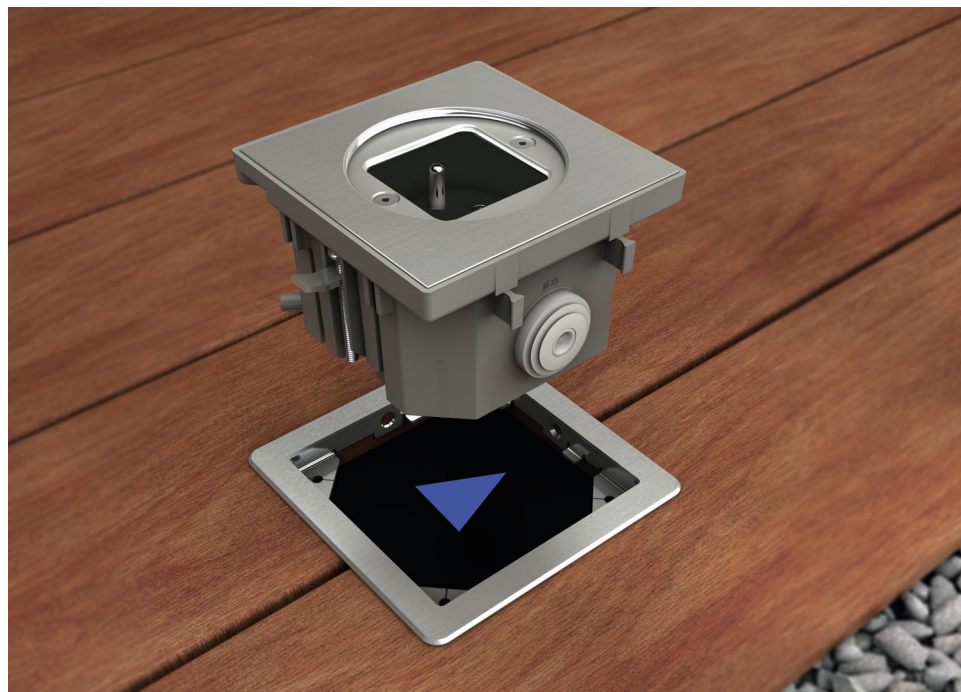

FLUSH-MOUNTED BOX
BUBOX CLASSIC

- Bubox Classic – Brushed 316L stainless steel – Watertight floorbox and terrace kit

B.1

B.2

B.3

B.4

BUBOX BY MODELEC • BUBOX FLOORBOXES

EQUIPPED WATERTIGHT FLOORBOXES, STANDARD OPENING