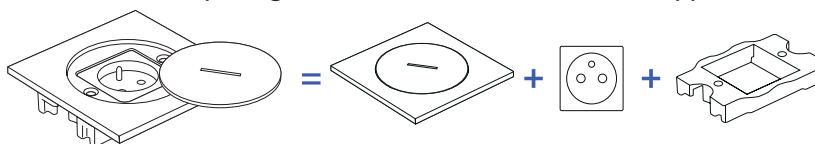

BUBOX BY MODELEC • BUBOX FLOORBOXES

EQUIPPED WATERTIGHT FLOORBOXES, STANDARD OPENING

BUBOX LINE

While retaining the robustness and performance for which our watertight floorbox are renowned, and the technical advantages of **BUBOX CLASSIC**, **BUBOX LINE** is the perfect combination of top-of-the range functionality and **refined design**. The lines of the flush-mount box disappear beneath the cover, giving way to an even more refined design. A meticulous finish for the most demanding projects, wherever they may be.

Our **BUBOX LINE** watertight floorbox are sold assembled with the mechanism and its support. Please refer to the diagram below.

Standard-opening lid + mechanism + mechanism support

Watertight floorbox with standard opening - BUBOX LINE

Dimensions of the watertight floorbox (with its flush-mounted box):

100x100x60mm*

		Brushed raw brass /1	Brushed 316L stainless steel /2	White 316L stainless steel /21	Black 316L stainless steel /22	Bronze 316L stainless steel /23
BFL101-	Standard opening lid + mechanism black schuko socket	BFL101/1	BFL101/2	BFL101/21	BFL101/22	BFL101/23
BFL102-	Standard opening lid + mechanism black 2P+T franco-belgian socket	BFL102/1	BFL102/2	BFL102/21	BFL102/22	BFL102/23
RETAIL PRICE EXT TAX		164,40 €	152,20 €	299,10 €	299,10 €	299,10 €
BFL100-	Standard opening lid to be fitted with a 45x45mm mechanism	BFL100/1	BFL100/2	BFL100/21	BFL100/22	BFL100/23
BFL103-	Standard opening lid + mechanism EURO US socket black	BFL103/1	BFL103/2	BFL103/21	BFL103/22	BFL103/23
BFL104-	Standard opening lid + mechanism UK socket black	BFL104/1	BFL104/2	BFL104/21	BFL104/22	BFL104/23
BFL105-	Standard opening lid + mechanism multistandard socket black	BFL105/1	BFL105/2	BFL105/21	BFL105/22	BFL105/23
BFL106-	Standard opening lid + mechanism swiss socket black	BFL106/1	BFL106/2	BFL106/21	BFL106/22	BFL106/23
BFL1062-	Standard opening lid + mechanism double swiss socket black	BFL1062/1	BFL1062/2	BFL1062/21	BFL1062/22	BFL1062/23
BFL107-	Standard opening lid + mechanism italian bipasso socket black	BFL107/1	BFL107/2	BFL107/21	BFL107/22	BFL107/23
BFL1072-	Standard opening lid + mechanism double italian bipasso socket black	BFL1072/1	BFL1072/2	BFL1072/21	BFL1072/22	BFL1072/23
BFL1073-	Standard opening lid + mechanism italian schuko socket black	BFL1073/1	BFL1073/2	BFL1073/21	BFL1073/22	BFL1073/23
RETAIL PRICE EXT TAX		174,90 €	162,60 €	309,50 €	309,50 €	309,50 €
BFL10411-	Standard opening lid + mechanism black screened RJ45 cat 6A	BFL10411/1	BFL10411/2	BFL10411/21	BFL10411/22	BFL10411/23
RETAIL PRICE EXT TAX		174,90 €	162,60 €	309,50 €	309,50 €	309,50 €
BFL10421-	Standard opening lid + mechanism double black screened RJ45 cat 6A	BFL10421/1	BFL10421/2	BFL10421/21	BFL10421/22	BFL10421/23
RETAIL PRICE EXT TAX		193,00 €	182,80 €	329,70 €	329,70 €	329,70 €

Don't forget to order the keys for standard openings.