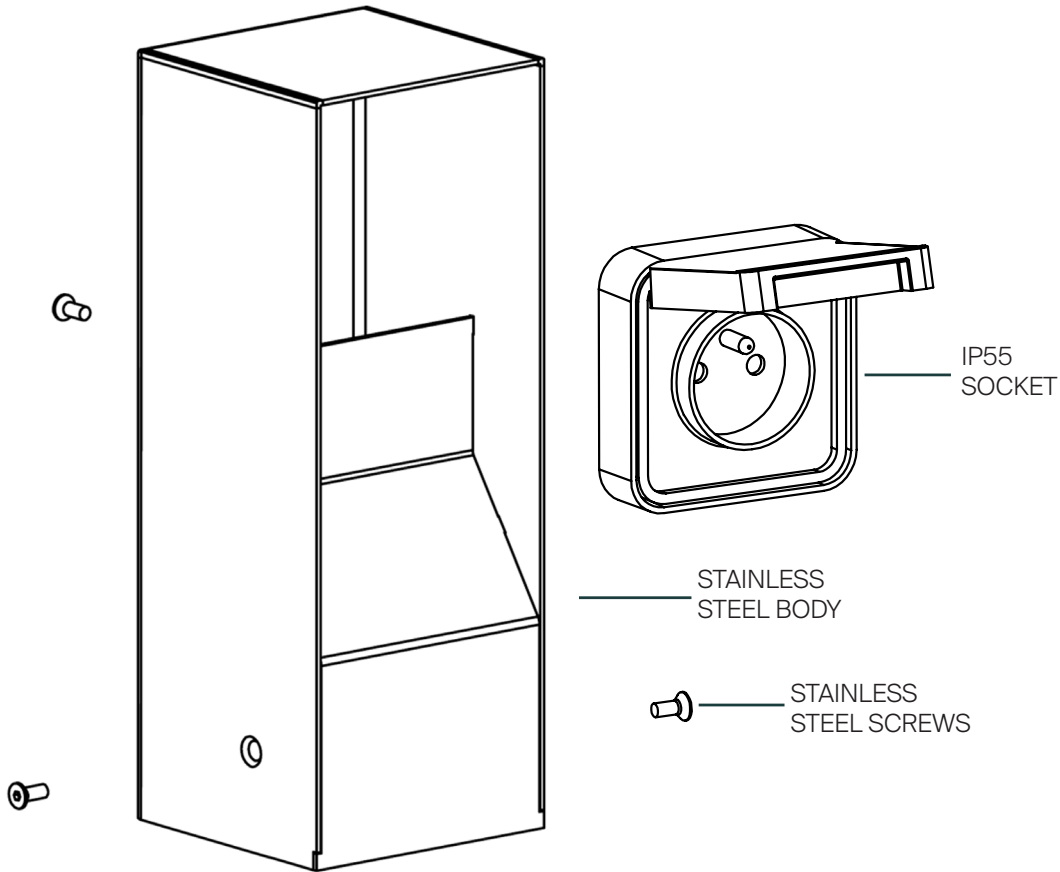

BUBOX BY MODELEC · GARDEN BOLLARDS

PROTECTION RATINGS

Socket protection

IP55

Shock resistance

IK08

B.1

B.2

B.3

B.4