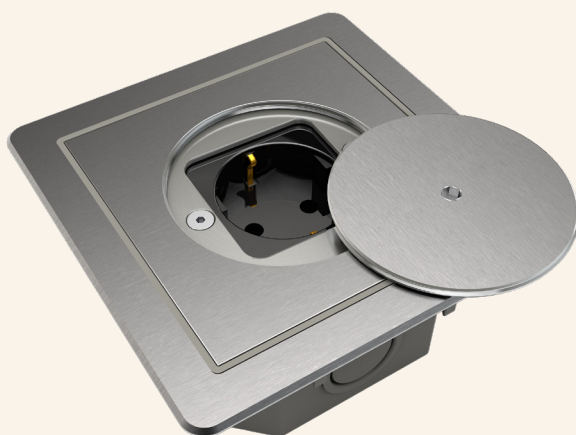

BUBOX CLASSIC

TERRACE KIT - BFC108/2
SCHUKO SOCKET - BFC111/2

BRUSHED 316L STAINLESS STEEL LID - /2