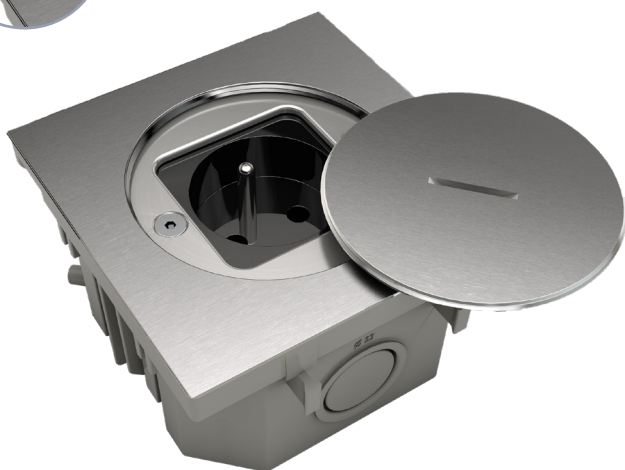

BUBOX BY MODELEC ▪ BUBOX FLOORBOXES

KIT AND ACCESSORIES FOR EQUIPPED WATERTIGHT FLOORBOX BUBOX LINE BUBOX LINE

Flat-head key for watertight floorbox - BUBOX LINE

		References
BFP001-	Flat-head key for standard opening watertight floorbox	BFP001
RETAIL PRICE EXT TAX		9,20 €

Flush-mounted box for watertight floorbox - BUBOX LINE

Dimensions of the flush-mounted box: 100x100x60mm

		References
BFL160-	Flush-mounted box and its anti-condensation drain BUBOX LINE	BFL160
RETAIL PRICE EXT TAX		39,80 €

BUBOX LINE floorboxes must be installed in the **BUBOX LINE** flush-mounting box (ref: BFL160) to ensure the assembly is watertight. The box comes with all installation accessories.

Terrace kit for watertight floorbox - BUBOX LINE

Exterior dimensions of the terrace kit: 125x125mm
Cut-out dimensions of the terrace kit: 108x108mm

		Brushed raw brass /1	Brushed 316L stainless steel /2
BFL108-	Terrace kit for installation in technical flooring and/or raised floors (stainless steel screws) Compatible with BUBOX LINE only ⚠	BFL108/1	BFL108/2
RETAIL PRICE EXT TAX		172,40 €	152,00 €

BUBOX LINE

**BRUSHED 316L STAINLESS STEEL /2 -
WATERTIGHT FLOORBOX WITH STANDARD OPENING**

BUBOX LINE