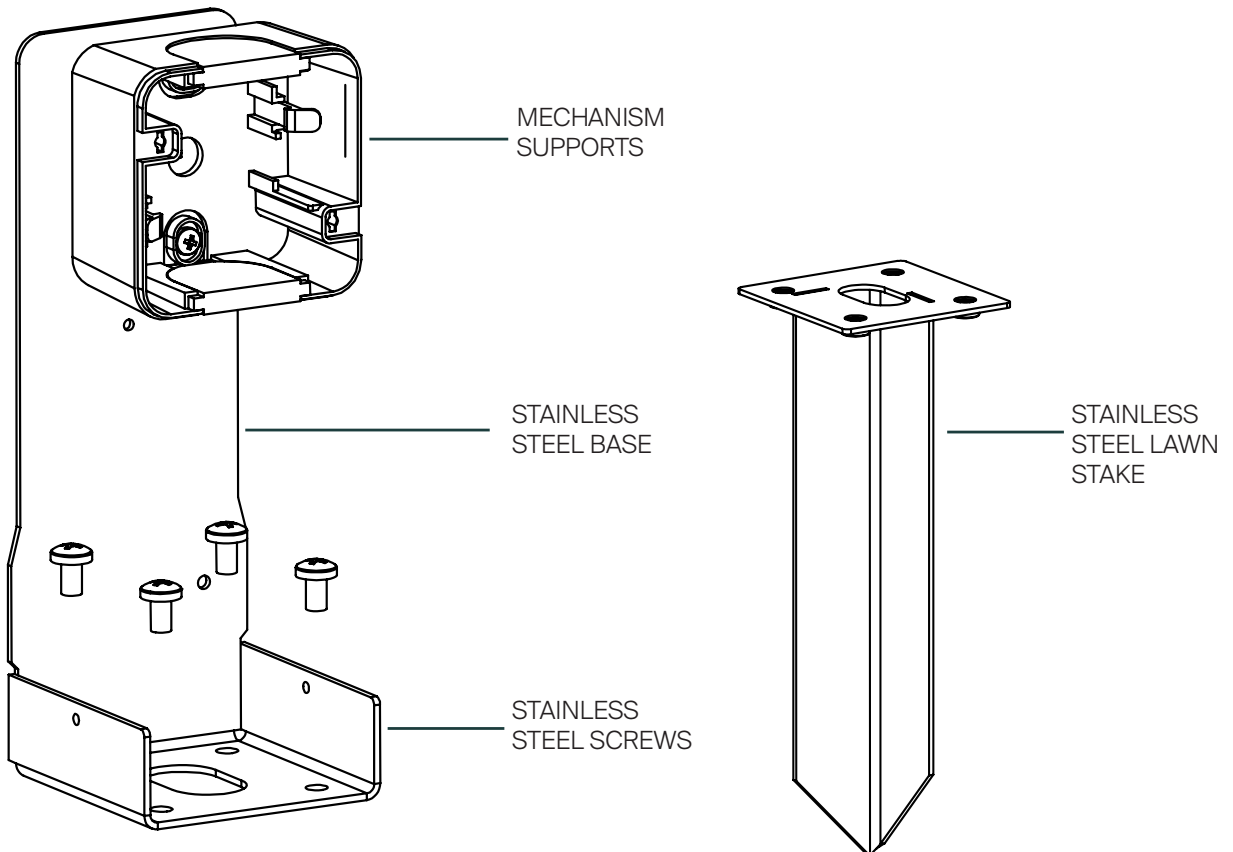

BUBOX BY MODELEC · GARDEN BOLLARDS

PROTECTION RATINGS

Socket protection

IP55

Shock resistance

IK08

B.1

B.2

B.3

B.4