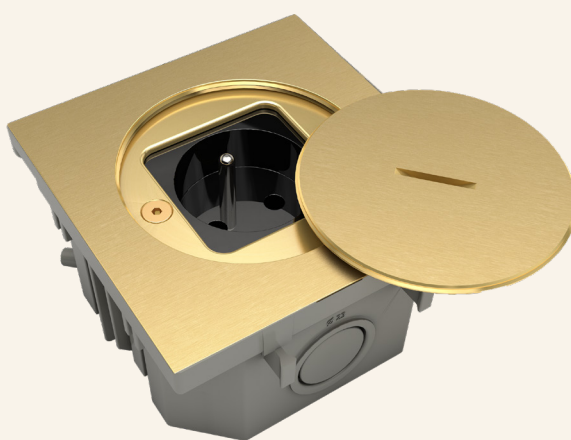

BRUSHED RAW BRASS LID - /1

SCHUKO SOCKET - BFC101/23

2P+T FRANCO-BELGIAN SOCKET -
BFC112/1

BUBOX LINE

BRUSHED RAW BRASS LID - /1

2P+T FRANCO-BELGIAN SOCKET -
BFL102/1

BUBOX LINE

SANDED WHITE 316L STAINLESS STEEL LID - /22