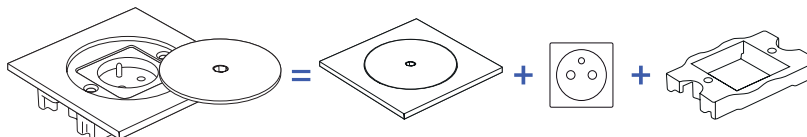

BUBOX BY MODELEC • BUBOX FLOORBOXES

EQUIPPED WATERTIGHT FLOORBOXES, SECURED OPENING

BUBOX CLASSIC

Secured opening lid + mechanism + mechanism support

Watertight floorboxes with secured opening - BUBOX CLASSIC

Dimensions of the watertight floorbox (with its flush-mounted box):

100x100x59mm*

		Brushed raw brass /1	Brushed 316L stainless steel /2	White 316L stainless steel /21	Black 316L stainless steel /22	Bronze 316L stainless steel /23
BFC111-	Secured opening lid + mechanism schuko socket black	BFC111/1	BFC111/2	BFC111/21	BFC111/22	BFC111/23
BFC112-	Secured opening lid + mechanism 2P+T franco-belgian socket black	BFC112/1	BFC112/2	BFC112/21	BFC112/22	BFC112/23
RETAIL PRICE EXT TAX		123,60 €	111,40 €	258,30 €	258,30 €	258,30 €
BFC110-	Secured opening lid to be fitted with a 45x45mm mechanism	BFC110/1	BFC110/2	BFC110/21	BFC110/22	BFC110/23
BFC113-	Secured opening lid + mechanism EURO US black	BFC113/1	BFC113/2	BFC113/21	BFC113/22	BFC113/23
BFC114-	Secured opening lid + mechanism UK socket black	BFC114/1	BFC114/2	BFC114/21	BFC114/22	BFC114/23
BFC115-	Secured opening lid + mechanism multistandard socket black	BFC115/1	BFC115/2	BFC115/21	BFC115/22	BFC115/23
BFC116-	Secured opening lid + mechanism swiss socket black	BFC116/1	BFC116/2	BFC116/21	BFC116/22	BFC116/23
BFC1162-	Secured opening lid + mechanism double swiss socket black	BFC1162/1	BFC1162/2	BFC1162/21	BFC1162/22	BFC1162/23
BFC117-	Secured opening lid + mechanism italian bipasso socket black	BFC117/1	BFC117/2	BFC117/21	BFC117/22	BFC117/23
BFC1172-	Secured opening lid + mechanism double italian bipasso socket black	BFC1172/1	BFC1172/2	BFC1172/21	BFC1172/22	BFC1172/23
BFC1173-	Secured opening lid + mechanism italian schuko socket black	BFC1173/1	BFC1173/2	BFC1173/21	BFC1173/22	BFC1173/23
RETAIL PRICE EXT TAX		134,10 €	121,80 €	268,70 €	268,70 €	268,70 €
BFC11411-	Secured opening lid + mechanism screened RJ45 cat 6A black	BFC11411/1	BFC11411/2	BFC11411/21	BFC11411/22	BFC11411/23
RETAIL PRICE EXT TAX		134,10 €	121,80 €	268,70 €	268,70 €	268,70 €
BFC11421-	Secured opening lid + mechanism double screened RJ45 cat 6A black	BFC11421/1	BFC11421/2	BFC11421/21	BFC11421/22	BFC11421/23
RETAIL PRICE EXT TAX		152,20 €	142,00 €	288,90 €	288,90 €	288,90 €

BUBOX CLASSIC