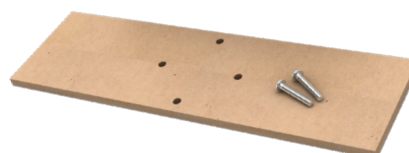

LEVELING PLATE BUBOX CLASSIC BUBOX LINE