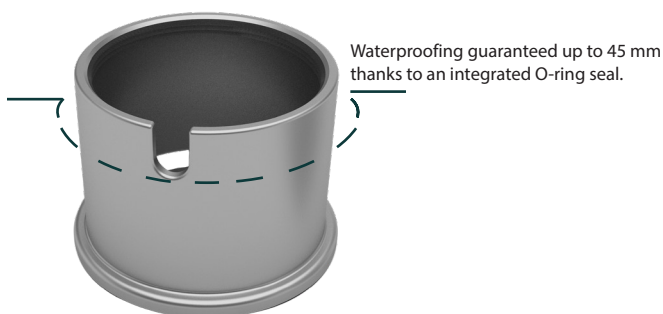

FINE ABRASIVE SPONGE (220 GRIT)

Light surface maintenance of BUBOX stainless steel and brass covers.
WARNING: Not suitable for ceramic versions.

References

BFP220-		220-grit abrasive sponge For light surface maintenance of BUBOX stainless steel and brass lids	BFP220
RETAIL PRICE EXT TAX			5,00 €

BRUSHED 316L STAINLESS STEEL AQUASTOP BUBOX CLASSIC BUBOX LINE

IP20

IP67

The Aquastop screws into place instead of the cap to protect connected sockets from splashes and high-pressure water washing.

CONCRETE KIT BUBOX CLASSIC BUBOX LINE