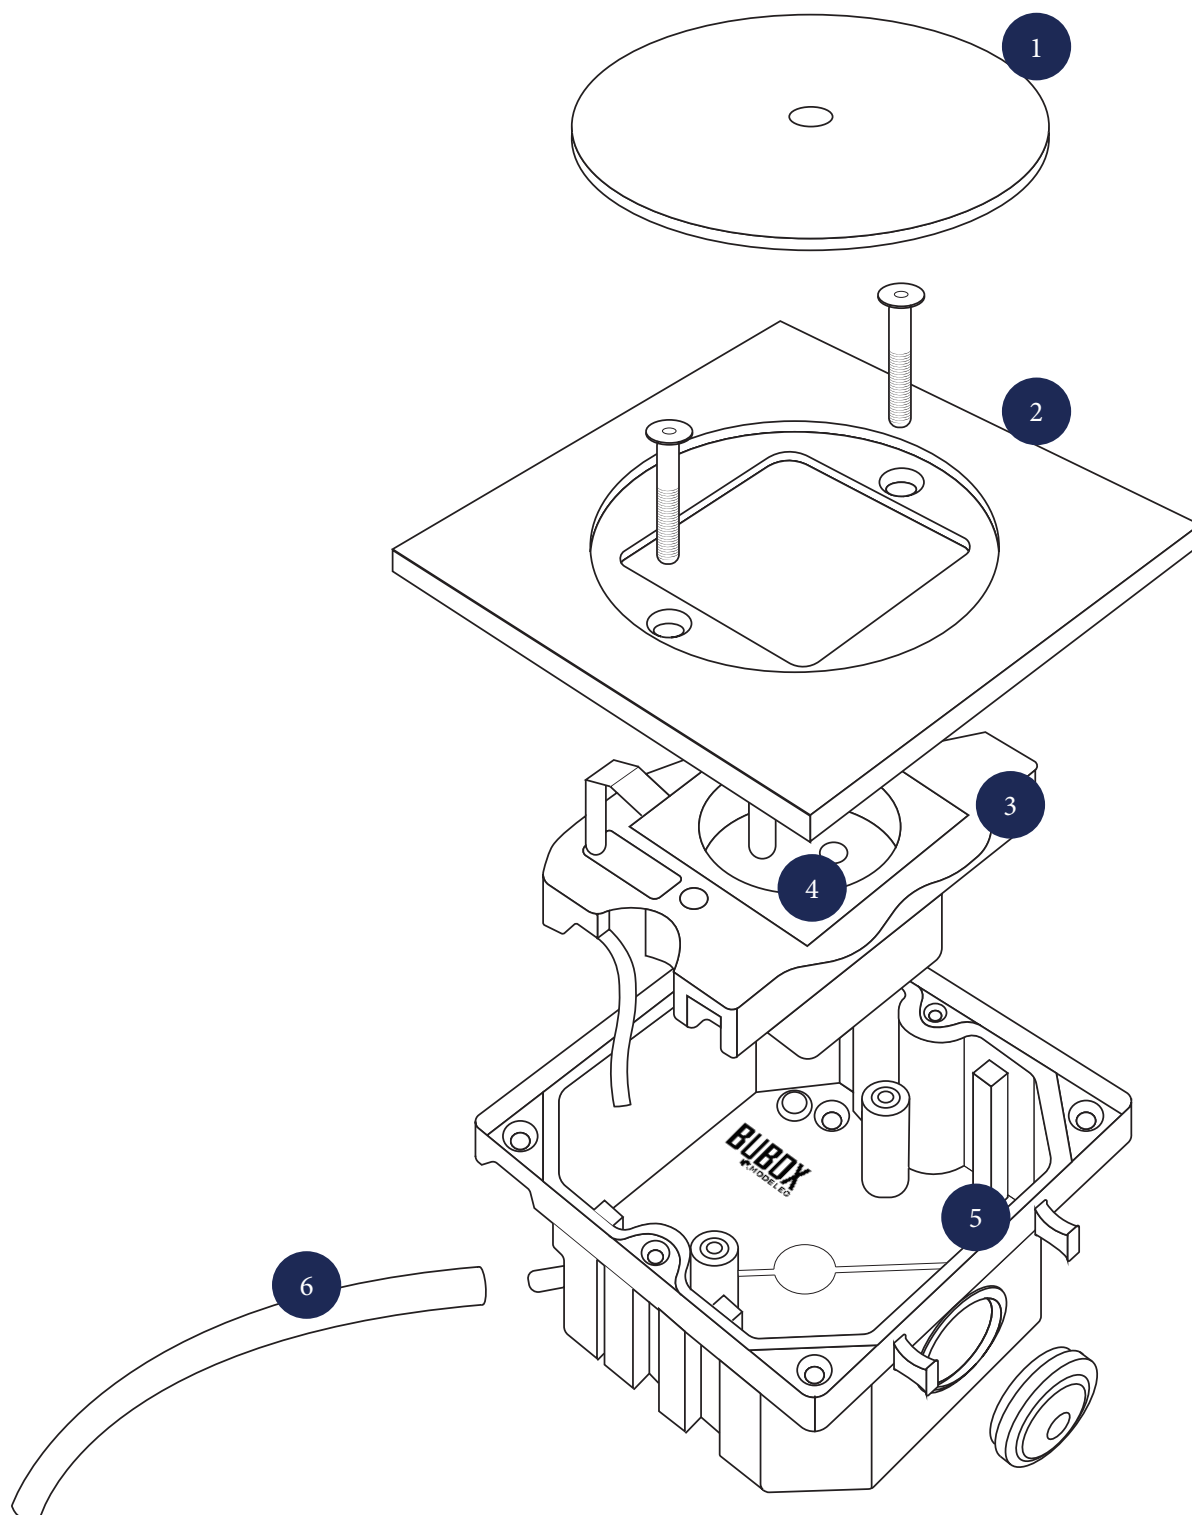

THE BUBOX QUALITY WITH EVERY DETAIL

1 Screw-on lid
With 2 opening options

2 Cover
Integrated seal

3 Mechanism support
Automatic grounding

4 Mechanism
Mechanism dim : 45x45mm

5 Floor box
Flush-mounted box

6 Included anti-condensation drain
Enhanced safety and product longevity

B.1

B.2

B.3

B.4