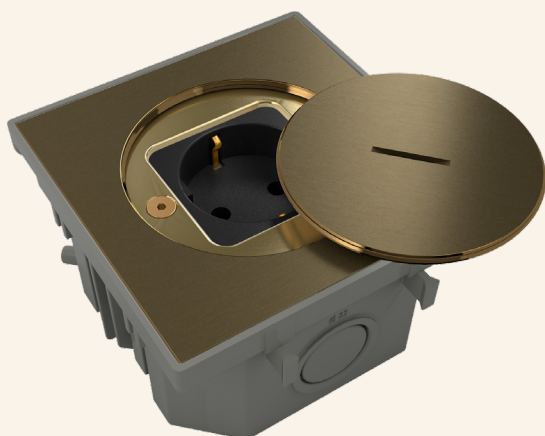

▪ BOJA garden bollard 33cm – Sage green

▪ BUBOX Classic floorbox – Brushed 316L stainless steel – franco-belgian socket

▪ BUBOX Line floorbox – Brushed brass

BUBOX BY MODELEC • FORMATS AND FINISHES

BUBOX CLASSIC

BUBOX CLASSIC

BRUSHED 316L STAINLESS STEEL LID - /2

BRUSHED 316L STAINLESS STEEL LID - /2

SCHUKO SOCKET - BFC101/2

TERRACE KIT - BFC108/2
SCHUKO SOCKET - BFC111/2

BUBOX CLASSIC

BUBOX CLASSIC

SATIN BRONZE 316L STAINLESS STEEL LID - /23

BRUSHED RAW BRASS LID - /1

SCHUKO SOCKET - BFC101/23

2P+T FRANCO-BELGIAN SOCKET -
BFC112/1

BUBOX LINE

BRUSHED RAW BRASS LID - /1

2P+T FRANCO-BELGIAN SOCKET -
BFL102/1

BUBOX LINE

SANDED WHITE 316L STAINLESS STEEL LID - /22