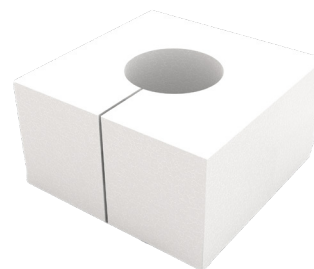

BRUSHED 316L STAINLESS STEEL AQUASTOP BUBOX CLASSIC BUBOX LINE

IP20

IP67

The Aquastop screws into place instead of the cap to protect connected sockets from splashes and high-pressure water washing.

CONCRETE KIT BUBOX CLASSIC BUBOX LINE