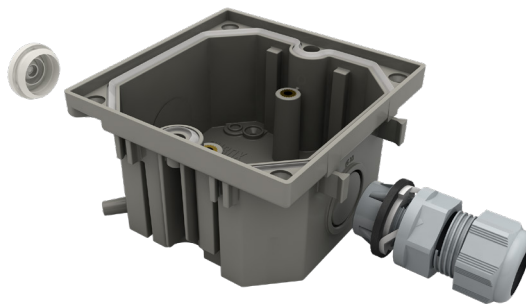

FLUSH-MOUNTED BOX
BUBOX CLASSIC

- Bubox Classic – Brushed 316L stainless steel – Watertight floorbox and terrace kit

B.1

B.2

B.3

B.4