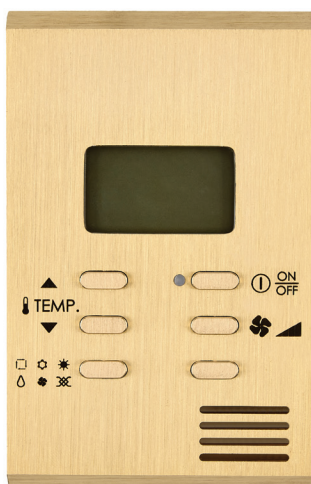

CONFIDENCE COLLECTION • SPECIFIC COVER PLATES

■ THE DETAIL THAT MAKES ALL THE DIFFERENCE

To ensure a perfect match for **all the electrical equipment** in your project, **MODELEC** offers **a custom design service**.

Regardless of which brand of equipment, thermostats, home automation controls, or other interfaces you use, our teams can **design coverings** that blend seamlessly with your **MODELEC plates and finishes**.

We adapt **shapes, cutouts, and finishes** to integrate each mechanism into a cohesive, **aesthetically pleasing whole**.

Each **project is carefully studied** to meet the requirements of architects and **high-end residential or hotel projects**.

■ OUR PERSONALISATION OPTIONS

- Thermostat covers
- Home automation system integration
- Plates adapted to access control readers
- Intercom covers and custom controls
- Multibrand compatibility
- Custom cutouts and configurations

Our consulting and engineering department can assist you with:

Technical studies, feasibility assessments, selection of finishes, and custom manufacturing.

CONFIDENCE COLLECTION
410. BRUSHED BRASS