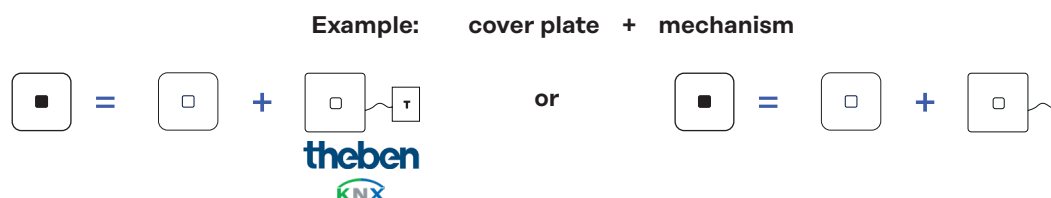

■ THE SEMI-INTEGRATED FLAT-BUTTON SOLUTION

It features a **MODELEC** mechanism equipped with full-material buttons compatible with very low voltage. These mechanisms are available in two versions: with a pre-wired THEBEN input module (including the **KNX** protocol, the industry standard in home automation), or to be paired with the module of your choice.

These mechanisms are easy to install and connect to your electrical system. A wide range of possibilities is available to you: up to **5 controls on a single mechanism (i.e., 15 functions)** and the option to add indicator lights (5V LEDs).

Full-material plates and flat buttons can be engraved.

Our flat buttons for home automation can be combined with other functions on a multi-function plate.

APPLICATIONS

ON/OFF SWITCH

DIMMING

MANAGING OPENINGS

HOME AUTOMATION SCENARIO