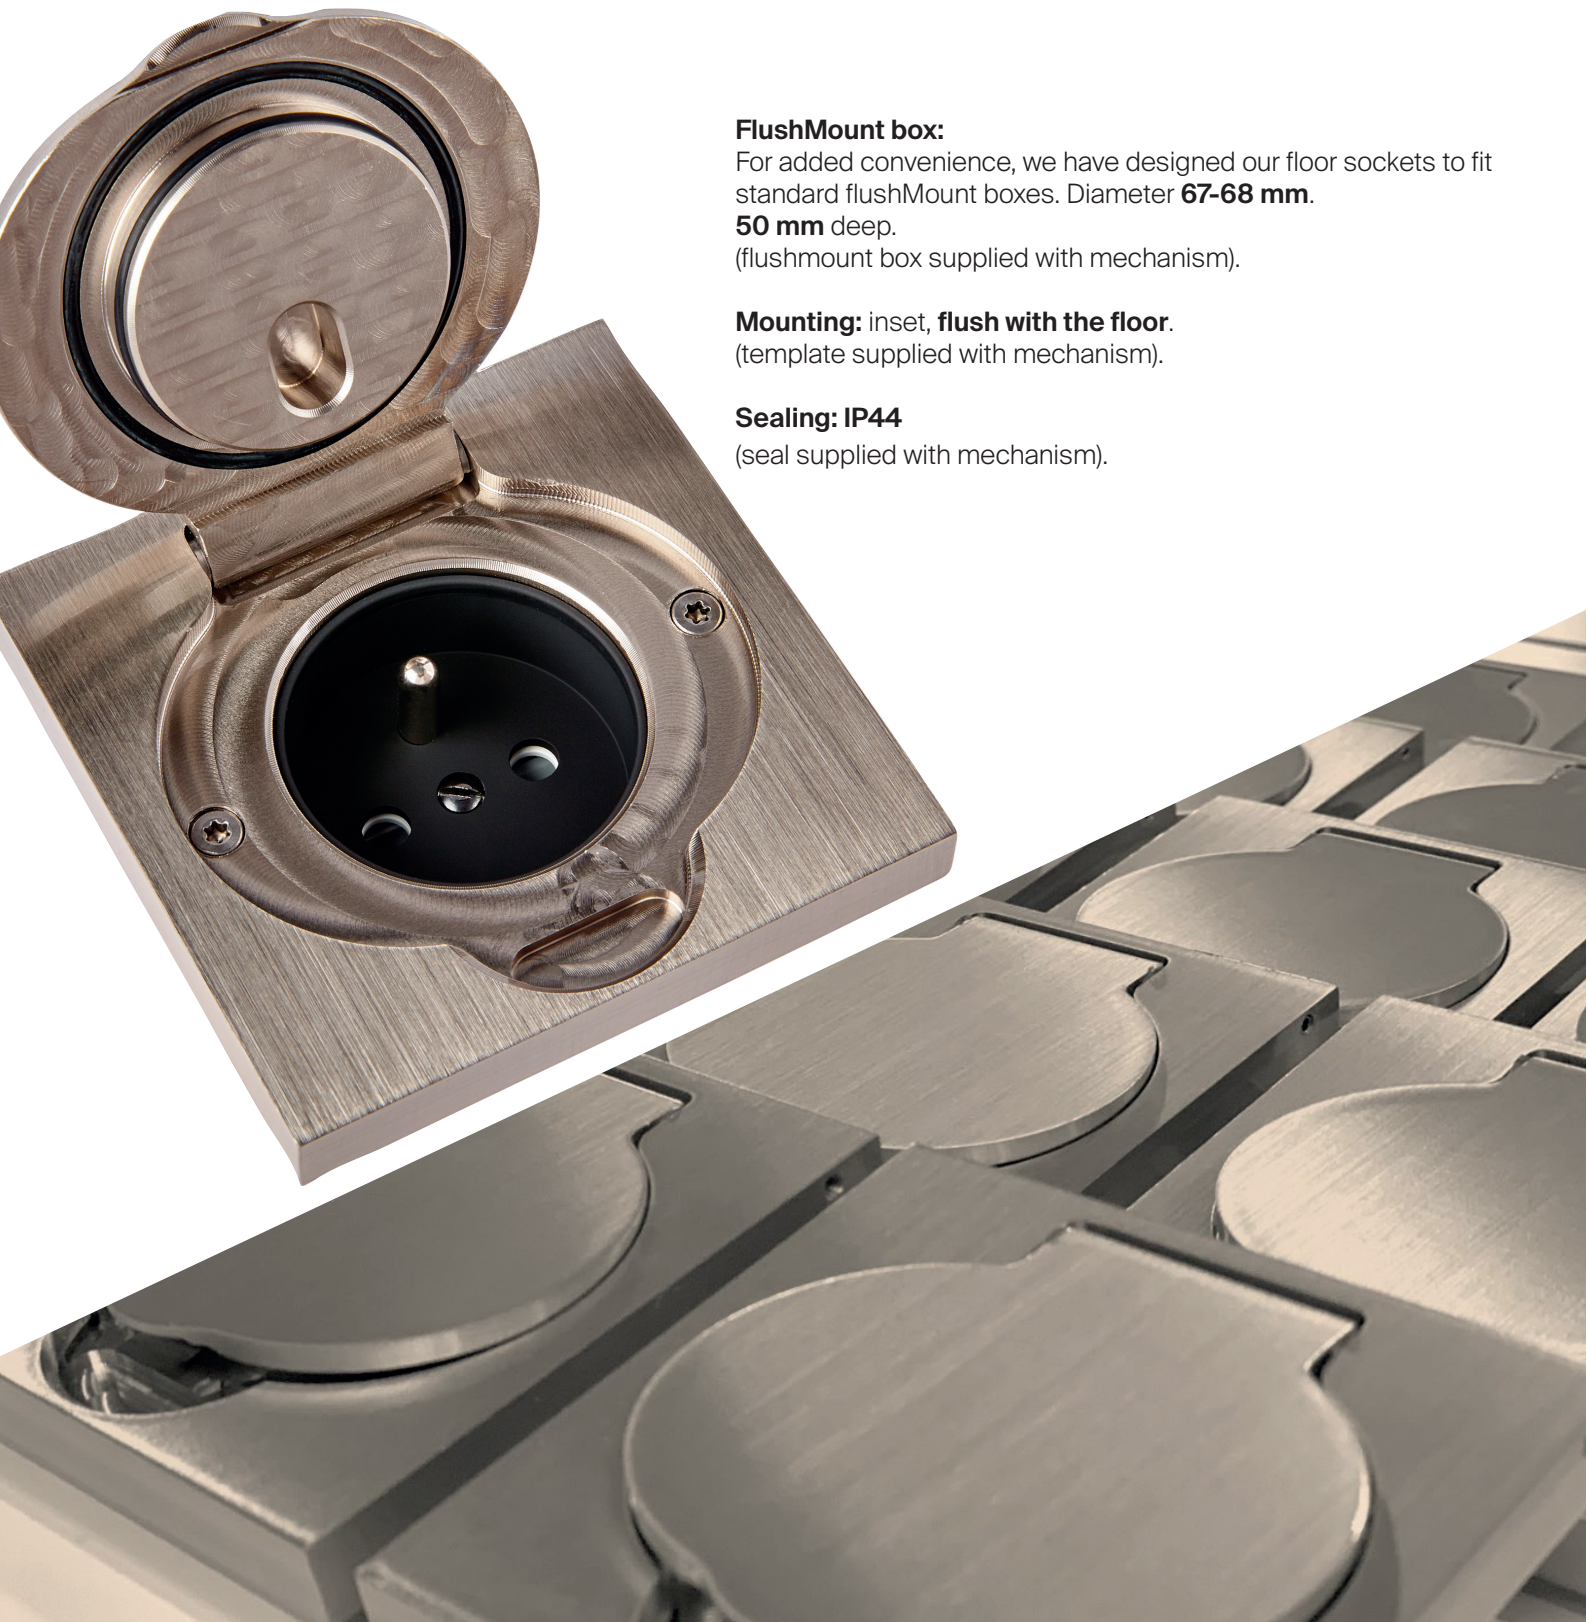

FLOOR SOCKET MECHANISM

FlushMount box + Mechanism + Installation template + Seal

FlushMount box:

For added convenience, we have designed our floor sockets to fit standard flushMount boxes. Diameter **67-68 mm**.

50 mm deep.

(flushmount box supplied with mechanism).

Mounting: inset, **flush with the floor**.

(template supplied with mechanism).

Sealing: IP44

(seal supplied with mechanism).