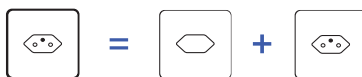

Example: cover plate + mechanism