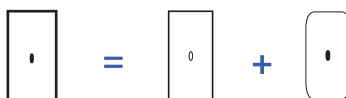

Example: cover plate + mechanism

The table below summarises the special double vertical cover plates and compatible mechanisms.

Special double vertical cover plates

Double cover plate dimensions:
80x151x5mm