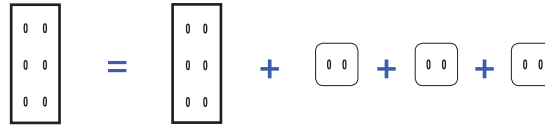

CONFIDENCE COLLECTION ▪ COVER PLATES WITH TOGGLES

TRIPLE VERTICAL COVER PLATES

A complete switch consists of a cover plate and single mechanisms for the functions required.

Example: cover plate + mechanism

Triple vertical cover plates

Triple cover plate dimensions:
80x222x5mm

		Matt Black	Brushed Brass	Brushed Steel	Matt White	Gun metal	Mirror Chrome	Old Bronze	Satin Nickel	Satin Brass	Mirror Gold	Satin Copper	White Enamel
		408	410	412	413	414	415	417	418	419	421	423	424
	Recommended toggle color	BLACK	GILT	STEEL	STEEL	STEEL	STEEL	GILT	STEEL	GILT	GILT	GILT	GILT
366-	Cover plate 1 oblong slot + 1 oblong slot + 1 socket 2P+E	366-408M	366-410M	366-412M	366-413M	366-414M	366-415M	366-417M	366-418M	366-419M	366-421M	366-423M	366-424M
358-	Cover plate 2 oblong slots + 1 double USB charger slot + 1 socket 2P+E	358-408M	358-410M	358-412M	358-413M	358-414M	358-415M	358-417M	358-418M	358-419M	358-421M	358-423M	358-424M
357-	Cover plate 1 oblong slot + 1 double USB charger slot + 1 socket 2P+E	357-408M	357-410M	357-412M	357-413M	357-414M	357-415M	357-417M	357-418M	357-419M	357-421M	357-423M	357-424M
383-	Cover plate 1 socket 2P+E + 1 double USB charger slot + TV/FM/SAT slots	383-408M	383-410M	383-412M	383-413M	383-414M	383-415M	383-417M	383-418M	383-419M	383-421M	383-423M	383-424M
384-	Cover plate 1 socket 2P+E + 1 MEDIA slot + 1 double USB charger slot	384-408M	384-410M	384-412M	384-413M	384-414M	384-415M	384-417M	384-418M	384-419M	384-421M	384-423M	384-424M
385-	Cover plate 1 socket 2P+E + 1 double USB charger slot + 1 MEDIA slot	385-408M	385-410M	385-412M	385-413M	385-414M	385-415M	385-417M	385-418M	385-419M	385-421M	385-423M	385-424M
386-	Cover plate 1 socket 2P+E + 1 double USB charger slot + 2 MEDIA slots	386-408M	386-410M	386-412M	386-413M	386-414M	386-415M	386-417M	386-418M	386-419M	386-421M	386-423M	386-424M
371-	Cover plate 1 MEDIA slot + 1 MEDIA slot + 2 MEDIA slots	371-408M	371-410M	371-412M	371-413M	371-414M	371-415M	371-417M	371-418M	371-419M	371-421M	371-423M	371-424M
RETAIL PRICE EX TAX		268,70 €	229,90 €	229,90 €	268,70 €	244,50 €	266,30 €	261,10 €	249,30 €	249,30 €	273,00 €	249,30 €	281,20 €