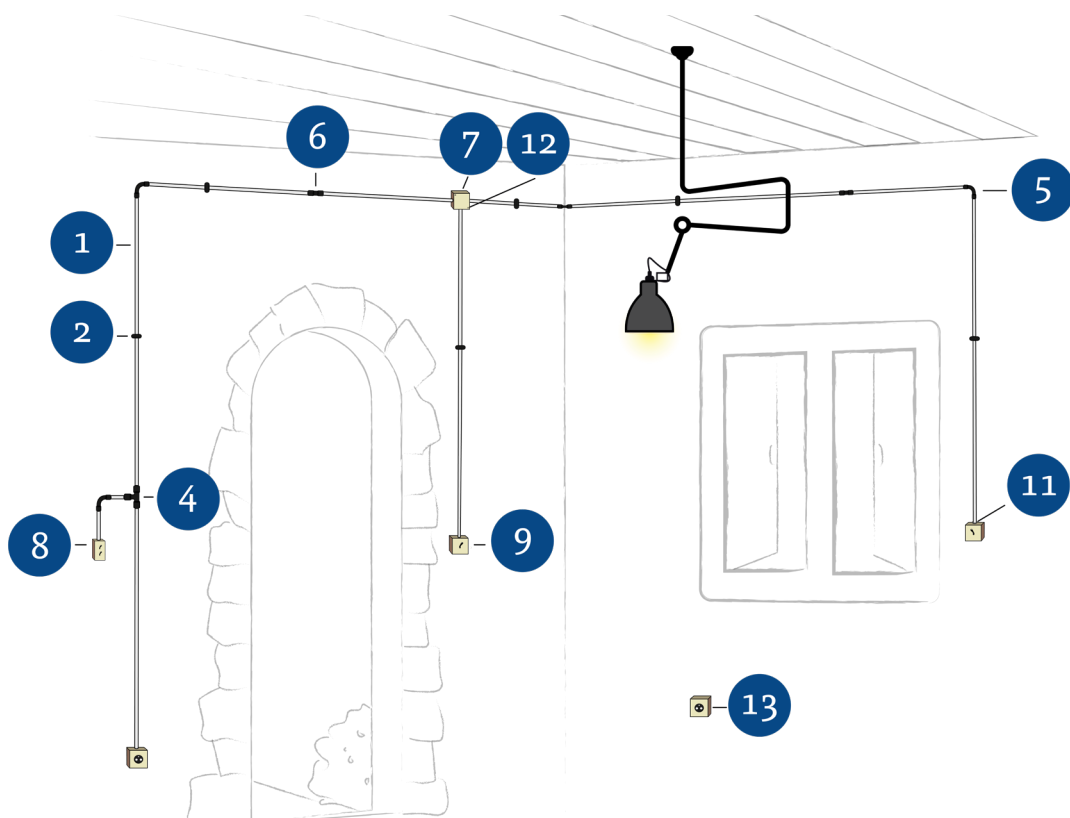

CONFIDENCE COLLECTION ▪ WALL BOX RANGE

WALL BOXES - ACCESSORIES - TUBULAR ELEMENTS

A complete wall box device consists of a wall box, a mechanism, a corresponding cover plate and accessories for tube mounting.

Confidence - Wall boxes

Accessories - tubular elements

			White 521	Black 522	RETAIL PRICE EX TAX
1	541-	Tube Ø16 150 cm	541-521	541-522	28,50 €
	542-	Tube Ø20 150 cm	542-521	542-522	31,60 €
2	554-	Tube-support Ø16mm	554-521	554-522	5,00 €
	555-	Tube-support Ø20mm	555-521	555-522	5,10 €
3	558-	Junction ring Ø16mm	558-521	558-522	1,70 €
	559-	Junction ring Ø20mm	559-521	559-522	1,70 €
	558E-	Junction ring Ø16mm for narrow wall boxes	558-521-E	558-522-E	1,70 €
	559E-	Junction ring Ø20mm for narrow wall boxes	559-521-E	559-522-E	1,70 €

			White 521	Black 522	RETAIL PRICE EX TAX
4	552-	Tee Ø16mm	552-521	552-522	5,80 €
	553-	Tee Ø20mm	553-521	553-522	6,00 €
5	550-	Tube bend Ø16mm	550-521	550-522	5,30 €
	551-	Tube bend Ø20cm	551-521	551-522	5,40 €
6	556-	Fitting tube Ø16mm	556-521	556-522	2,10 €
	557-	Fitting tube Ø20mm	557-521	557-522	2,10 €