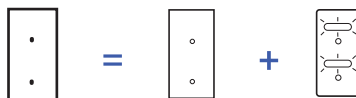

CONFIDENCE COLLECTION ▪ ILLUMINATED SWITCHES

ILLUMINATED SWITCHES WITH TOGGLE

A complete switch consists of a cover plate and a single mechanism for the functions required.

Example: cover plate + mechanism

Mechanisms	LED colour 220 volts.	Description	Mechanisms	BLACK TOGGLE	STEEL TOGGLE	GILT TOGGLE
-087G	White LED	Narrow mechanism 1 toggle + white backlighting		072-087G	073-087G	074-087G
RETAIL PRICE EX TAX				105,60 €	97,70 €	105,30 €
-027G	White LED	Long narrow mechanism 1 toggle + white backlighting		072-027G	073-027G	074-027G
RETAIL PRICE EX TAX				105,60 €	97,70 €	105,30 €
-157G	White LED	Single mechanism 1 toggle + white backlighting		072-157G	073-157G	074-157G
RETAIL PRICE EX TAX				110,80 €	102,60 €	110,50 €
-257G	White LED	Double mechanism 2 toggles + white backlighting		072-257G	073-257G	074-257G
RETAIL PRICE EX TAX				221,50 €	205,10 €	221,00 €

Illuminated switches with toggle cover plates

Cover plates dimensions:

Narrow and long narrow: 40x80x5mm & 40x126x5mm

Single and double: 80x80x5mm & 80x151x5mm