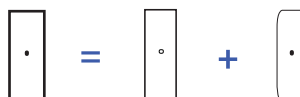

Example: cover plate + mechanism