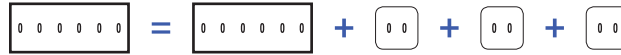

CONFIDENCE COLLECTION ▪ COVER PLATES WITH TOGGLES

TRIPLE HORIZONTAL COVER PLATES

A complete switch consists of a cover plate and single mechanisms for the functions required.

Example: cover plate + mechanism

Triple horizontal cover plates

Triple cover plate dimensions:
222x80x5mm