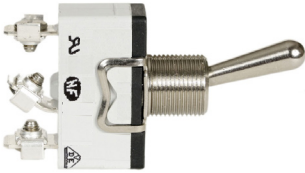

White

Steel

Black

Matt Brass

Shiny Brass

CONFIDENCE COLLECTION ▪ COVER PLATES WITH TOGGLES

REINFORCED MECHANISMS FOR NARROW COVER PLATES

These mechanisms can be used for short narrow cover plates.

Example: cover plate + mechanism

Reinforced mechanisms for narrow cover plates

			BLACK TOGGLE ● 072-...G	RETAIL PRICE EX TAX	STEEL TOGGLE ● 073-...G	RETAIL PRICE EX TAX	GILT TOGGLE ● 074-...G	RETAIL PRICE EX TAX	
Two-way	-070G		Mechanism 1 two-way toggle	072-070G	18,50 €	073-070G	10,40 €	074-070G	17,80 €
	-072G		Mechanism 1 two-way toggle for LED cover plate (113-)	072-072G	18,50 €	073-072G	10,40 €	074-072G	17,80 €
	-071G		Mechanism double two-way toggle	072-071G	37,00 €	073-071G	20,70 €	074-071G	35,40 €
	-085G		Mechanism 1 cross switch toggle	072-085G	44,70 €	073-085G	29,10 €	074-085G	37,20 €
	-073G		Mechanism 1 push-toggle	072-073G	19,30 €	073-073G	11,20 €	074-073G	18,60 €
Push-toggle	-075G		Mechanism 1 push-toggle for LED cover plate (113-)	072-075G	19,30 €	073-075G	11,20 €	074-075G	18,60 €
	-074G		Mechanism double push-toggle	072-074G	38,50 €	073-074G	22,20 €	074-074G	37,10 €
Mixed	-076G		Mechanism 1 two-way toggle + 1 push-toggle	072-076G	37,70 €	073-076G	21,40 €	074-076G	36,30 €
Roller shutter	-079G		Mechanism 1 roller shutter toggle 3 positions ON/OFF/ON	072-079G	24,40 €	073-079G	15,50 €	074-079G	18,60 €
	-080G		Mechanism 2 roller shutter toggles 3 positions ON/OFF/ON	072-080G	48,60 €	073-080G	30,90 €	074-080G	47,10 €
	-077G		Mechanism 1 roller shutter push-toggle 3 positions MOM/OFF/MOM	072-077G	24,40 €	073-077G	15,50 €	074-077G	18,60 €
	-078G		Mechanism 2 roller shutter push-toggles 3 positions MOM/OFF/MOM	072-078G	48,60 €	073-078G	30,90 €	074-078G	37,10 €