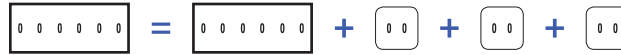

CONFIDENCE COLLECTION ▪ COVER PLATES WITH TOGGLES

TRIPLE HORIZONTAL COVER PLATES

A complete switch consists of a cover plate and single mechanisms for the functions required.

Example: cover plate + mechanism

Triple horizontal cover plates

Triple cover plate dimensions:
222x80x5mm

	Matt Black	Brushed Brass	Brushed Steel	Matt White	Gun metal	Mirror Chrome	Old Bronze	Satin Nickel	Satin Brass	Mirror Gold	Satin Copper	White Enamel
	408	410	412	413	414	415	417	418	419	421	423	424
Recommended toggle color	BLACK	GILT	STEEL	STEEL	STEEL	STEEL	GILT	STEEL	GILT	GILT	GILT	GILT
320- Cover plate 3 MEDIA slots	320-408M	320-410M	320-412M	320-413M	320-414M	320-415M	320-417M	320-418M	320-419M	320-421M	320-423M	320-424M
330- Cover plate 2 MEDIA slots + 1 double USB charger slot	330-408M	330-410M	330-412M	330-413M	330-414M	330-415M	330-417M	330-418M	330-419M	330-421M	330-423M	330-424M
331- Cover plate 1 double USB charger slot + 1 MEDIA slot + 1 MEDIA slot	331-408M	331-410M	331-412M	331-413M	331-414M	331-415M	331-417M	331-418M	331-419M	331-421M	331-423M	331-424M
301- Cover plate 1 MEDIA slot + 2 sockets 2P+E	301-408M	301-410M	301-412M	301-413M	301-414M	301-415M	301-417M	301-418M	301-419M	301-421M	301-423M	301-424M
324- Cover plate 1 socket 2P+E + 1 MEDIA slot + TV/FM/SAT slots	324-408M	324-410M	324-412M	324-413M	324-414M	324-415M	324-417M	324-418M	324-419M	324-421M	324-423M	324-424M
333- Cover plate 1 socket 2P+E + 1 double USB charger slot + TV/FM/SAT slots	333-408M	333-410M	333-412M	333-413M	333-414M	333-415M	333-417M	333-418M	333-419M	333-421M	333-423M	333-424M
326- Cover plate 1 socket 2P+E + 1 MEDIA slot + 1 MEDIA slot	326-408M	326-410M	326-412M	326-413M	326-414M	326-415M	326-417M	326-418M	326-419M	326-421M	326-423M	326-424M
334- Cover plate 1 socket 2P+E + 1 MEDIA slot + 1 double USB charger slot	334-408M	334-410M	334-412M	334-413M	334-414M	334-415M	334-417M	334-418M	334-419M	334-421M	334-423M	334-424M
335- Cover plate 1 socket 2P+E + 1 double USB charger slot + 1 MEDIA slot	335-408M	335-410M	335-412M	335-413M	335-414M	335-415M	335-417M	335-418M	335-419M	335-421M	335-423M	335-424M
RETAIL PRICE EX TAX	268,70 €	229,90 €	229,90 €	268,70 €	244,50 €	266,30 €	261,10 €	249,30 €	249,30 €	273,00 €	249,30 €	281,20 €
310-CL Cover plate triple socket with flap 2P+E	310-408M-CL	310-410M-CL	310-412M-CL	310-413M-CL	310-414M-CL	310-415M-CL	310-417M-CL	310-418M-CL	310-419M-CL	310-421M-CL	310-423M-CL	310-424M-CL
310-CLK Cover plate triple schuko socket with flap	310-408M-CLK	310-410M-CLK	310-412M-CLK	310-413M-CLK	310-414M-CLK	310-415M-CLK	310-417M-CLK	310-418M-CLK	310-419M-CLK	310-421M-CLK	310-423M-CLK	310-424M-CLK
RETAIL PRICE EX TAX	537,30 €	459,80 €	459,80 €	537,30 €	488,80 €	532,50 €	522,20 €	498,50 €	498,50 €	545,90 €	498,50 €	562,40 €

Cover plates available with schuko sockets at the same price: add -K at the end of the reference (ex: 295-412M-K).

Cover plates available with visible screws at the same price: remove the M from the reference (ex: 295-412).