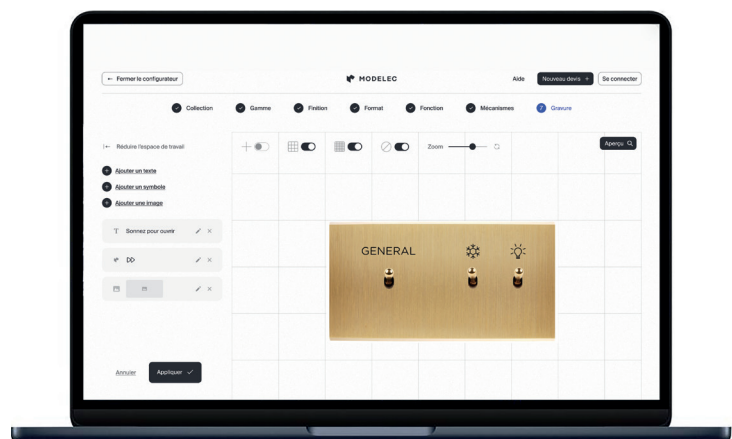

CONFIDENCE COLLECTION • ENGRAVING

A DISTINCTIVE STYLE

MODELEC offers an engraving service to **personalise your plates** or integrate specific signages to your project.

Logos, text, or custom pictograms: you can design your engravings with precision directly through our configurator. View your customisation, approve it, and then simply add it to your project.

Produced in our **workshop in France**, our **engravings guarantee precise, elegant, and durable results**. They can be achieved on the vast majority of plates from the **M, Confidence, Empreinte, and Fascination collections** (except for a few technical exceptions), as well as on full-material **flat buttons**.

For practical or aesthetic use, engraving allows you to clearly identify your controls while providing **an elegant and durable finish** that integrates perfectly with your **MODELEC** equipment.

C.1
C.2
C.3
C.4
C.5
C.6
C.7
C.8
C.9
C.10

AVAILABLE PERSONALISATION

IN BLACK OR BRASS

- Logos
- Text and numbering
- Functional pictograms
- Custom signage

QUICK AND EASY

Our Configurator is evolving to better assist you in bringing your projects to life, mostly for the integration of engravings.

- Upload your engraving file to our configurator
- Preview and confirm your engraving
- Add it to your project

CONFIGURATOR