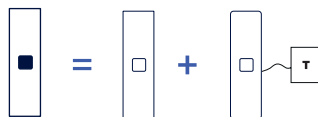

Example: cover plate + mechanism