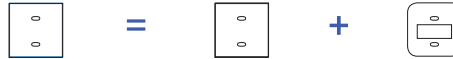

KNX MECHANISMS

A complete switch consists of a cover plate and a single mechanism for the functions required.

Example: cover plate + mechanism

Single mechanisms

For home automation cover plates

	Reference	RETAIL PRICE EX TAX
-302G  KNX mechanism 2 PUSH buttons	087-302G	145,60 €
-304G  KNX mechanism 4 PUSH buttons	087-304G	162,10 €
-306G  KNX mechanism 6 PUSH buttons	087-306G	205,30 €
-312G  KNX mechanism 2 PUSH buttons + 2 LED	087-312G	166,70 €
-314G  KNX mechanism 4 PUSH buttons + 4 LED	087-314G	207,60 €
-316G  KNX mechanism 6 PUSH buttons + 6 LED	087-316G	275,00 €
-322G  KNX mechanism 2 PUSH buttons + 2 LED + infrared light	087-322G	182,10 €
-324G  KNX mechanism 4 PUSH buttons + 4 LED + infrared light	087-324G	227,40 €
-642G  Mechanism KNX motion detector 1,1m white	087-642G	374,90 €
-643G  Mechanism KNX motion detector 2,2m white	087-643G	449,90 €
-652G  Mechanism KNX motion detector 1,1m black	087-652G	374,90 €
-653G  Mechanism KNX motion detector 2,2m black	087-653G	449,90 €
-331G  Mechanism KNX thermostat black	087-331G	546,30 €