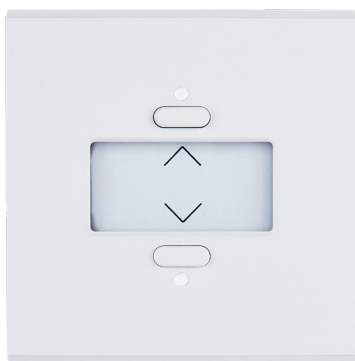

CONFIDENCE COLLECTION
413. MATT WHITE BRASS