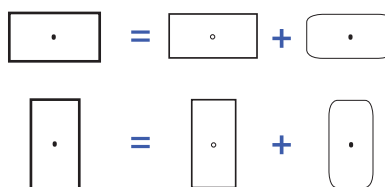

Example: cover plate + mechanism