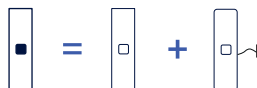

A complete switch consists of a cover plate and a single mechanism for the functions required.

Example: cover plate + mechanism

Square flat button mechanisms for long narrow cover plates

		Matt Black	Brushed Brass	Brushed Steel	Matt White	Gun metal	Mirror Chrome	Old Bronze	Satin Nickel	Satin Brass	Mirror Gold	Satin Copper	White Enamel	RETAIL PRICE EX TAX	
		408	410	412	413	414	415	417	418	419	421	423	424		
-690G		Mechanism 1 square flat button	076-690G408	076-690G410	076-690G412	076-690G413	076-690G414	076-690G415	076-690G417	076-690G418	076-690G419	076-690G421	076-690G423	076-690G424	36,10 €
-691G		Mechanism 2 square flat buttons	076-691G408	076-691G410	076-691G412	076-691G413	076-691G414	076-691G415	076-691G417	076-691G418	076-691G419	076-691G421	076-691G423	076-691G424	69,70 €
-692G		Mechanism 3 square flat buttons	076-692G408	076-692G410	076-692G412	076-692G413	076-692G414	076-692G415	076-692G417	076-692G418	076-692G419	076-692G421	076-692G423	076-692G424	99,40 €