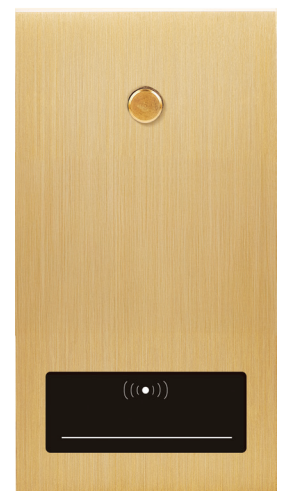

CONFIDENCE COLLECTION
417. OLD BRONZE

CONFIDENCE COLLECTION
410. BRUSHED BRASS

Contact our teams to discuss your needs and obtain a personalized quote.

■ A DISTINCTIVE STYLE

An engraving service is available to personalise your plates or integrate specific signage to your project.