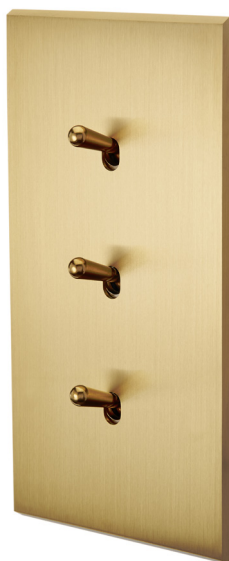

CONFIDENCE COLLECTION ▪ COVER PLATES WITH TOGGLES

SPECIAL DOUBLE VERTICAL COVER PLATES

Some double cover plates are not compatible with 2 single mechanisms: special cover plates*.

Example: cover plate + mechanism

The table below summarises the special double vertical cover plates and compatible mechanisms.

Special double vertical cover plates

Double cover plate dimensions:
80x151x5mm

		Matt Black	Brushed Brass	Brushed Steel	Matt White	Gun metal	Mirror Chrome	Old Bronze	Satin Nickel	Satin Brass	Mirror Gold	Satin Copper	White Enamel
		408	410	412	413	414	415	417	418	419	421	423	424
	Recommended toggle color	BLACK	GILT	STEEL	STEEL	STEEL	STEEL	GILT	STEEL	GILT	GILT	GILT	GILT
151-	<u>Cover plate 1 oblong slot*</u>	151-408M	151-410M	151-412M	151-413M	151-414M	151-415M	151-417M	151-418M	151-419M	151-421M	151-423M	151-424M
153-	<u>Cover plate 3 oblong slots*</u>	153-408M	153-410M	153-412M	153-413M	153-414M	153-415M	153-417M	153-418M	153-419M	153-421M	153-423M	153-424M
157-	<u>Cover plate 5 oblong slots*</u>	157-408M	157-410M	157-412M	157-413M	157-414M	157-415M	157-417M	157-418M	157-419M	157-421M	157-423M	157-424M
156-	<u>Cover plate 6 oblong slots*</u>	156-408M	156-410M	156-412M	156-413M	156-414M	156-415M	156-417M	156-418M	156-419M	156-421M	156-423M	156-424M
RETAIL PRICE EX TAX		172,90 €	158,60 €	158,60 €	172,90 €	162,90 €	170,40 €	167,10 €	166,10 €	166,10 €	192,90 €	166,10 €	198,70 €

Cover plates available with visible screws at the same price: remove the M from the reference (ex: 295-412).