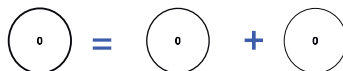

Example: cover plate + mechanism