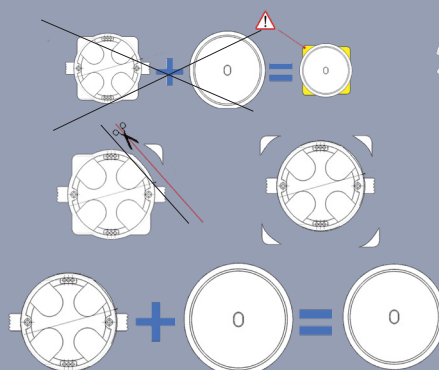

### Recommendations:

Please note, only use the circular mechanisms from the Iris by MODELEC Collection.

For easier fitting, please use the european flush-mounted boxes 68 mm diameter and 50 mm deep.

**Mounting:** flush-mounted

**Plate mounting:** magnetised

**Connection:** our plates are mounted without earth connection

**IMPORTANT**

*Iris by MODELEC collection*

*Please note, cut off the lugs on the box:*

Schneider  
IMT35915